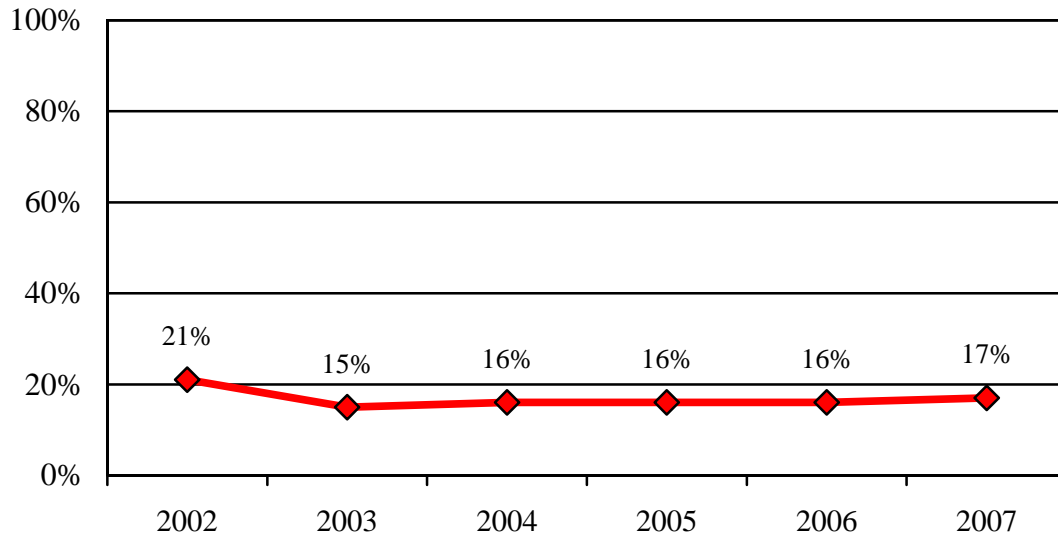

Figure 6

**Percent of Santa Clara County Schools
Decile Ranks 1, 2 or 3: 2002 - 2007 Median Base API**

	2002	2003	2004	2005	2006	2007
Schools 1 - 3	76	52	54	56	55	58
Total Schools*	359	336	344	345	345	346

* Those schools that were not ranked, were not included in this calculation