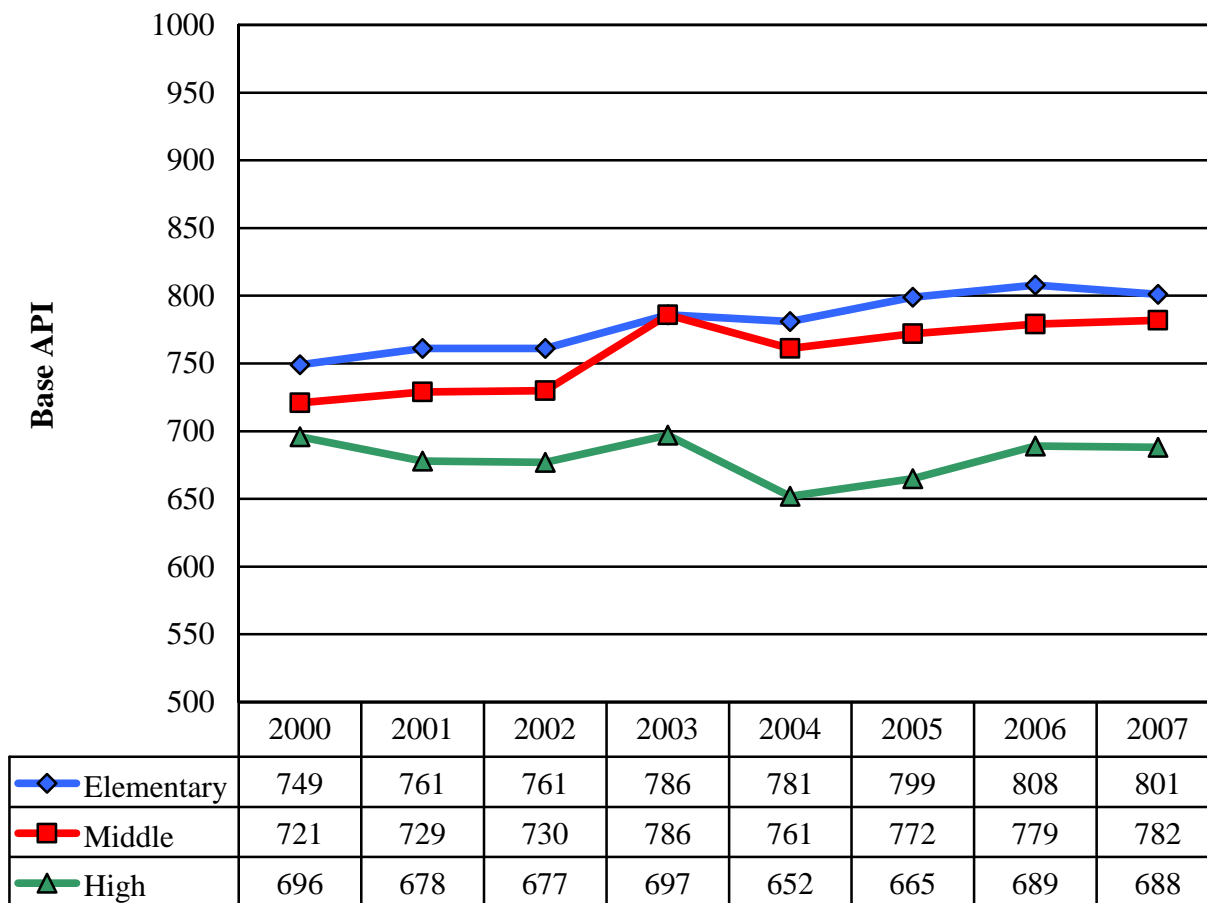

Figure 8

Figure 7

**Santa Clara County Schools' 2000 - 2007 Median Base API
by School Level**