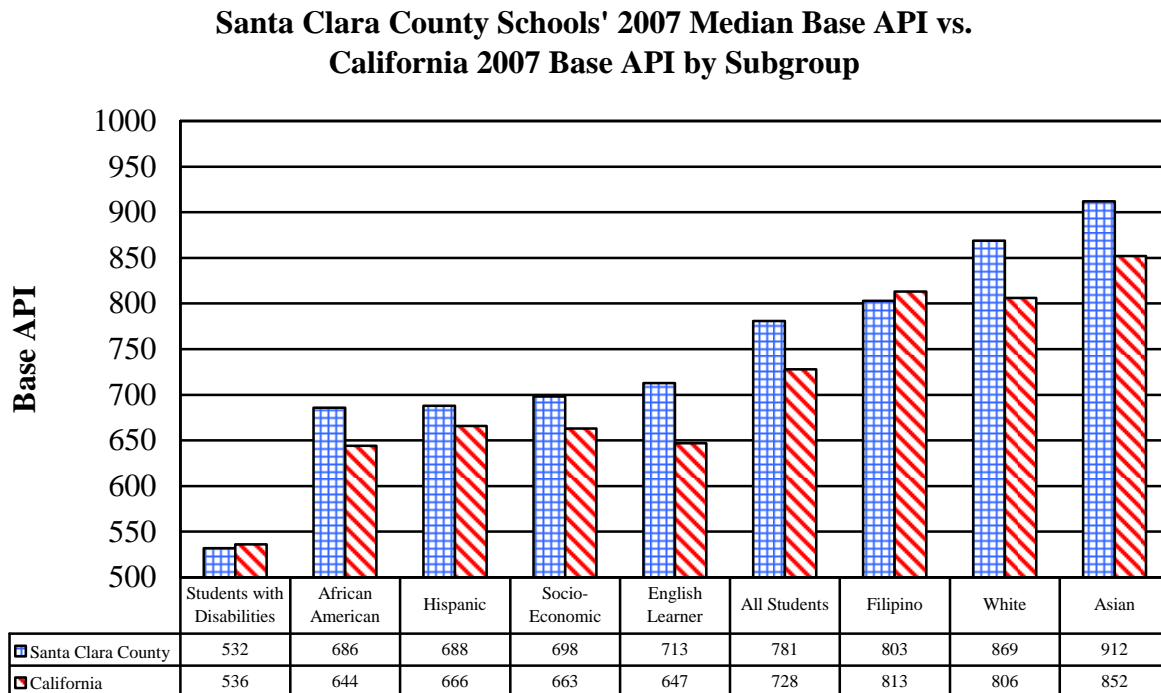

Figure 5

* African American Students are numerically significant in only one school.