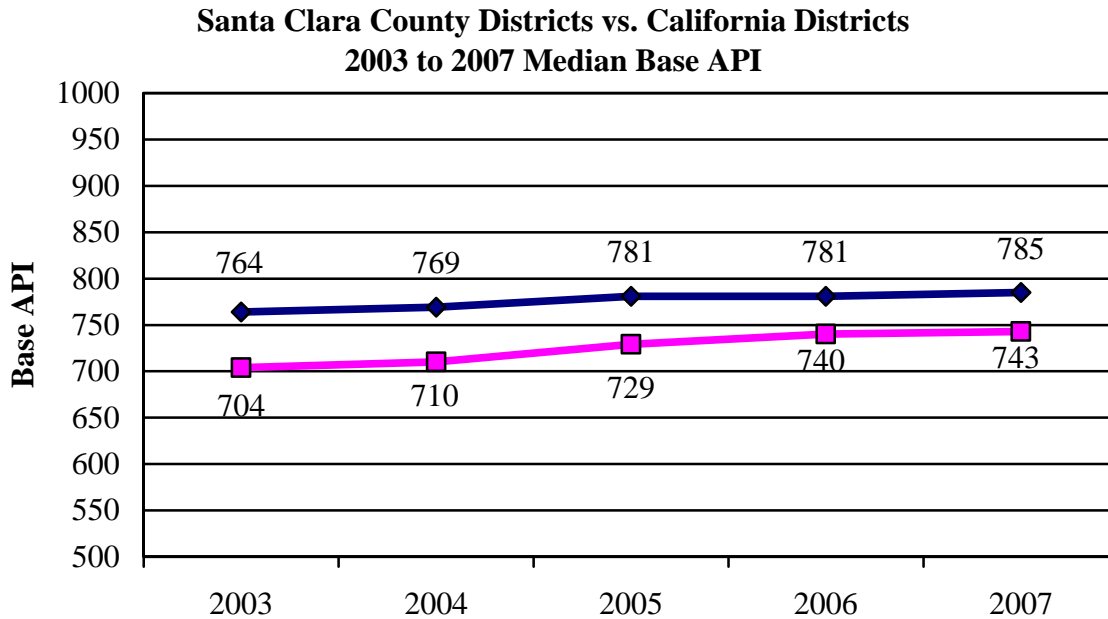

Figure 4

* African American Students are numerically significant in only one school.