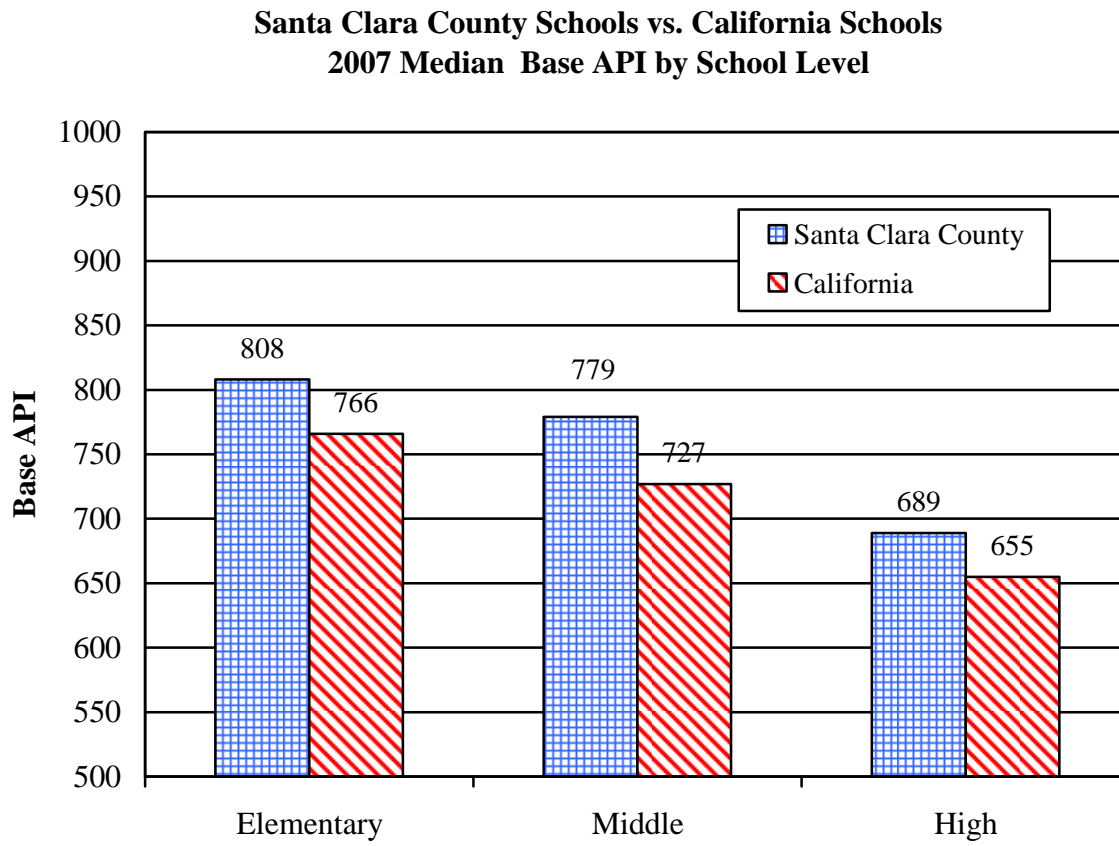

Figure 2

* The California API by School Level figures calculations are based on Median School APIs.