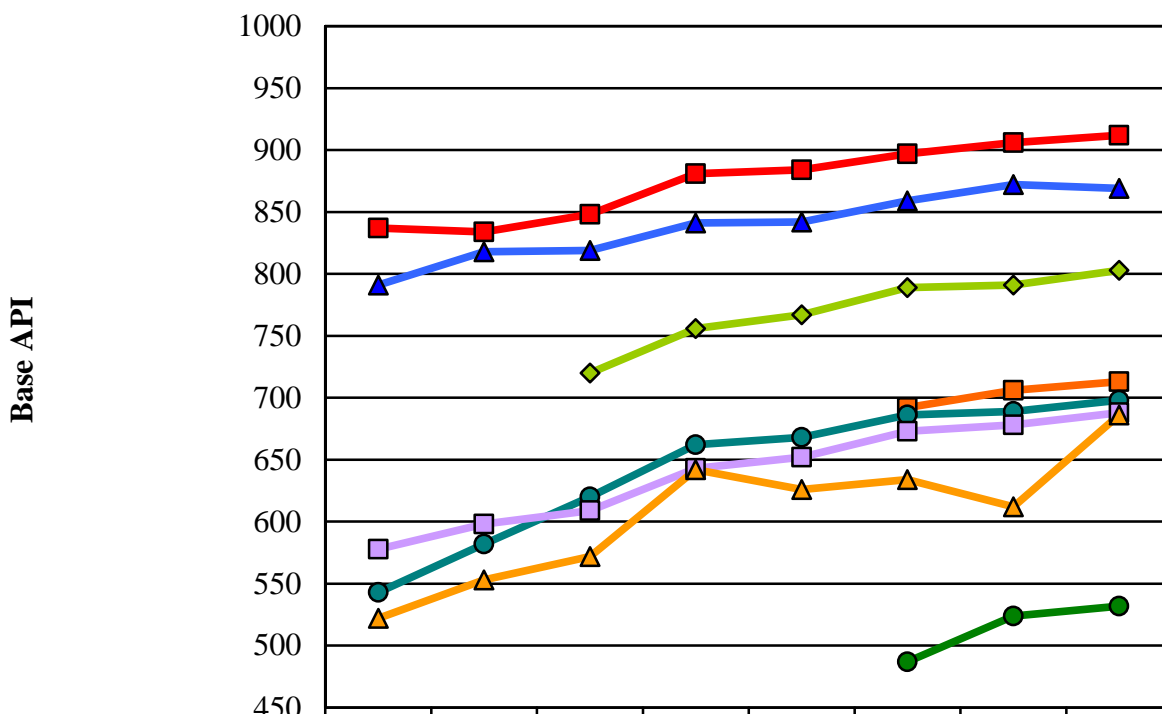

The SCCOE Standards and Assessment staff has prepared the following analysis of the results.

Santa Clara County (SCC) Compared to California (CA)

- The SCC 2007 Base API median decreased slightly from 785 to 781, but was significantly higher than the statewide API, which increased from 721 to 728 (*Figure 1*).
- The SCC Base API median has increased by 40 points since 2000 (from 741 to 781) (*Figure 1*).
- SCC elementary, middle and high schools are out-performing their cohorts statewide (*Figure 2*).
- Forty-three percent of SCC schools (158 of 369) have a 2007 Base API at or above 800, compared to 28 percent statewide (2,552 of 8,961) (*Figure 3*).
- The SCC districts' Base API median was higher than the statewide districts' Base API median: 785 compared to 743 (*Figure 4*).
- Overall, in SCC, African American, Asian, Hispanic, White, Socioeconomically Disadvantaged and English Learner subgroups had higher median APIs when compared to the state. However, SCC Filipino and Students with Disabilities subgroups' median APIs were lower than comparable CA subgroups (*Figure 5*).

	2000	2001	2002	2003	2004	2005	2006	2007
Asian	837	834	848	881	884	897	906	912
White	791	818	819	841	842	859	872	869
Filipino			720	756	767	789	791	803
English Learner						692	706	713
Socioeconomically Disadvantaged	543	582	620	662	668	686	689	698
Hispanic	578	598	609	643	652	673	678	688
African American	522	553	572	642	626	634	612	686
Students with Disabilities						487	524	532