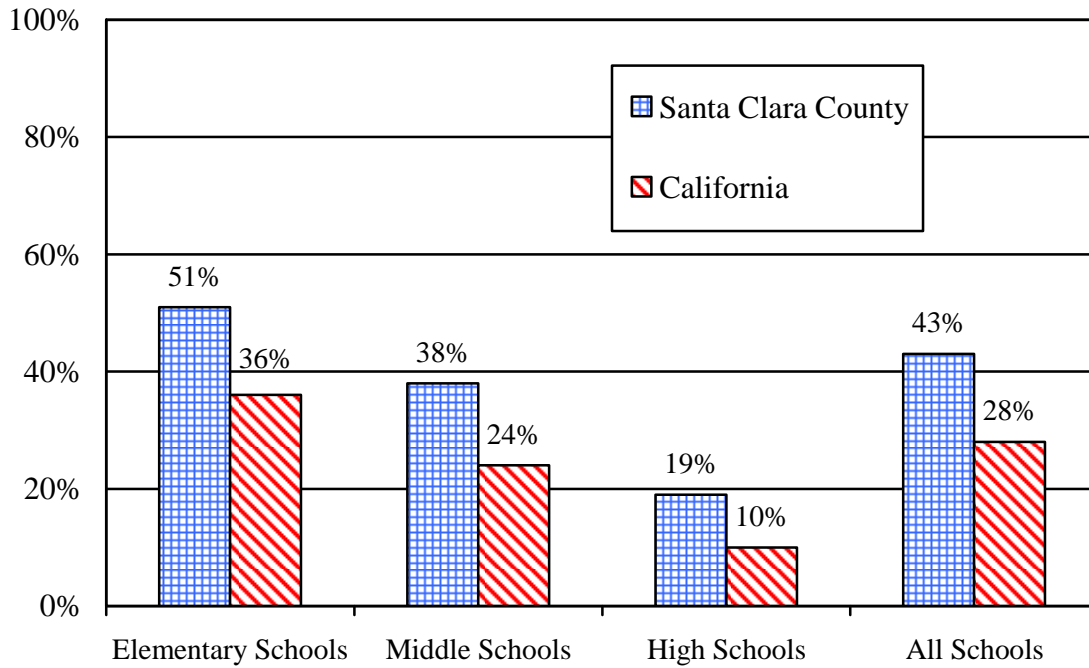

Figure 3

**Percent of Santa Clara County vs. California Schools At or Above
2007 Base API Performance Target of 800 by School Level**

Number of Schools At or Above 800				
	Santa Clara County		California	
	800+ API	Total Schools	800+ API	Total Schools
Elementary Schools	122	240	2,049	5,703
Middle Schools	23	61	321	1,346
High Schools	13	68	182	1,912
All Schools	158	369	2,552	8,961