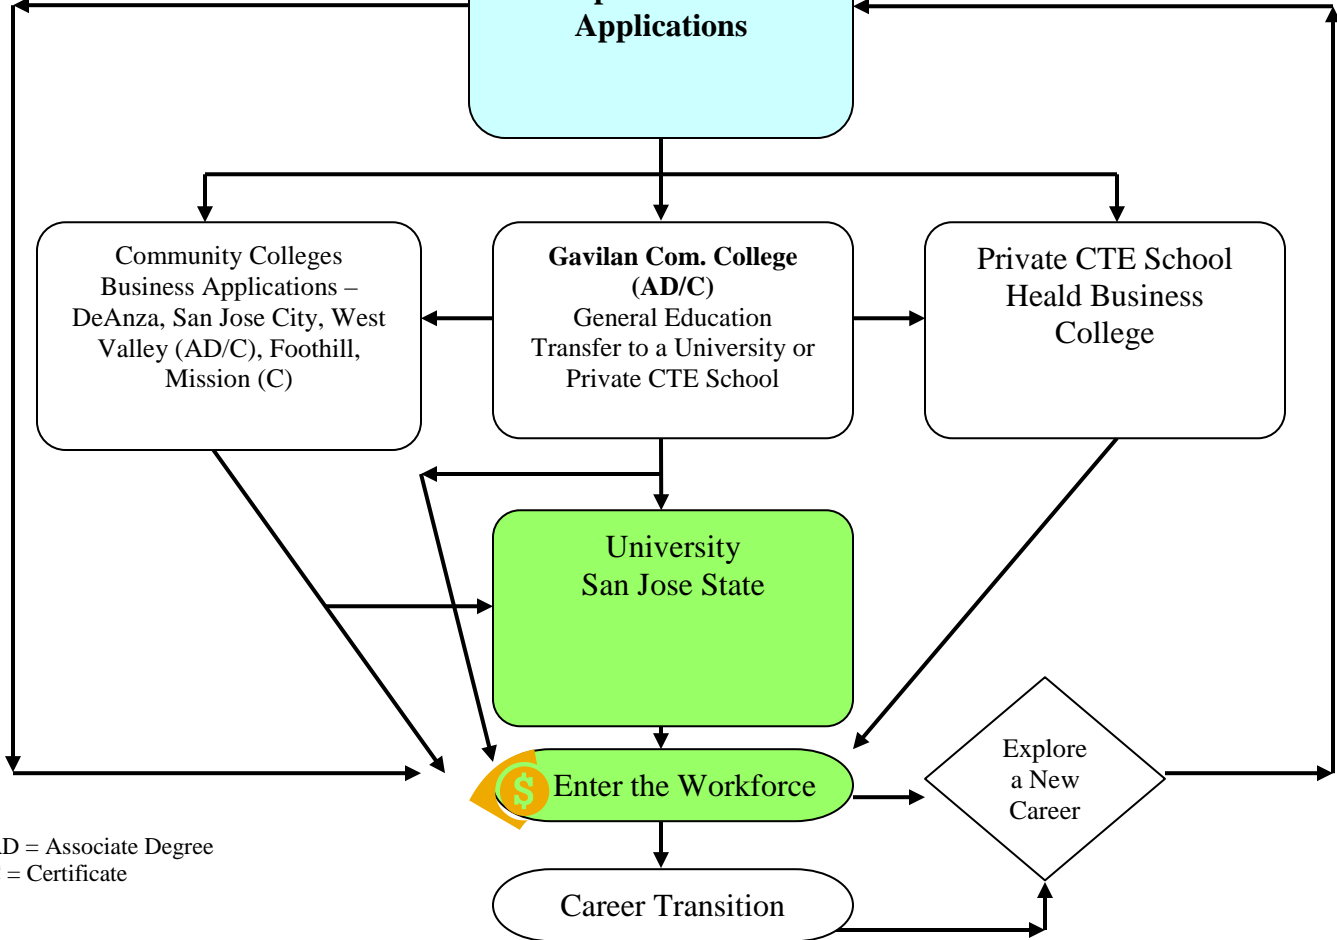

**Gavilan Com. College  
 (AD/C)**  
 General Education  
 Transfer to a University or  
 Private CTE School

Private CTE School  
 Heald Business  
 College

University  
 San Jose State

Enter the Workforce

Explore  
 a New  
 Career

Career Transition

AD = Associate Degree  
 C = Certificate

SANTA CLARA COUNTY ROP  
**SAN BENITO HIGH SCHOOL**  
 Career Technical Education  
**Computer Hardware Repair Course Sequence**

**Engineering & Design Sector**  
**Computer Hardware, Electrical & Networking Engineering Pathway**

Middle Schools  
 General Education  
 Computers

High School  
 Business Computer  
 Skills

ROP  
[www.sccoe.org/depts/scrop](http://www.sccoe.org/depts/scrop)  
**Computer Hardware  
 Repair**