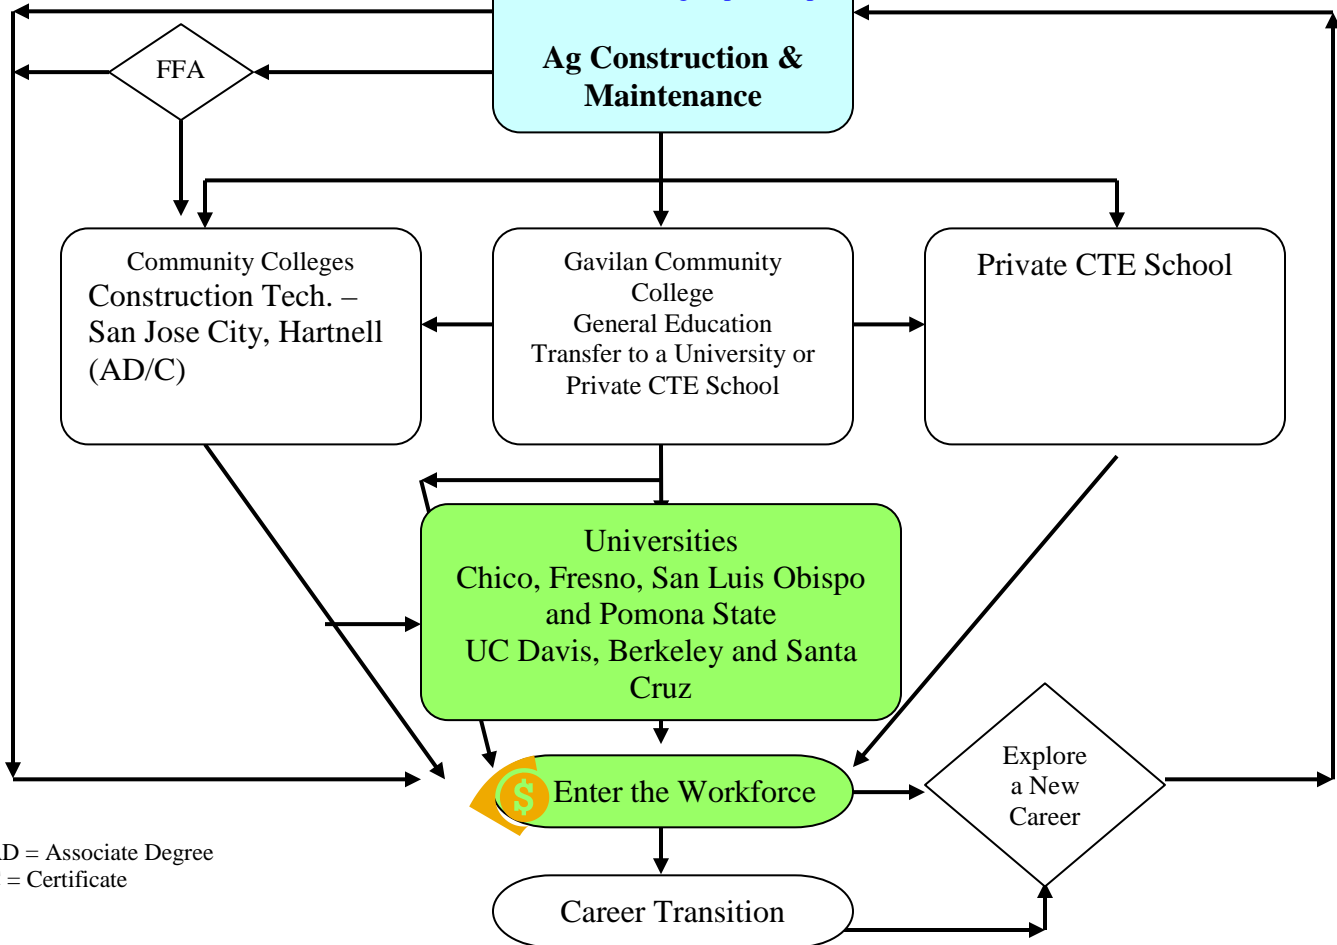

SANTA CLARA COUNTY ROP  
SAN BENITO HIGH SCHOOL  
Career Technical Education  
**Course Sequence**

**ROP Courses**

1. Advanced Multimedia
2. Ag Construction & Maintenance
3. Animation and Digital Design I & II
4. Architectural Design
5. Automotive – Beginning & Advanced
6. Cabinetmaking
7. Careers with Children
8. Commercial Art
9. Computer Aided Drafting
10. Computer Business Applications
11. Computer Hardware Repair
12. Computerized Accounting
13. Culinary Careers I & II/Food Service Careers
14. Merchandising & Marketing
15. Metals Fabrication
16. Sports Medicine/Athletic Training
17. Technical Writing

SANTA CLARA COUNTY ROP  
**SAN BENITO HIGH SCHOOL**  
 Career Technical Education  
**Advanced Multimedia Course Sequence**

AD = Associate Degree  
 C = Certificate

# SANTA CLARA COUNTY ROP SAN BENITO HIGH SCHOOL

Career Technical Education

## Agriculture Construction & Maintenance Course Sequence

AD = Associate Degree  
C = Certificate

SANTA CLARA COUNTY ROP  
**SAN BENITO HIGH SCHOOL**  
 Career Technical Education  
**Animation and Digital Design I & II Course Sequence**