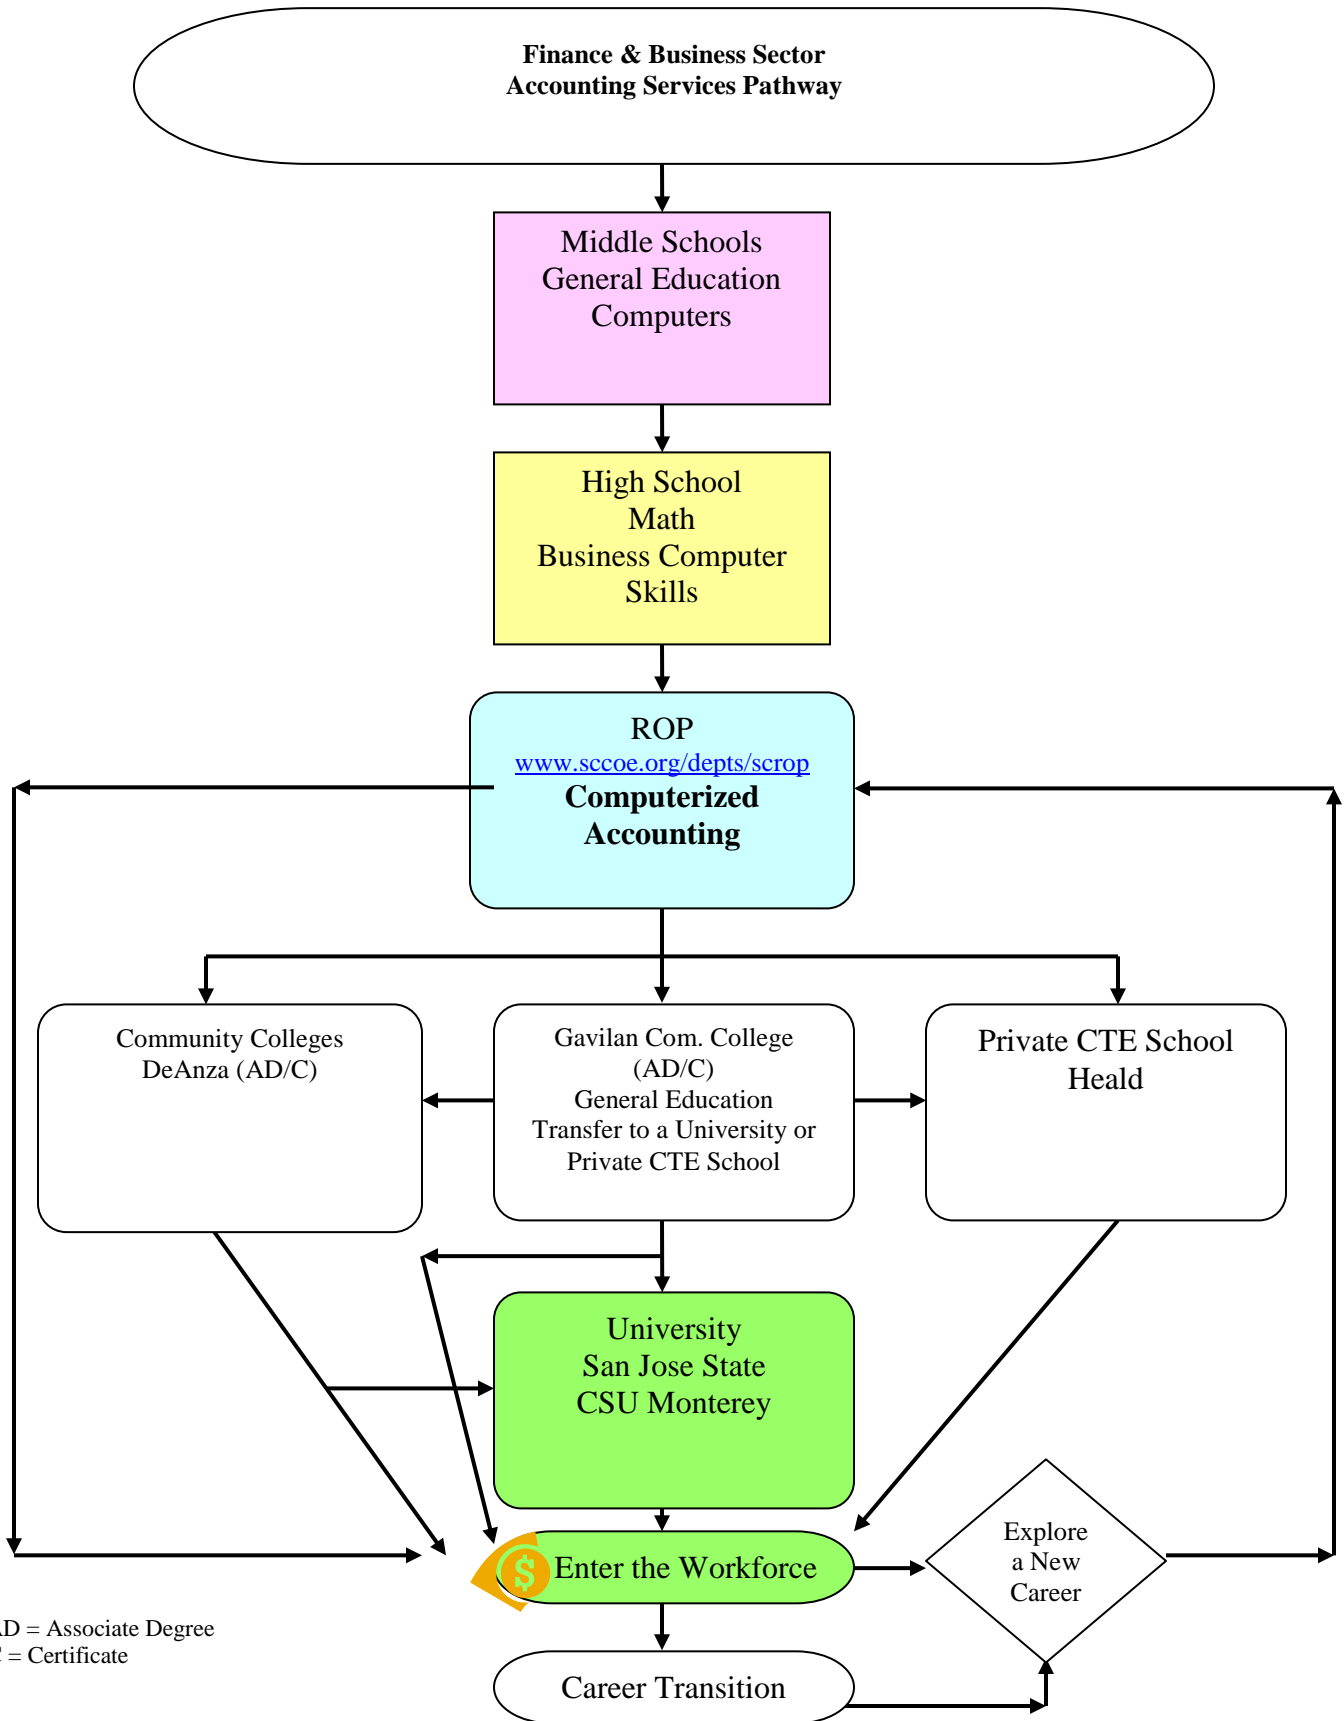

University  
 San Jose State  
 CSU Monterey – IT &  
 Communication

**Enter the Workforce**

Explore  
 a New  
 Career

Career Transition

AD = Associate Degree  
 C = Certificate

SANTA CLARA COUNTY ROP  
**SAN BENITO HIGH SCHOOL**  
 Career Technical Education  
**Computerized Accounting Course Sequence**