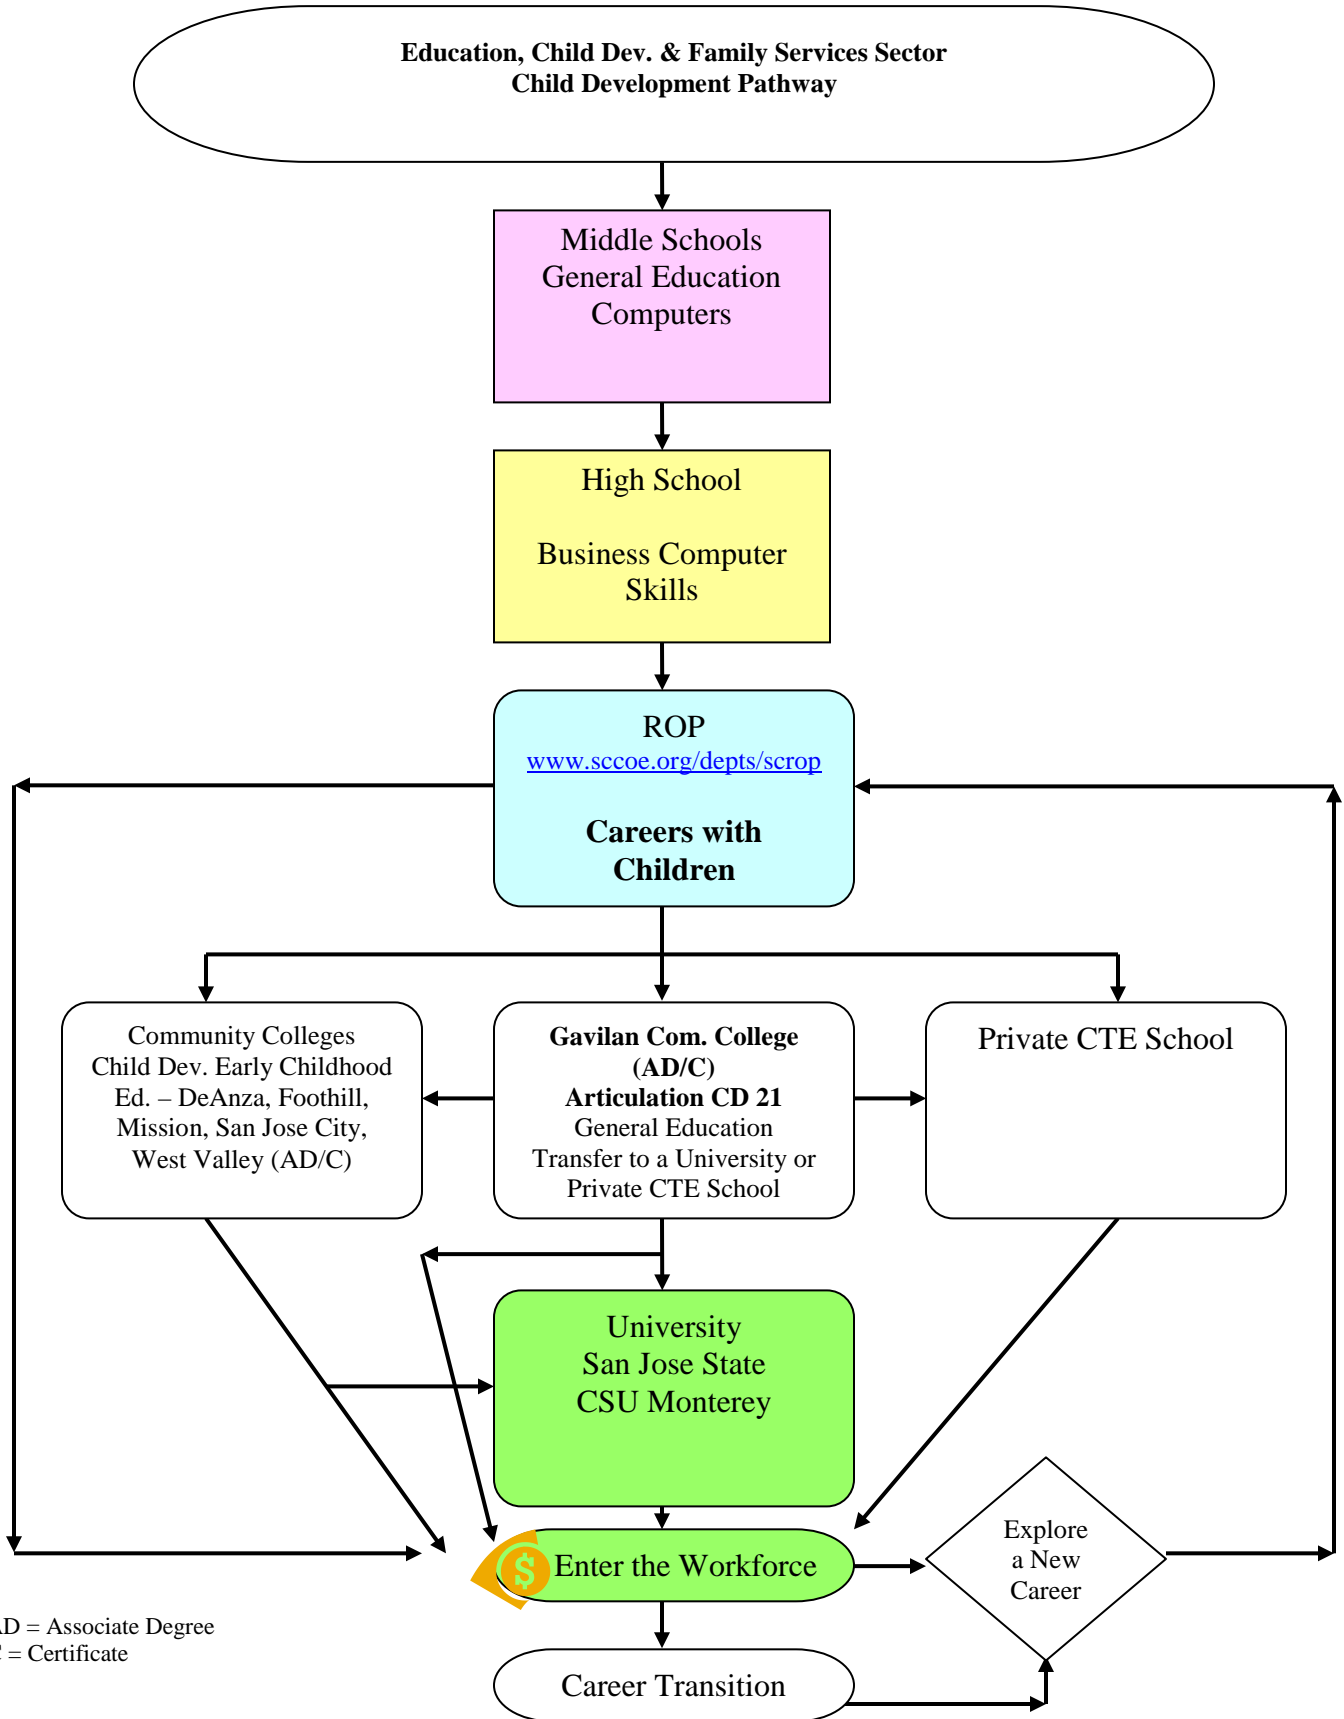

SANTA CLARA COUNTY ROP
SAN BENITO HIGH SCHOOL
Career Technical Education
Careers with Children Course Sequence

AD = Associate Degree
C = Certificate