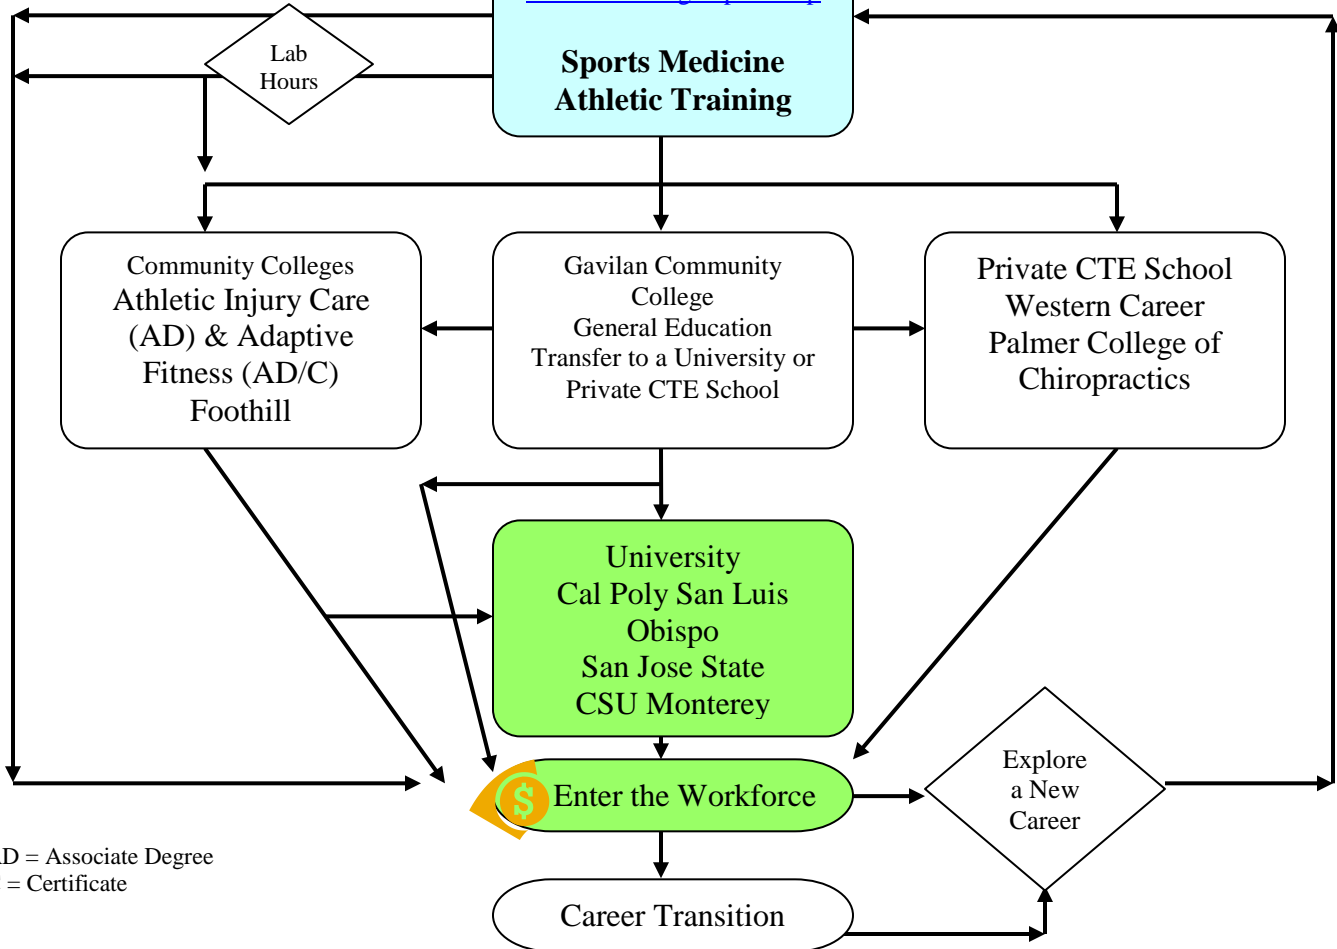

Career Transition

AD = Associate Degree  
 C = Certificate

SANTA CLARA COUNTY ROP  
**SAN BENITO HIGH SCHOOL**  
 Career Technical Education  
**Sports Medicine/Athletic Training Course Sequence**

AD = Associate Degree  
 C = Certificate