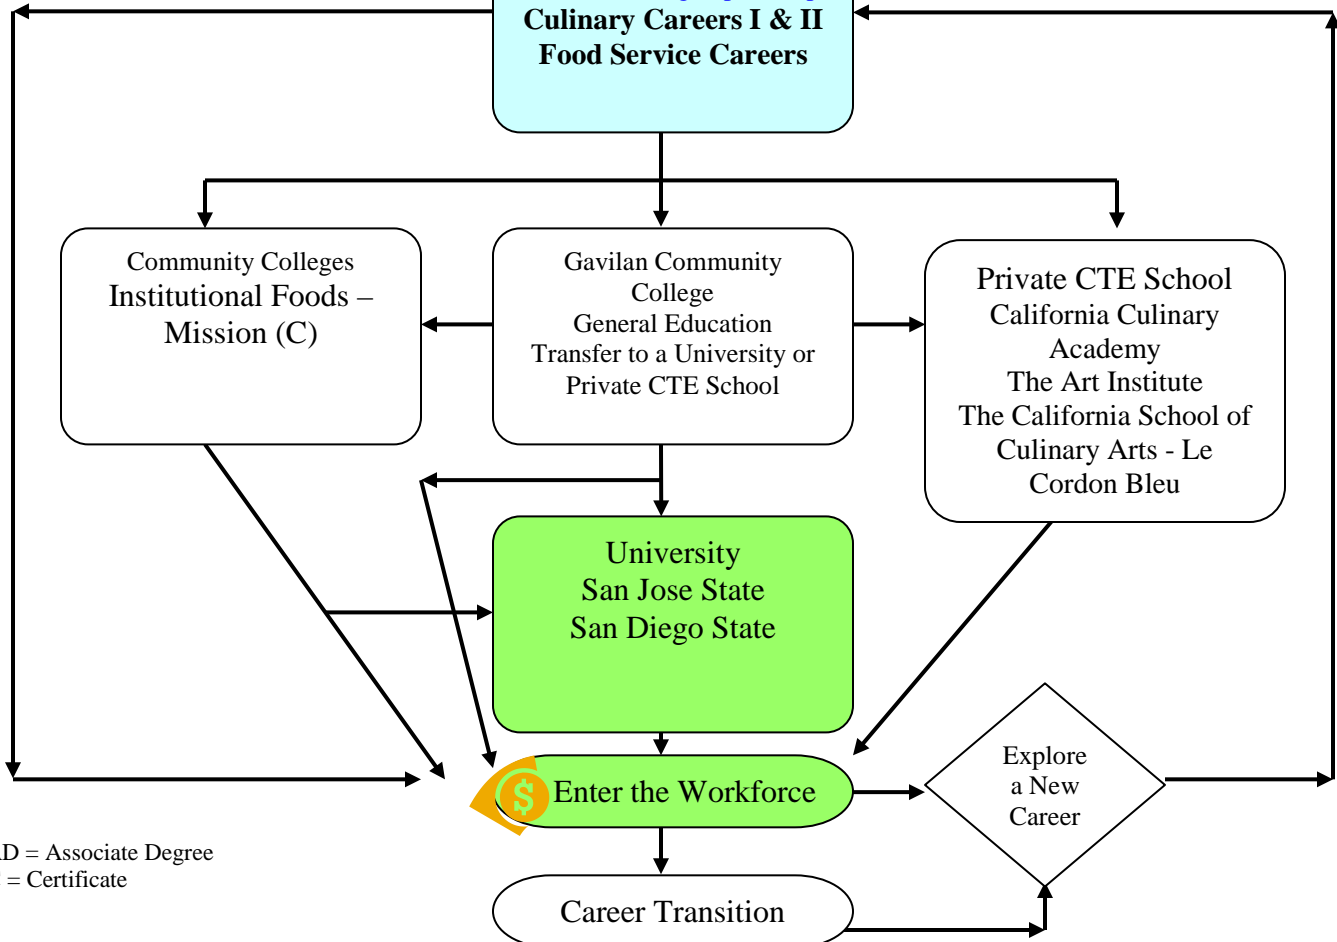

**Engineering & Design Sector**  
**Computer Hardware, Electrical & Networking Engineering Pathway**

Middle Schools  
 General Education  
 Computers

High School  
 Business Computer  
 Skills

ROP  
[www.sccoe.org/depts/scrop](http://www.sccoe.org/depts/scrop)  
**Computer Hardware  
 Repair**

Community Colleges  
 Computer Service  
 Technology – Mission  
 (C)

Gavilan Community  
 College  
 General Education  
 Transfer to a University or  
 Private CTE School

Private CTE School  
 DeVry  
 ITT Tech

University  
 San Jose State  
 CSU Monterey – IT &  
 Communication

**Enter the Workforce**

Explore  
 a New  
 Career

Career Transition

AD = Associate Degree  
 C = Certificate

SANTA CLARA COUNTY ROP  
**SAN BENITO HIGH SCHOOL**  
 Career Technical Education  
**Computerized Accounting Course Sequence**

AD = Associate Degree  
 C = Certificate

SANTA CLARA COUNTY ROP  
**SAN BENITO HIGH SCHOOL**  
 Career Technical Education  
**Culinary Careers I & II Course Sequence**

AD = Associate Degree  
 C = Certificate