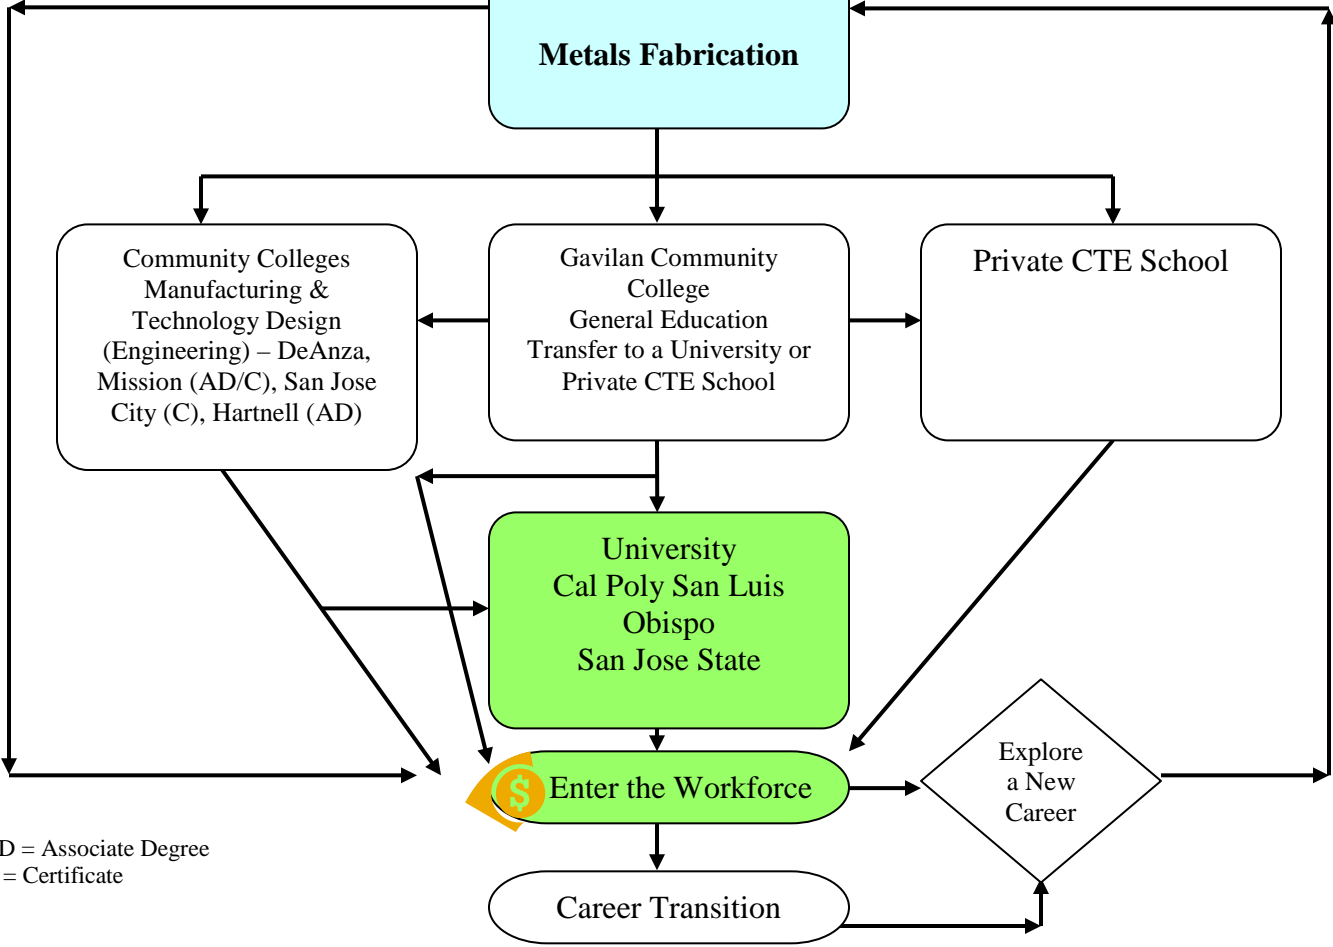

SANTA CLARA COUNTY ROP
SAN BENITO HIGH SCHOOL
Career Technical Education
Metals Fabrication Course Sequence

Manufacturing & Product Development Sector
Machine and Forming Technology & Welding Technology Pathway

Middle Schools
General Education
Computers

High School
Math
Business Computer Skills
Exploring Tech

ROP
www.sccoe.org/depts/scrop
Metals Fabrication

Community Colleges
Manufacturing &
Technology Design
(Engineering) – DeAnza,
Mission (AD/C), San Jose
City (C), Hartnell (AD)

Gavilan Community
College
General Education
Transfer to a University or
Private CTE School

Private CTE School

University
Cal Poly San Luis
Obispo
San Jose State

Enter the Workforce

Explore
a New
Career

Career Transition

AD = Associate Degree
C = Certificate