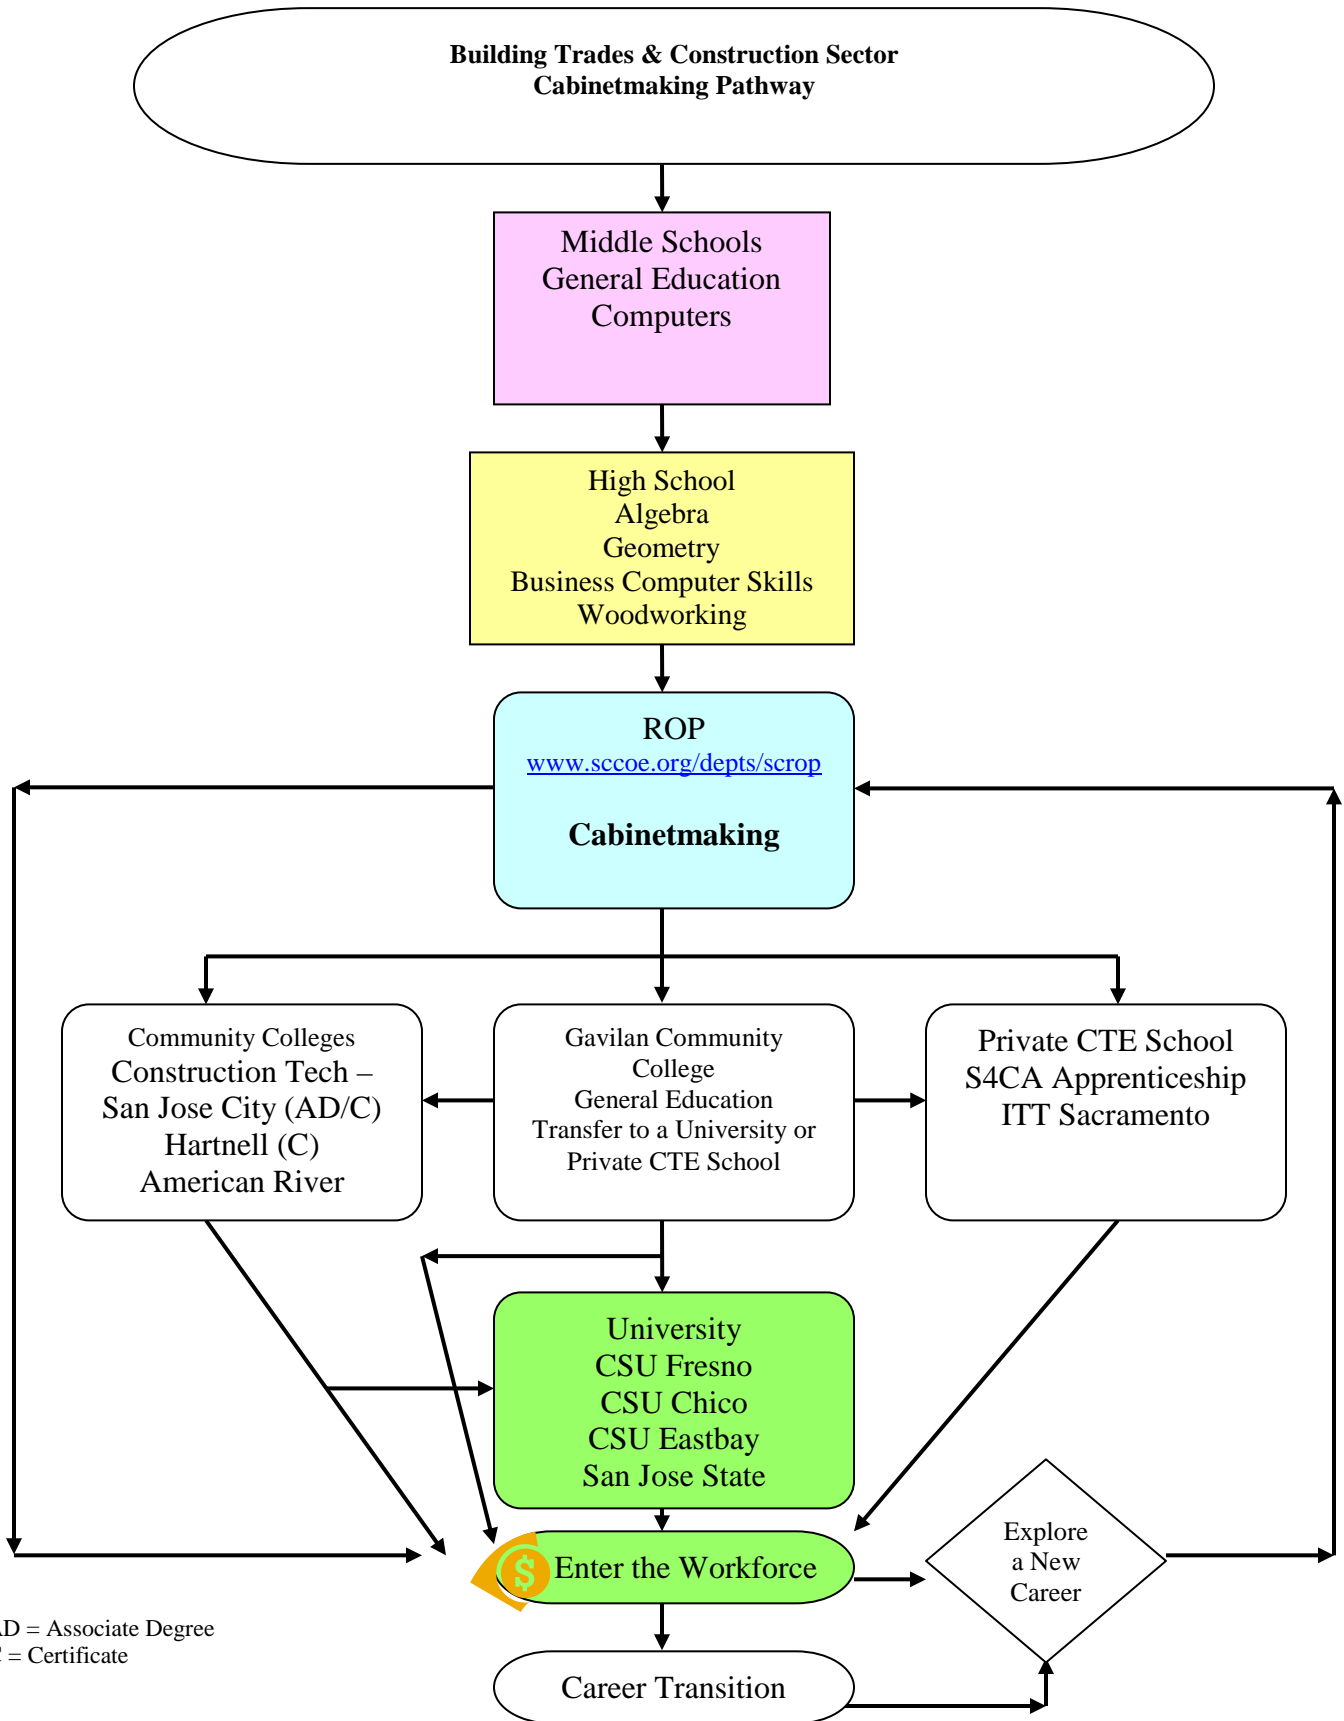

SANTA CLARA COUNTY ROP
LIVE OAK HIGH SCHOOL
Career Technical Education
Course Sequence

ROP Courses

1. Advanced Multimedia
2. Ag Sales & Service
3. Cabinetmaking
4. Developmental Psychology of Children
5. Environmental Horticulture
6. Fashion Design
7. Graphic Technology
8. Networking Essentials
9. Vet Science
10. Visual Communications

SANTA CLARA COUNTY ROP
 LIVE OAK HIGH SCHOOL
 Career Technical Education
Advanced Multimedia Course Sequence

AD = Associate Degree
 C = Certificate

SANTA CLARA COUNTY ROP
 LIVE OAK HIGH SCHOOL
 Career Technical Education
Ag Sales & Service Course Sequence

AD = Associate Degree
 C = Certificate

SANTA CLARA COUNTY ROP
 LIVE OAK HIGH SCHOOL
 Career Technical Education
Cabinetmaking Course Sequence

AD = Associate Degree
 C = Certificate

SANTA CLARA COUNTY ROP
 LIVE OAK HIGH SCHOOL
 Career Technical Education

Developmental Psychology of Children Course Sequence

AD = Associate Degree
 C = Certificate

SANTA CLARA COUNTY ROP
 LIVE OAK HIGH SCHOOL
 Career Technical Education
Environmental Horticulture Course Sequence