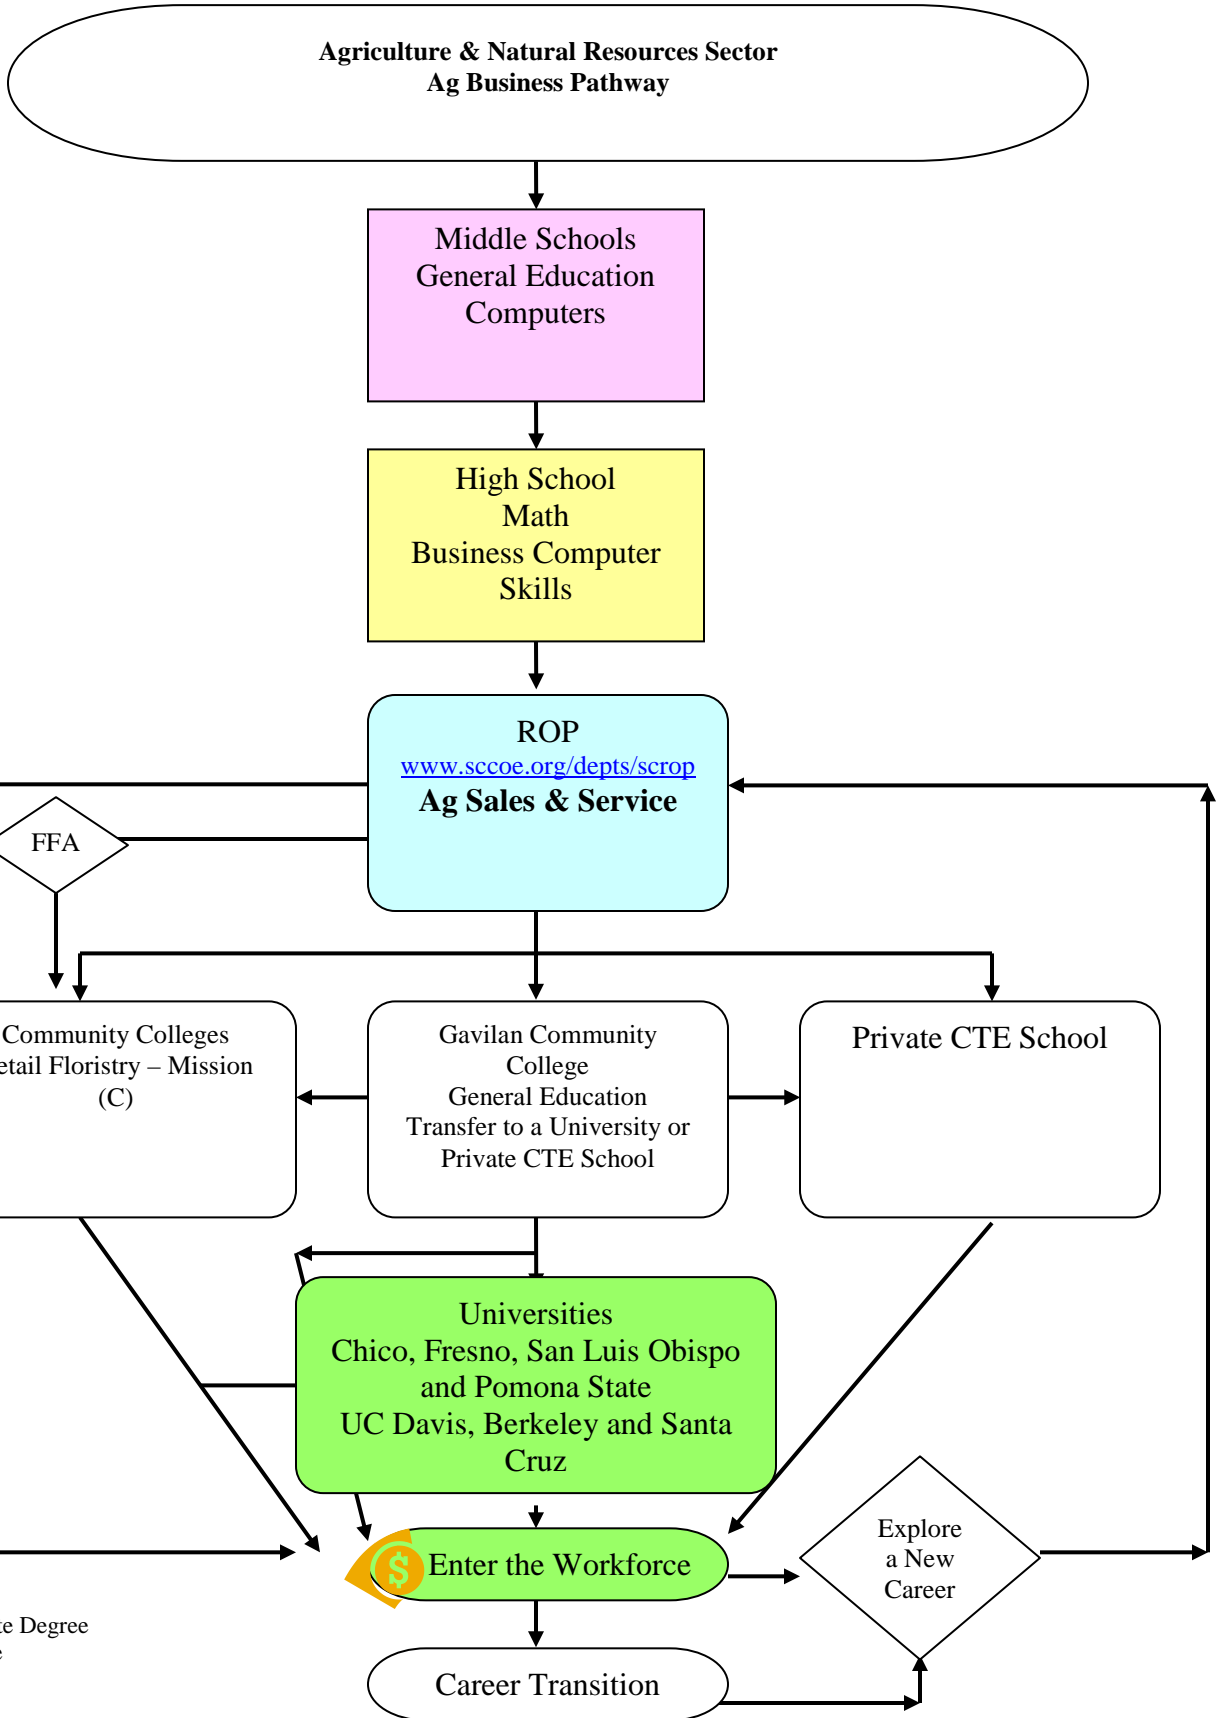

SANTA CLARA COUNTY ROP
LIVE OAK HIGH SCHOOL
Career Technical Education
Course Sequence

ROP Courses

1. Advanced Multimedia
2. Ag Sales & Service
3. Cabinetmaking
4. Developmental Psychology of Children
5. Environmental Horticulture
6. Fashion Design
7. Graphic Technology
8. Networking Essentials
9. Vet Science
10. Visual Communications

SANTA CLARA COUNTY ROP
 LIVE OAK HIGH SCHOOL
 Career Technical Education
Advanced Multimedia Course Sequence

AD = Associate Degree
 C = Certificate

SANTA CLARA COUNTY ROP
 LIVE OAK HIGH SCHOOL
 Career Technical Education
Ag Sales & Service Course Sequence

AD = Associate Degree
 C = Certificate

SANTA CLARA COUNTY ROP
 LIVE OAK HIGH SCHOOL
 Career Technical Education
Cabinetmaking Course Sequence

AD = Associate Degree
 C = Certificate

SANTA CLARA COUNTY ROP
 LIVE OAK HIGH SCHOOL
 Career Technical Education

Developmental Psychology of Children Course Sequence

AD = Associate Degree
 C = Certificate

SANTA CLARA COUNTY ROP
 LIVE OAK HIGH SCHOOL
 Career Technical Education
Environmental Horticulture Course Sequence