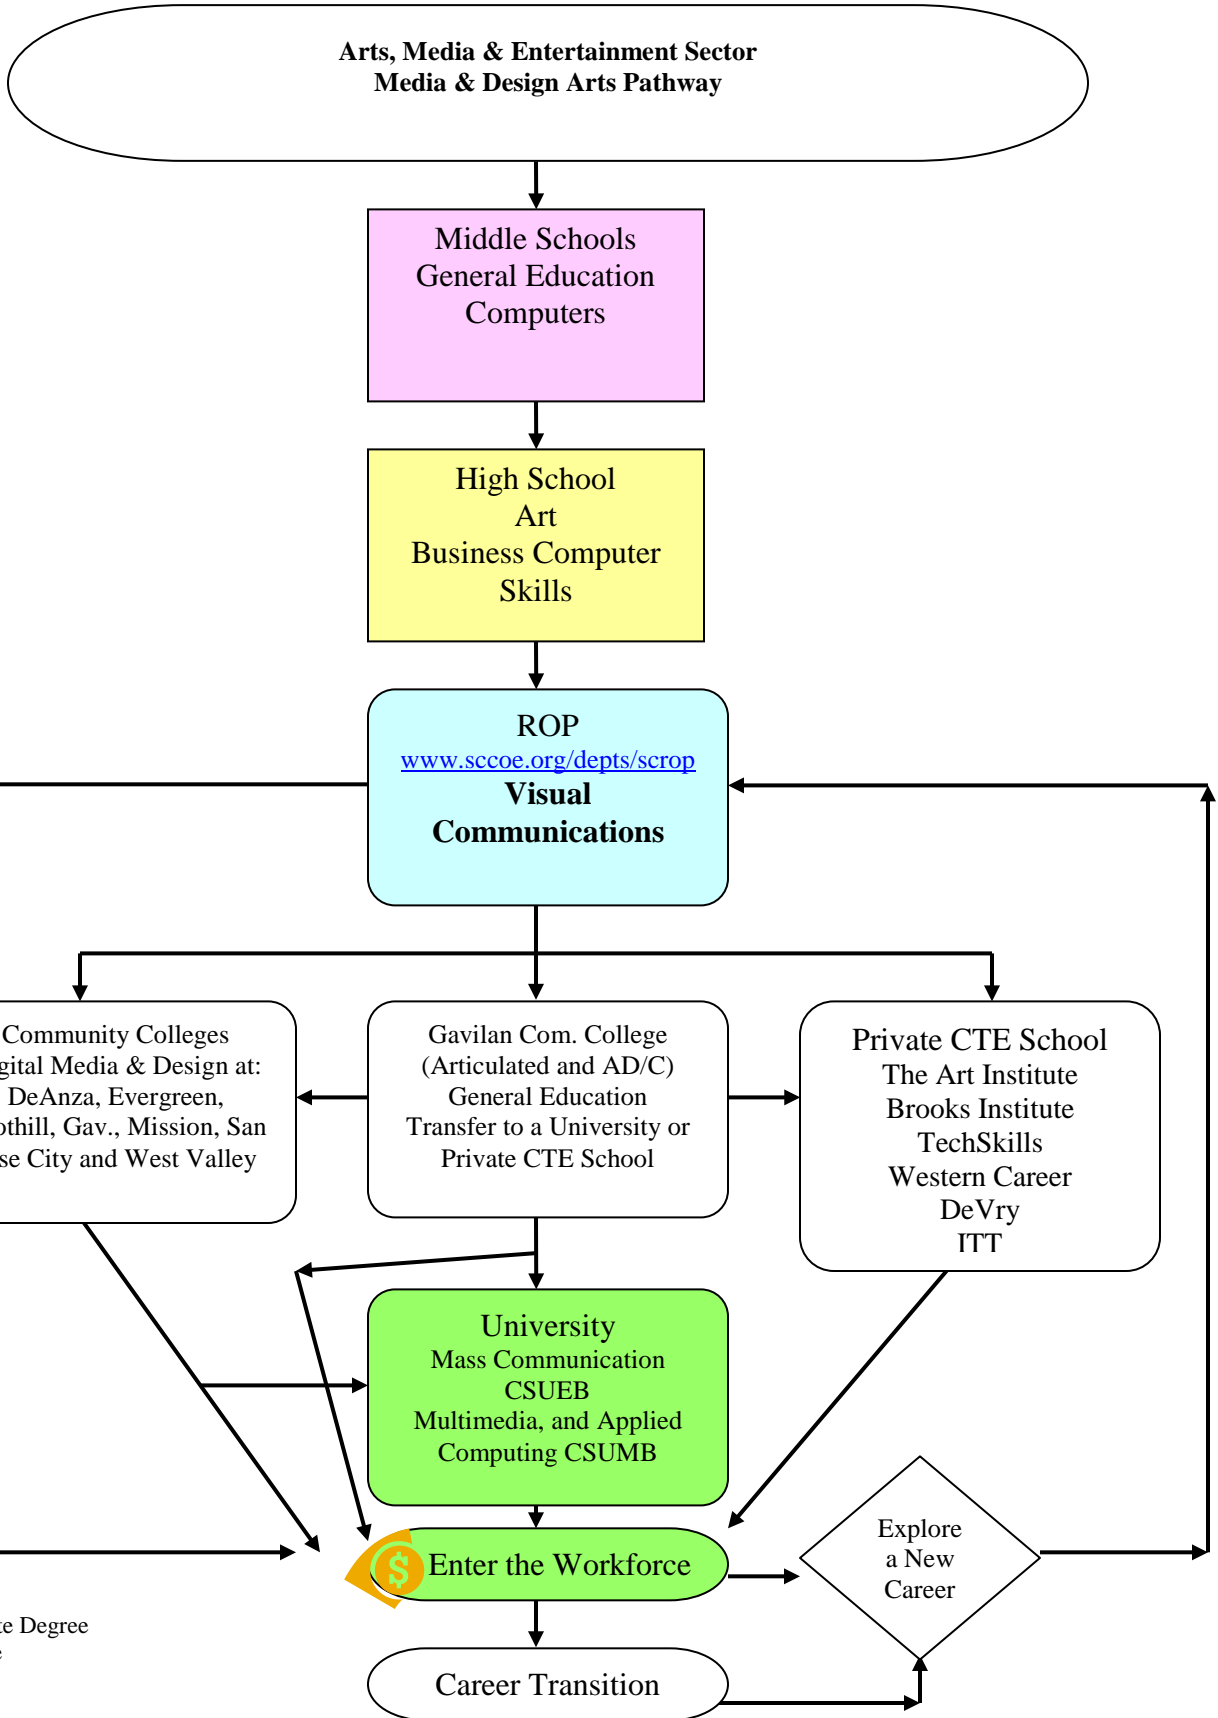

SANTA CLARA COUNTY ROP
LIVE OAK HIGH SCHOOL
Career Technical Education
Course Sequence

ROP Courses

1. Advanced Multimedia
2. Ag Sales & Service
3. Cabinetmaking
4. Developmental Psychology of Children
5. Environmental Horticulture
6. Fashion Design
7. Graphic Technology
8. Networking Essentials
9. Vet Science
10. Visual Communications

AD = Associate Degree
 C = Certificate

SANTA CLARA COUNTY ROP
 LIVE OAK HIGH SCHOOL
 Career Technical Education
Networking Essentials Course Sequence

AD = Associate Degree
 C = Certificate

SANTA CLARA COUNTY ROP
 LIVE OAK HIGH SCHOOL
 Career Technical Education
Veterinary Science Course Sequence

AD = Associate Degree
 C = Certificate

SANTA CLARA COUNTY ROP
 LIVE OAK HIGH SCHOOL
 Career Technical Education
Visual Communications Course Sequence

AD = Associate Degree
 C = Certificate