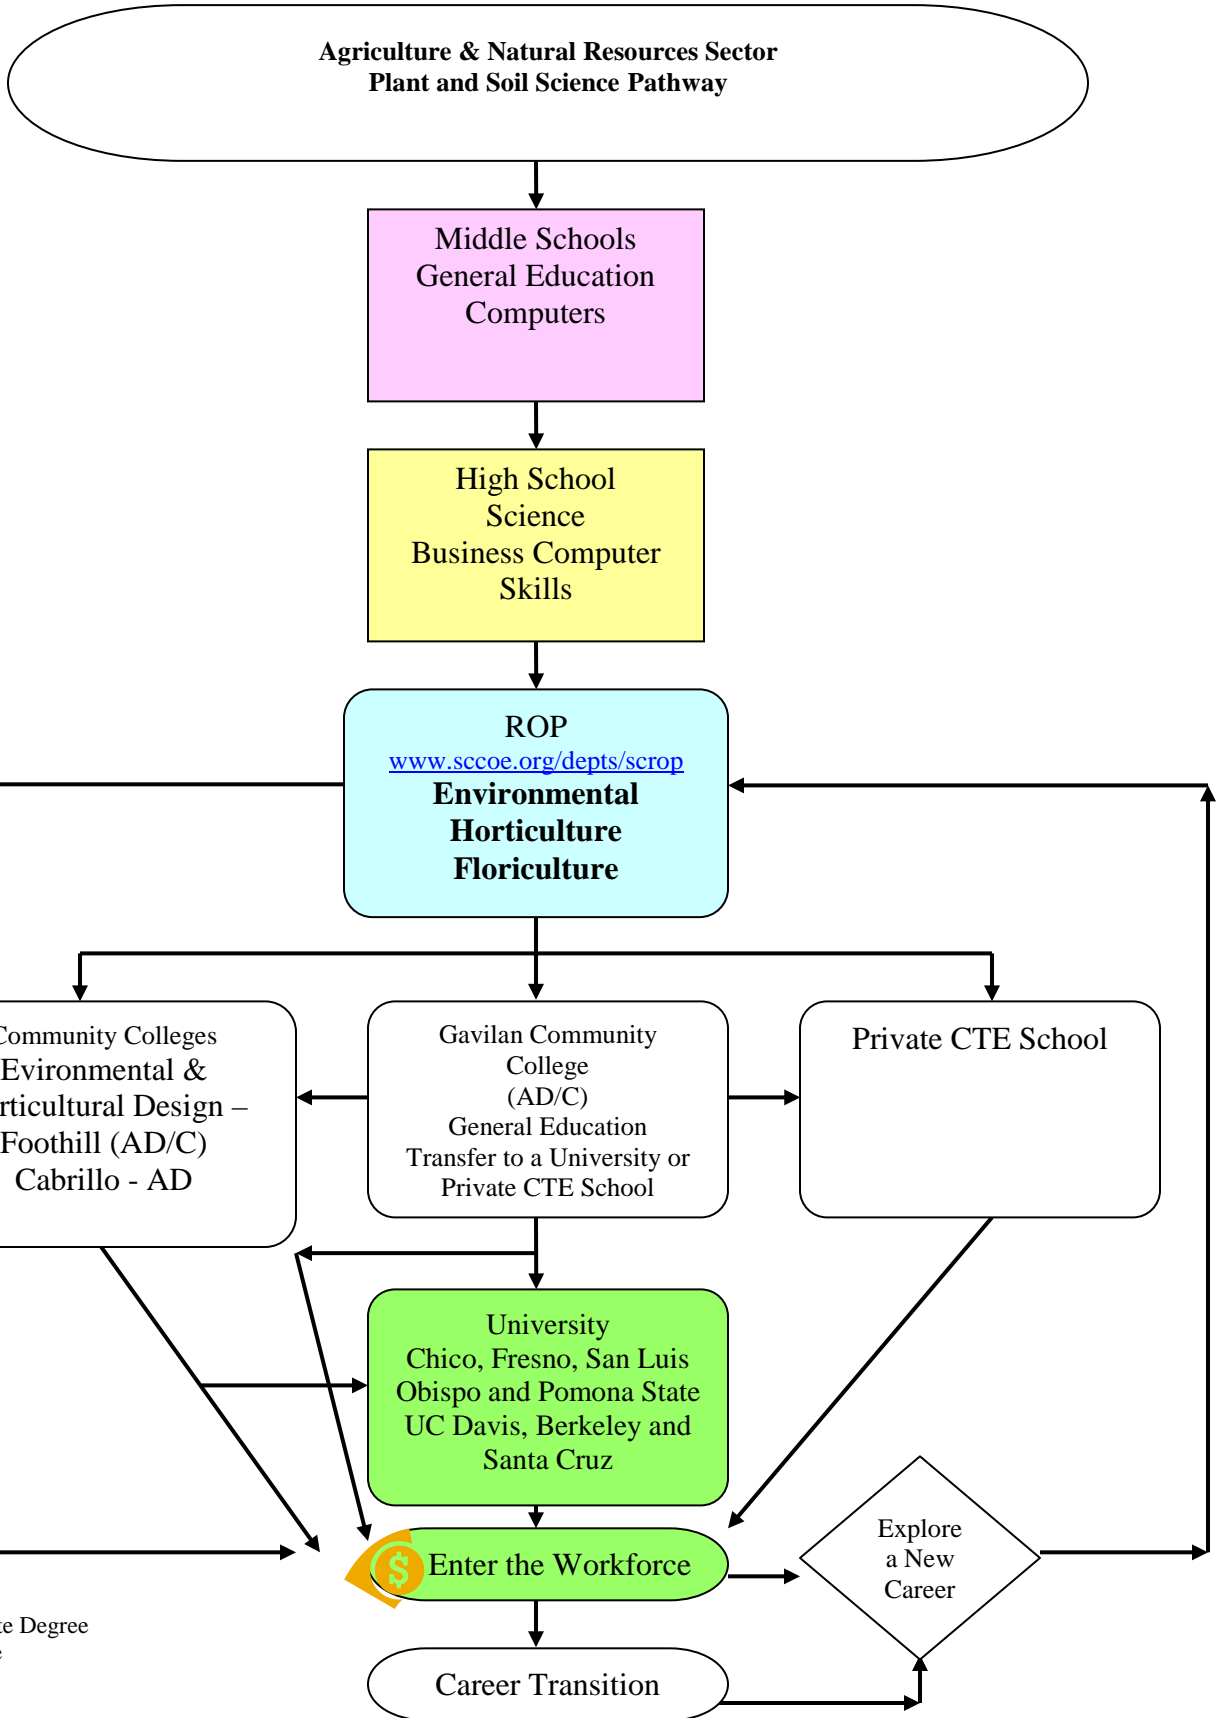

SANTA CLARA COUNTY ROP
LIVE OAK HIGH SCHOOL
Career Technical Education
Course Sequence

ROP Courses

1. Advanced Multimedia
2. Ag Sales & Service
3. Cabinetmaking
4. Developmental Psychology of Children
5. Environmental Horticulture
6. Fashion Design
7. Graphic Technology
8. Networking Essentials
9. Vet Science
10. Visual Communications

SANTA CLARA COUNTY ROP
 LIVE OAK HIGH SCHOOL
 Career Technical Education
Advanced Multimedia Course Sequence

AD = Associate Degree
 C = Certificate

SANTA CLARA COUNTY ROP
 LIVE OAK HIGH SCHOOL
 Career Technical Education
Ag Sales & Service Course Sequence

AD = Associate Degree
 C = Certificate

SANTA CLARA COUNTY ROP
 LIVE OAK HIGH SCHOOL
 Career Technical Education
Cabinetmaking Course Sequence

AD = Associate Degree
 C = Certificate

SANTA CLARA COUNTY ROP
 LIVE OAK HIGH SCHOOL
 Career Technical Education

Developmental Psychology of Children Course Sequence

AD = Associate Degree
 C = Certificate

SANTA CLARA COUNTY ROP
 LIVE OAK HIGH SCHOOL
 Career Technical Education
Environmental Horticulture Course Sequence