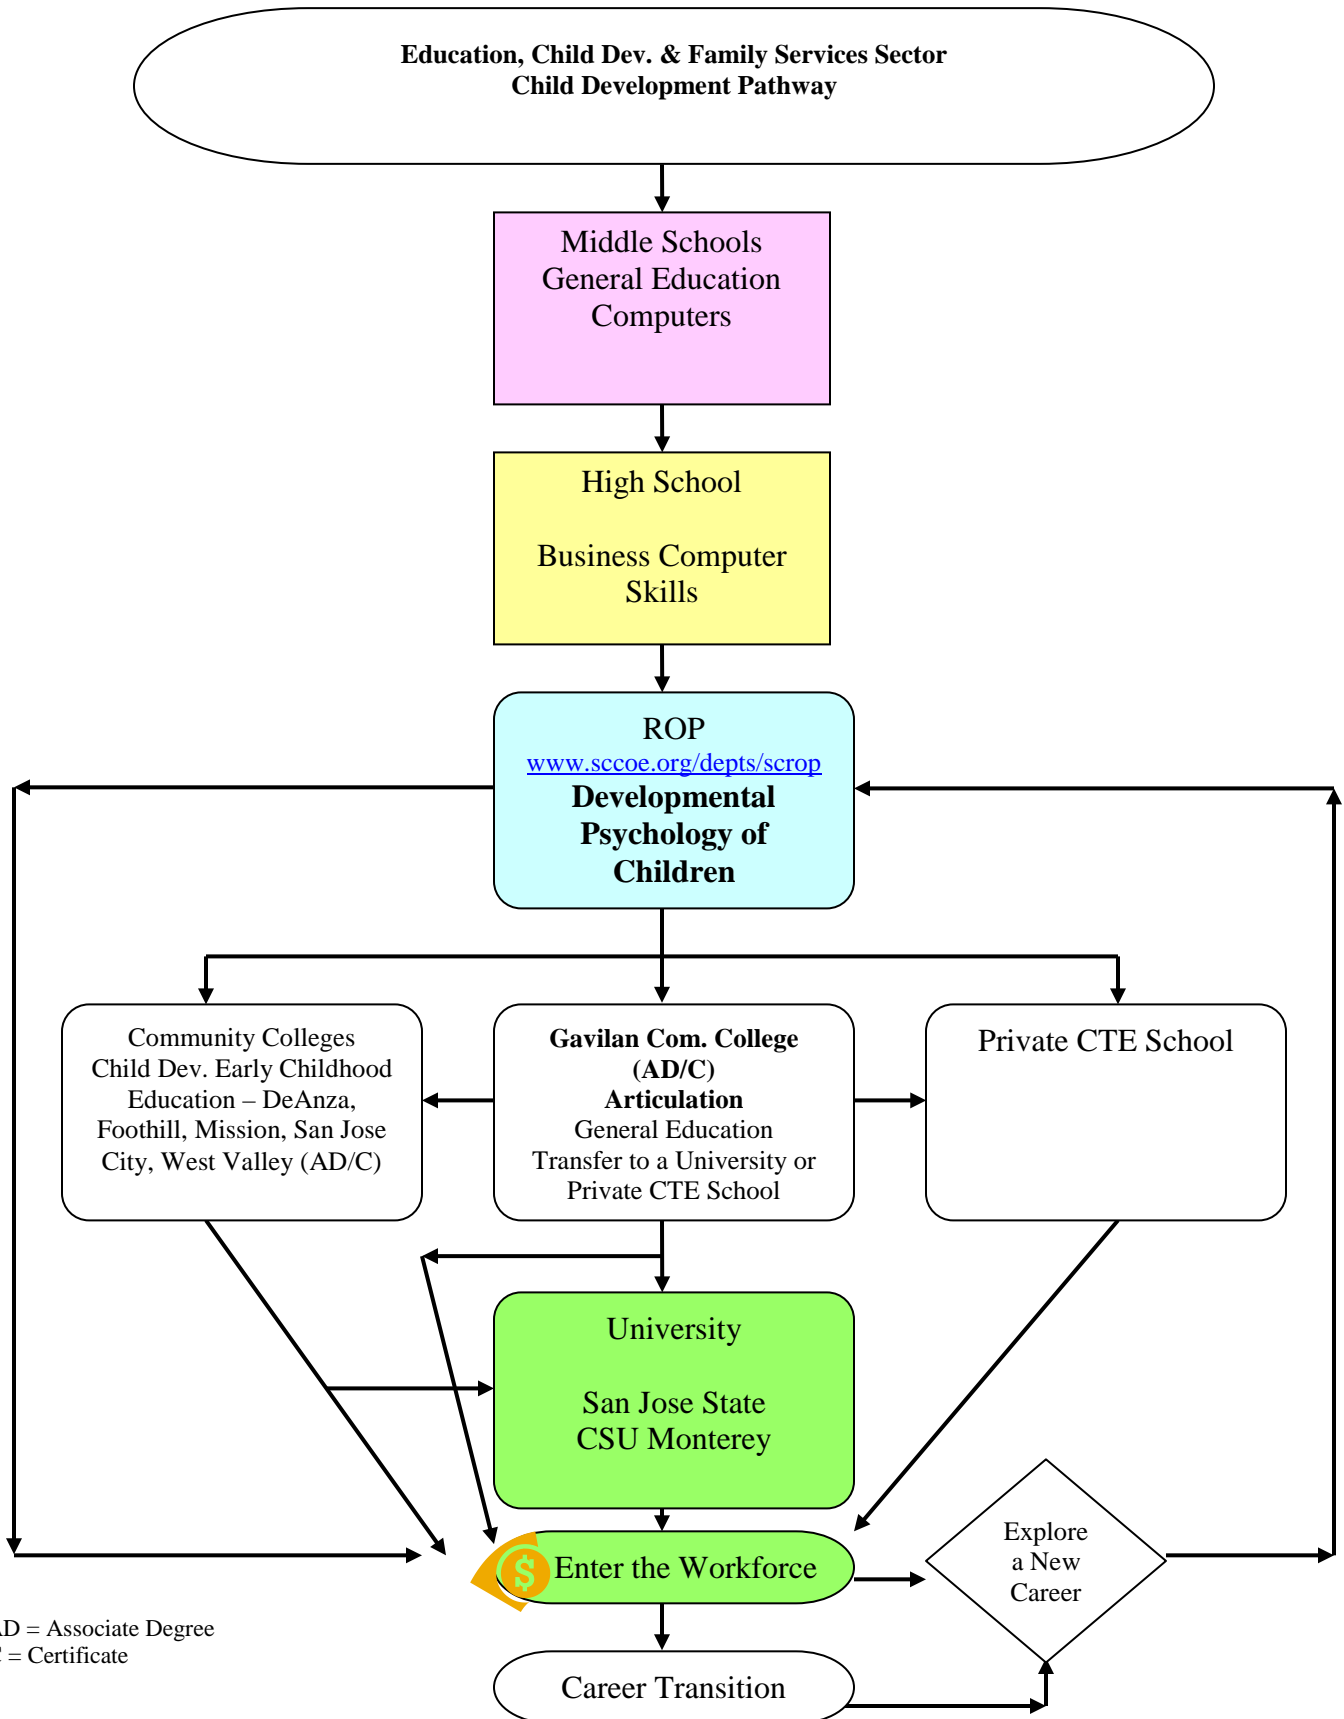

SANTA CLARA COUNTY ROP
LIVE OAK HIGH SCHOOL
Career Technical Education
Course Sequence

ROP Courses

1. Advanced Multimedia
2. Ag Sales & Service
3. Cabinetmaking
4. Developmental Psychology of Children
5. Environmental Horticulture
6. Fashion Design
7. Graphic Technology
8. Networking Essentials
9. Vet Science
10. Visual Communications

SANTA CLARA COUNTY ROP
 LIVE OAK HIGH SCHOOL
 Career Technical Education
Advanced Multimedia Course Sequence

AD = Associate Degree
 C = Certificate

SANTA CLARA COUNTY ROP
 LIVE OAK HIGH SCHOOL
 Career Technical Education
Ag Sales & Service Course Sequence

AD = Associate Degree
 C = Certificate

SANTA CLARA COUNTY ROP
 LIVE OAK HIGH SCHOOL
 Career Technical Education
Cabinetmaking Course Sequence

AD = Associate Degree
 C = Certificate

SANTA CLARA COUNTY ROP
 LIVE OAK HIGH SCHOOL
 Career Technical Education

Developmental Psychology of Children Course Sequence

AD = Associate Degree
 C = Certificate

SANTA CLARA COUNTY ROP
 LIVE OAK HIGH SCHOOL
 Career Technical Education
Environmental Horticulture Course Sequence