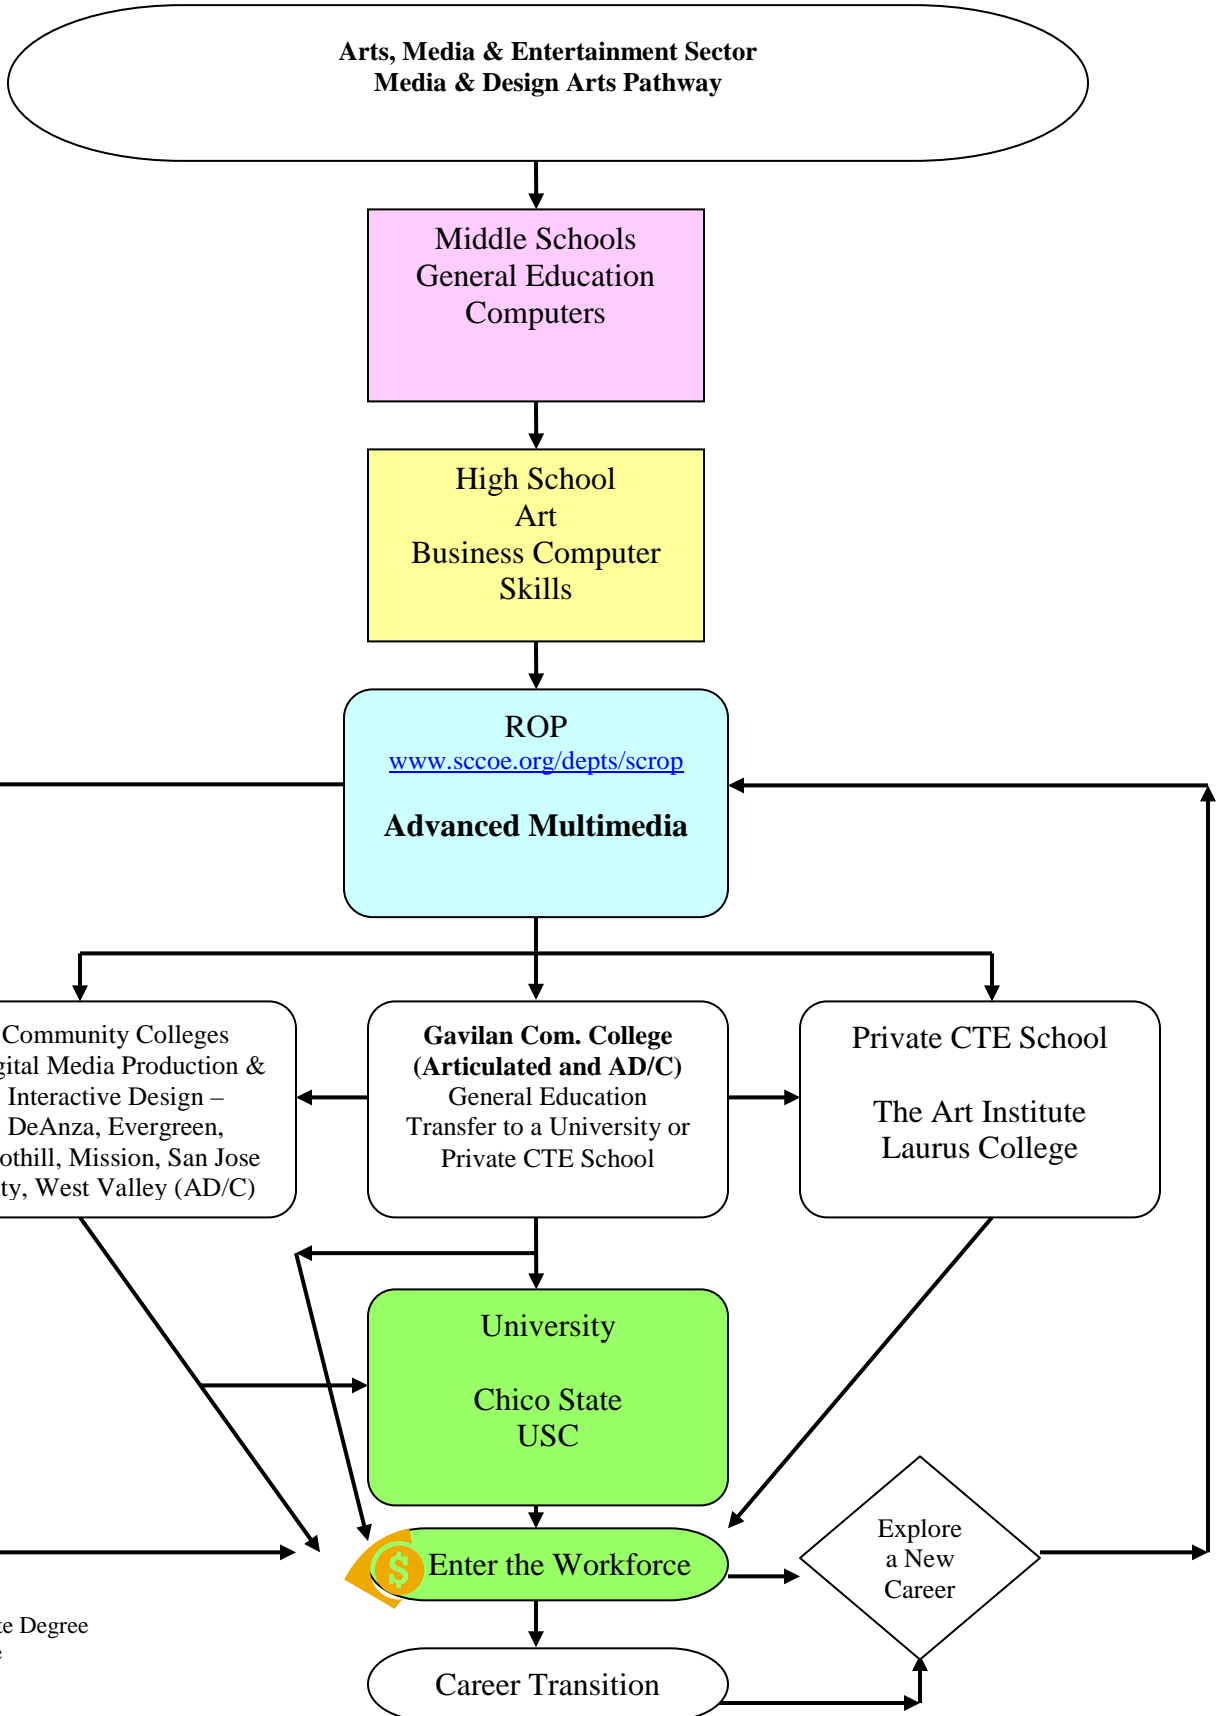

SANTA CLARA COUNTY ROP
LIVE OAK HIGH SCHOOL
Career Technical Education
Course Sequence

ROP Courses

1. Advanced Multimedia
2. Ag Sales & Service
3. Cabinetmaking
4. Developmental Psychology of Children
5. Environmental Horticulture
6. Fashion Design
7. Graphic Technology
8. Networking Essentials
9. Vet Science
10. Visual Communications

SANTA CLARA COUNTY ROP
 LIVE OAK HIGH SCHOOL
 Career Technical Education
Advanced Multimedia Course Sequence

AD = Associate Degree
 C = Certificate

SANTA CLARA COUNTY ROP
 LIVE OAK HIGH SCHOOL
 Career Technical Education
Ag Sales & Service Course Sequence

AD = Associate Degree
 C = Certificate

SANTA CLARA COUNTY ROP
 LIVE OAK HIGH SCHOOL
 Career Technical Education
Cabinetmaking Course Sequence

AD = Associate Degree
 C = Certificate

SANTA CLARA COUNTY ROP
 LIVE OAK HIGH SCHOOL
 Career Technical Education