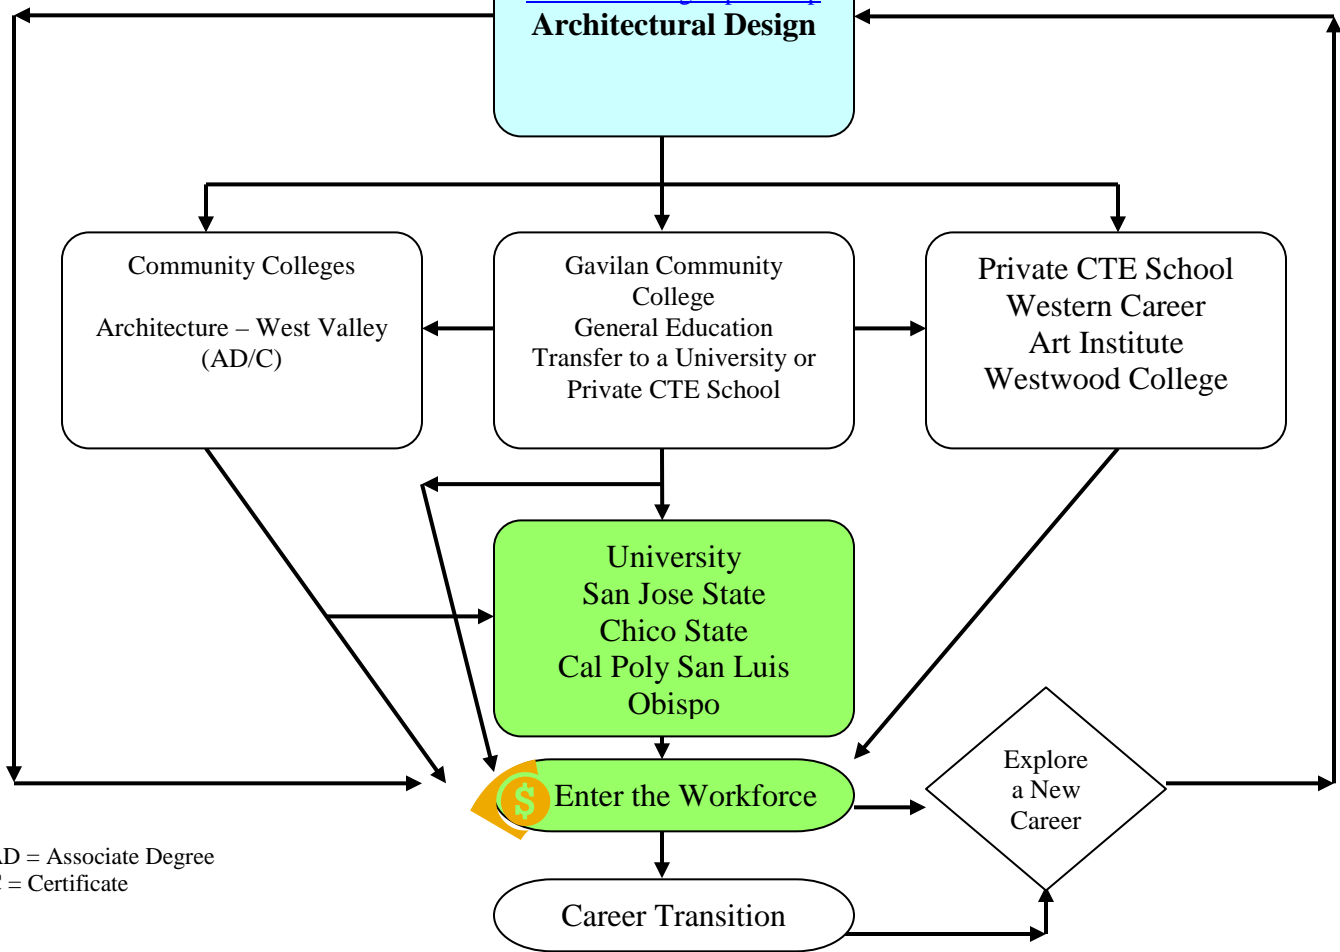

ROP  
[www.sccoe.org/depts/scrop](http://www.sccoe.org/depts/scrop)  
 Architectural Design

Community Colleges  
 Architecture – West Valley  
 (AD/C)

Gavilan Community College  
 General Education  
 Transfer to a University or  
 Private CTE School

Private CTE School  
 Western Career  
 Art Institute  
 Westwood College

University  
 San Jose State  
 Chico State  
 Cal Poly San Luis  
 Obispo

Enter the Workforce

Explore a New Career

Career Transition

AD = Associate Degree  
 C = Certificate

SANTA CLARA COUNTY ROP  
 GILROY HIGH SCHOOL  
 Career Technical Education  
**Automotive Course Sequence**

AD = Associate Degree  
 C = Certificate