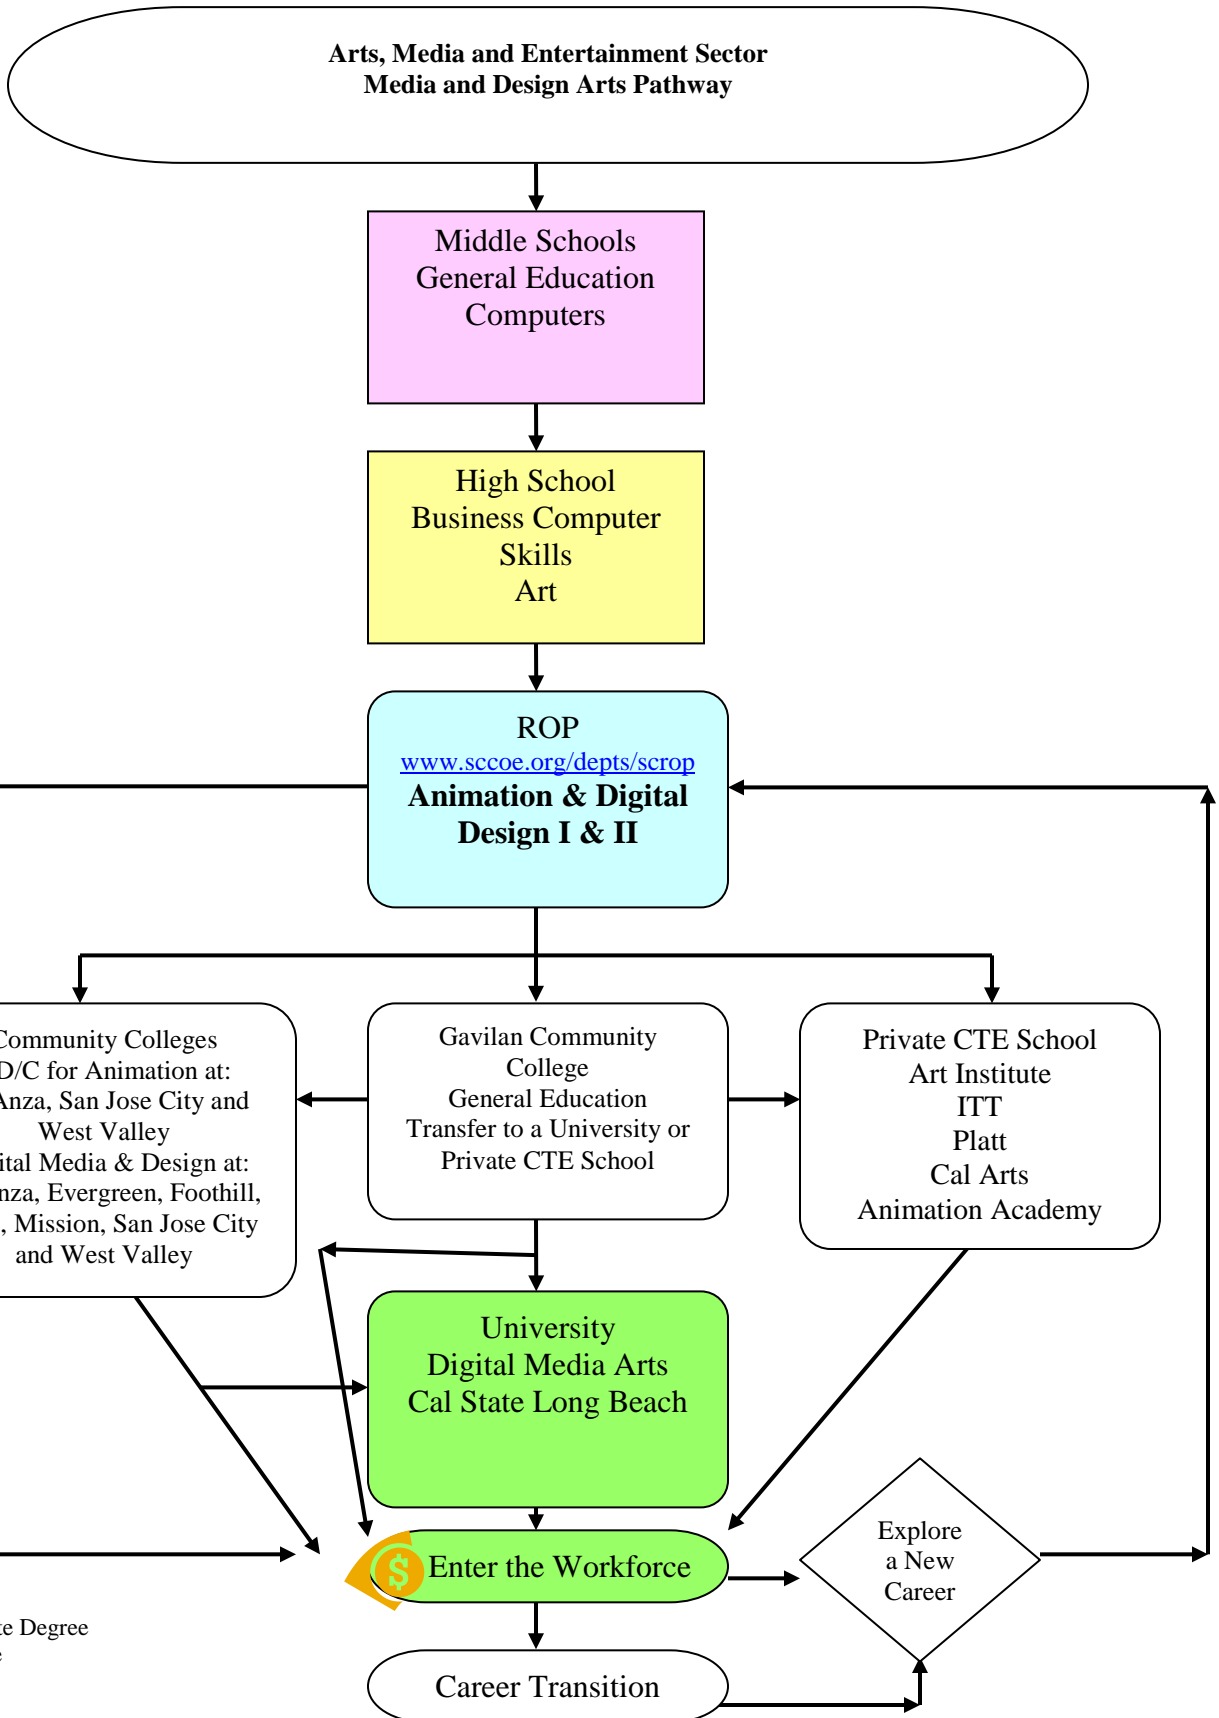

SANTA CLARA COUNTY ROP  
GILROY HIGH SCHOOL  
Career Technical Education  
Course Sequence

**ROP Courses**

1. Administration of Justice/Law Enforcement
2. Animation & Digital Design I & II
3. Architectural Design
4. Beginning Automotive & Advanced Automotive
5. Commercial Photography
6. Computer Aided Drafting/Design
7. Computer Business Applications
8. Culinary Careers I & II
9. Environmental Horticulture / Floriculture
10. Marketing and Merchandising
11. Sports Medicine
12. Veterinary Science
13. Visual Communications

SANTA CLARA COUNTY ROP  
 GILROY HIGH SCHOOL  
 Career Technical Education  
**Administration of Justice Course Sequence**

AD = Associate Degree  
 C = Certificate

SANTA CLARA COUNTY ROP  
GILROY HIGH SCHOOL

Career Technical Education

Animation and Digital Design I & II Course Sequence

AD = Associate Degree  
C = Certificate

SANTA CLARA COUNTY ROP  
 GILROY HIGH SCHOOL  
 Career Technical Education  
**Architectural Design Course Sequence**

Arts, Media & Entertainment or Engineering & Design Sector  
 Media & Design Arts or Engineering Pathway

Middle Schools  
 General Education  
 Computers

High School  
 Art  
 Business Computer  
 Skills