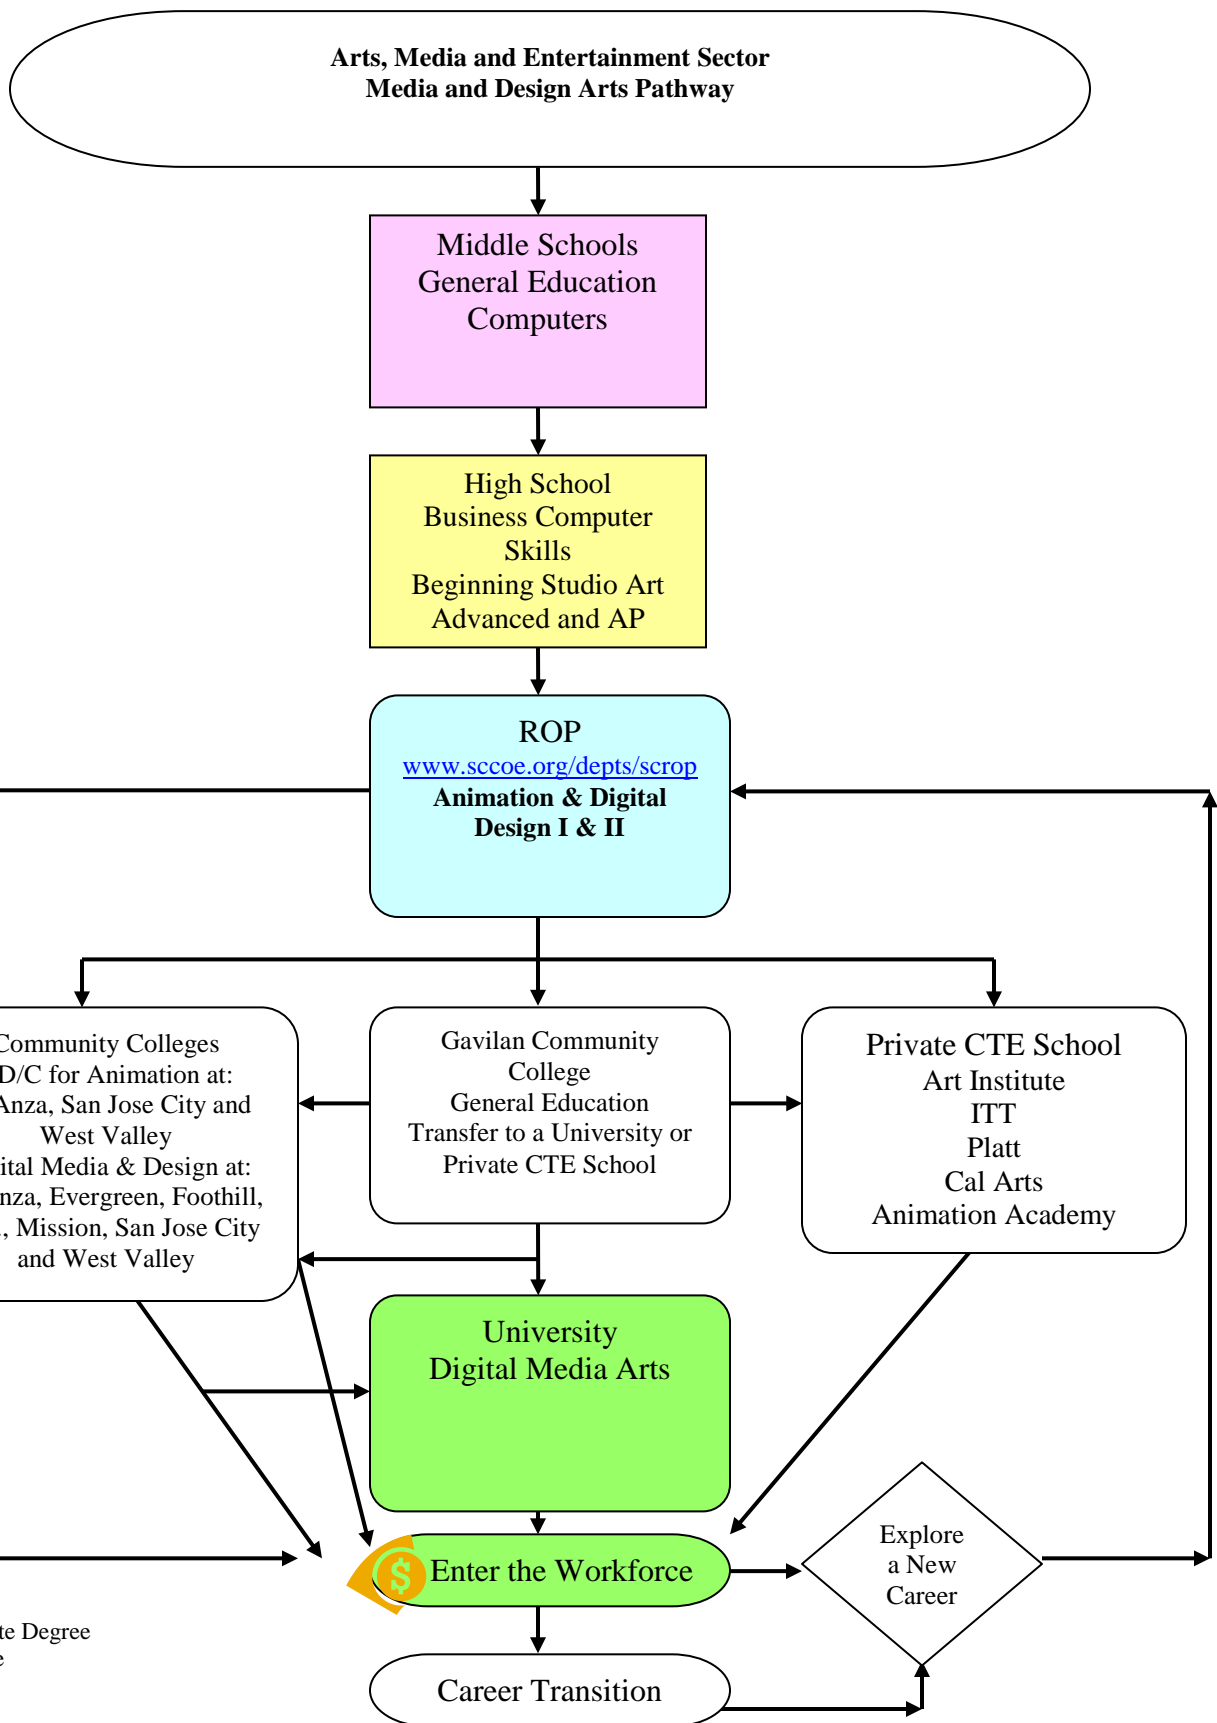

SANTA CLARA COUNTY ROP
ANN SOBRATO HIGH SCHOOL

Career Technical Education

Animation and Digital Design I & II Course Sequence

AD = Associate Degree
C = Certificate