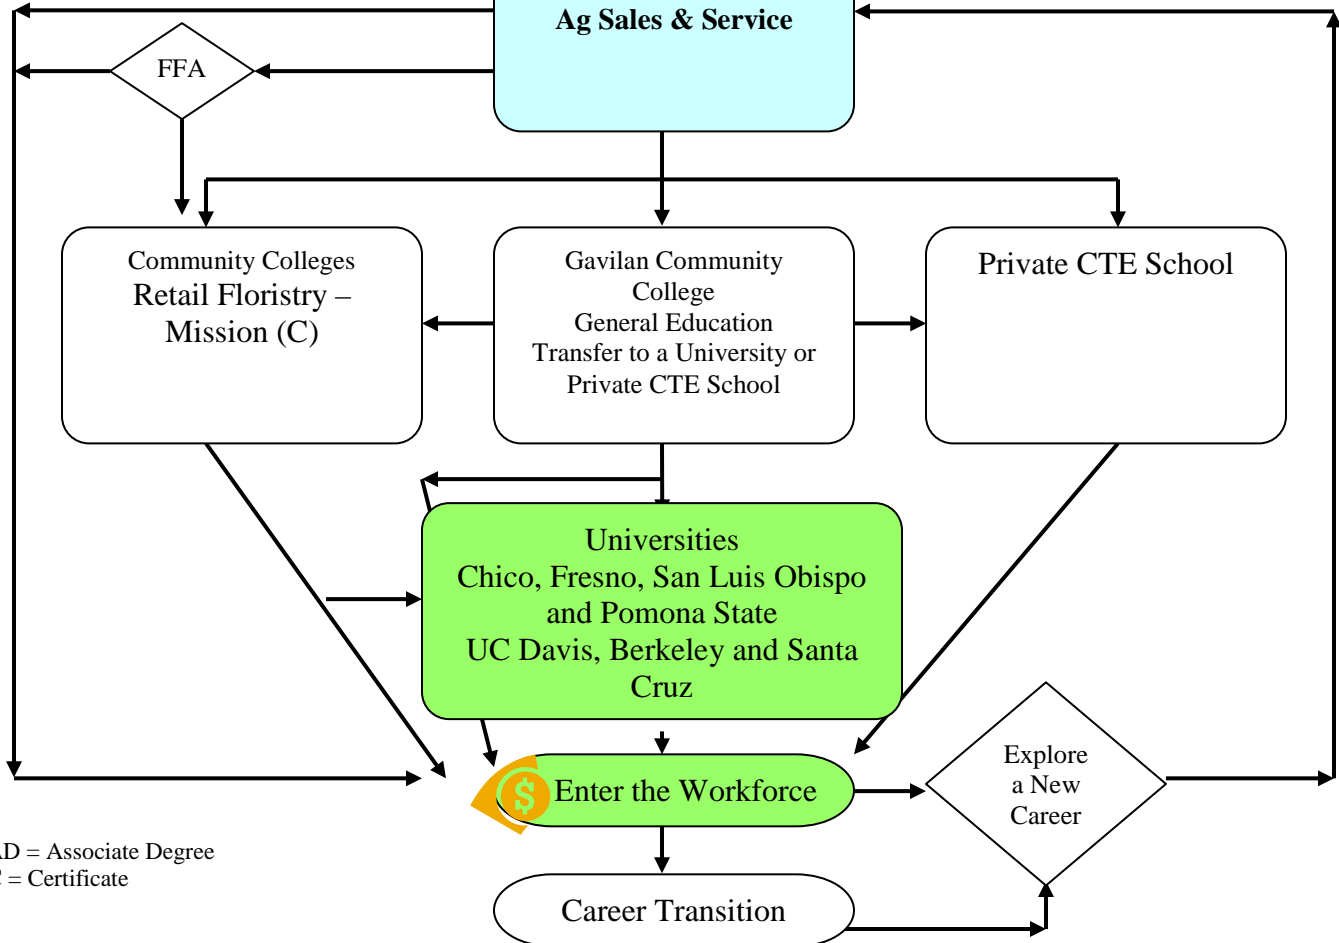

SANTA CLARA COUNTY ROP  
ANN SOBRATO HIGH SCHOOL  
Career Technical Education  
**Course Sequence**

**ROP Courses**

1. Advanced Multimedia
2. Ag Sales & Service
3. Animation & Digital Design I & II
4. Biotechnology
5. Commercial Art
6. Commercial Photography
7. Environmental Horticulture
8. Sports Medicine/Athletic Training
9. Vet Science
10. Visual Communications
11. Welding

SANTA CLARA COUNTY ROP  
 ANN SOBRATO HIGH SCHOOL  
 Career Technical Education  
**Advanced Multimedia Course Sequence**

AD = Associate Degree  
 C = Certificate

SANTA CLARA COUNTY ROP  
 ANN SOBRATO HIGH SCHOOL  
 Career Technical Education  
**Agriculture Sales & Service Course Sequence**

AD = Associate Degree  
 C = Certificate

SANTA CLARA COUNTY ROP  
 ANN SOBRATO HIGH SCHOOL  
 Career Technical Education  
**Biotechnology Course Sequence**

**Health Science & Medical Technology Sector  
 Biotechnology Research & Development Pathway**