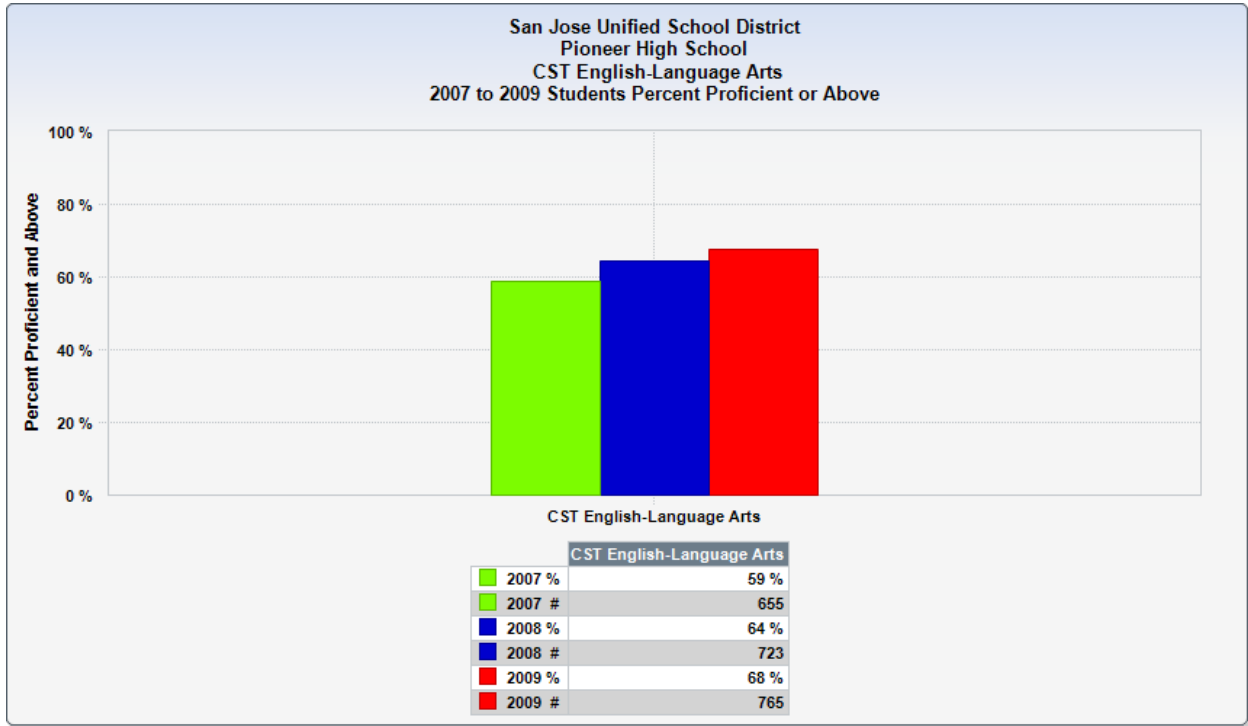

Charter School Summit 2010

Pioneer High School (continued)

API	2008 - 2009	2007 - 2008	2006 - 2007
Score	829	809	776
Number of students	1,101	1,100	1,076

Student Achievement on California Science Standards Tests 2008-2009

Percent/Number of Students who scored Proficient or Advanced

English Language Arts	765 of 1,133	68%
Algebra I	130 of 314	41%
Geometry	91 of 306	30%
Algebra II	133 of 302	44%

Additional Data	2007 - 2008	2006- 2007	2005 - 2006
Number of Graduates	310	306	280
Number of UC/CSU Eligible	11	223	202
1-Year Drop Rate	0.7	0.7	1.2
4 Year /Drop Rate	3.2	3.0	4.6

Charter School Summit 2010