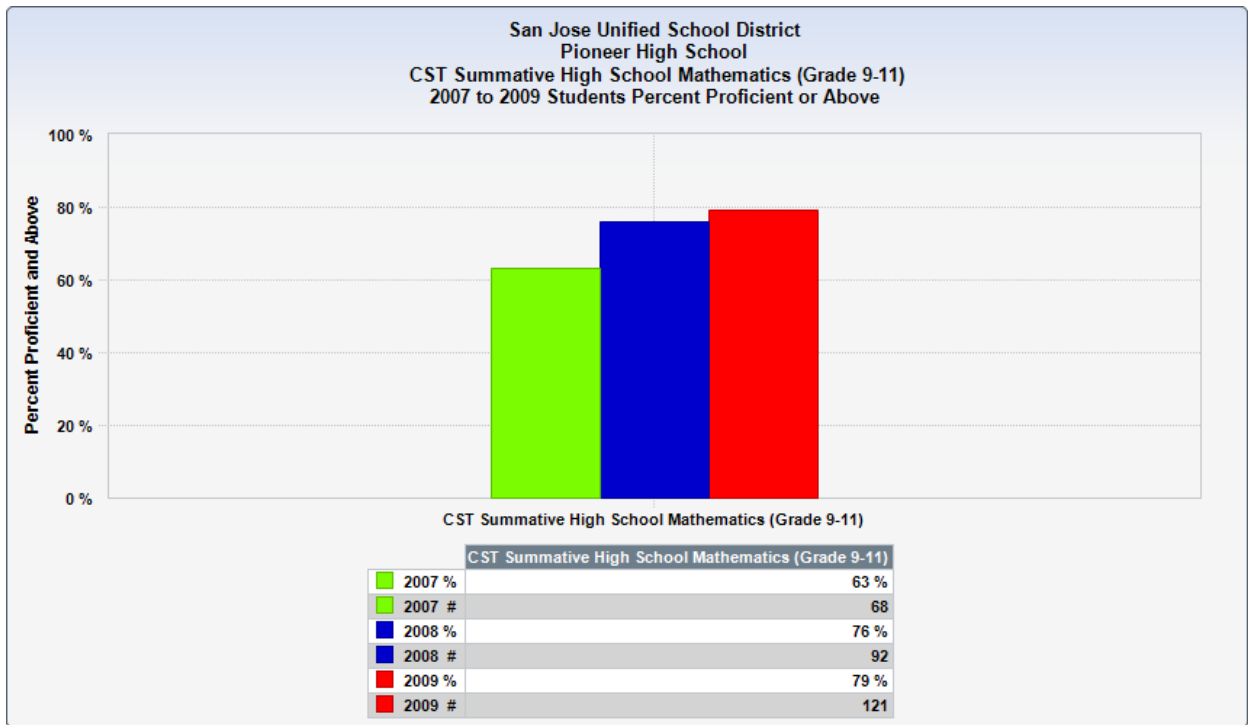

Charter School Summit 2010

Pioneer High School (continued)

API	2008 - 2009	2007 - 2008	2006 - 2007
Score	829	809	776
Number of students	1,101	1,100	1,076

Student Achievement on California Science Standards Tests 2008-2009

Percent/Number of Students who scored Proficient or Advanced

English Language Arts	765 of 1,133	68%
Algebra I	130 of 314	41%
Geometry	91 of 306	30%
Algebra II	133 of 302	44%

Additional Data	2007 - 2008	2006- 2007	2005 - 2006
Number of Graduates	310	306	280
Number of UC/CSU Eligible	11	223	202
1-Year Drop Rate	0.7	0.7	1.2
4 Year /Drop Rate	3.2	3.0	4.6

Charter School Summit 2010