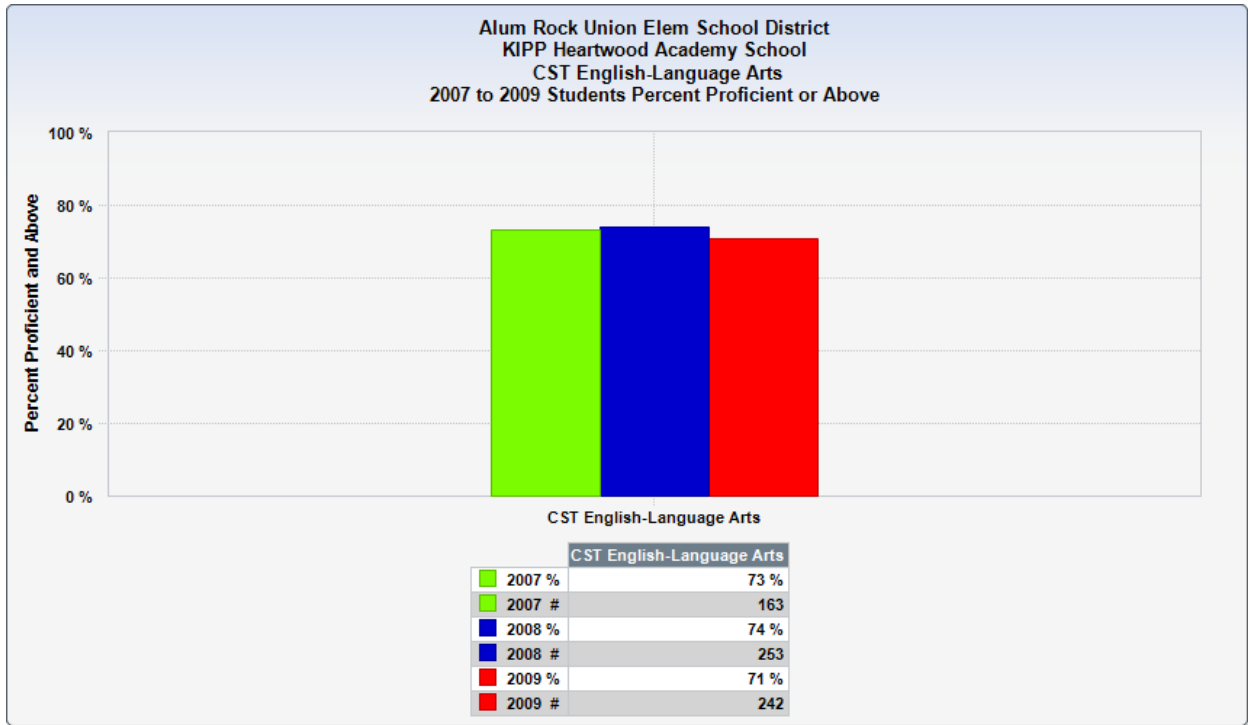

Charter School Summit 2010