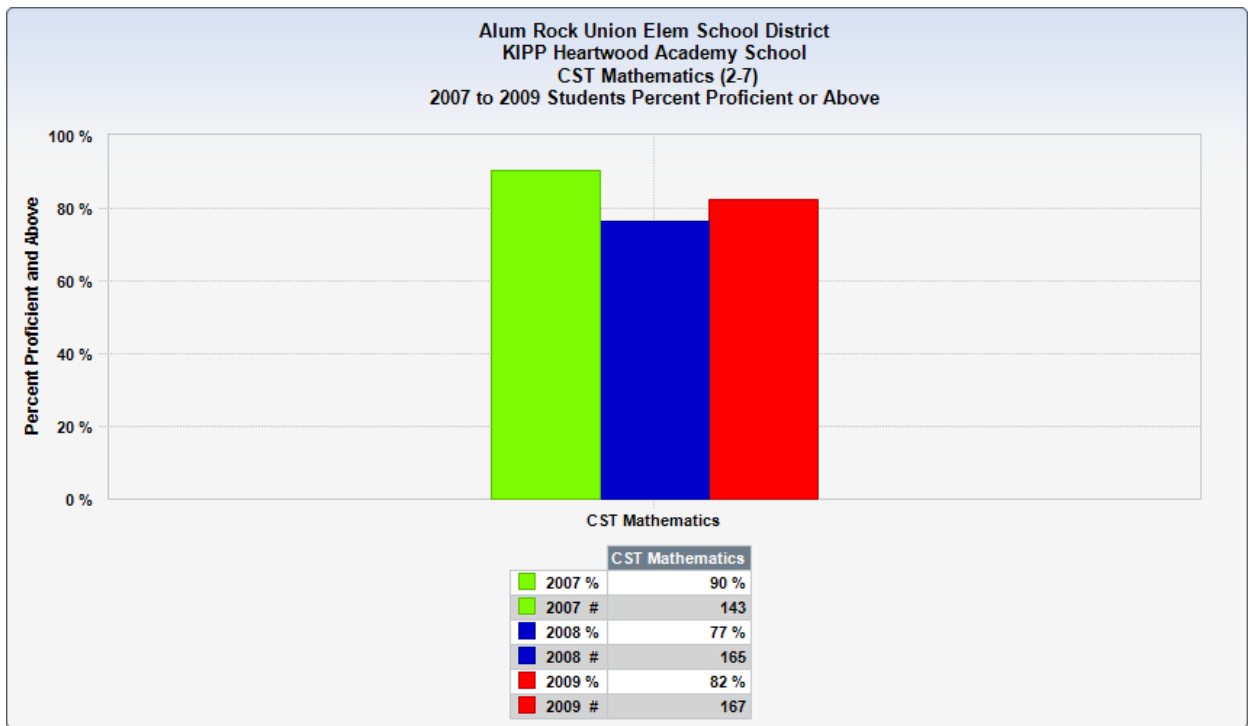

Charter School Summit 2010