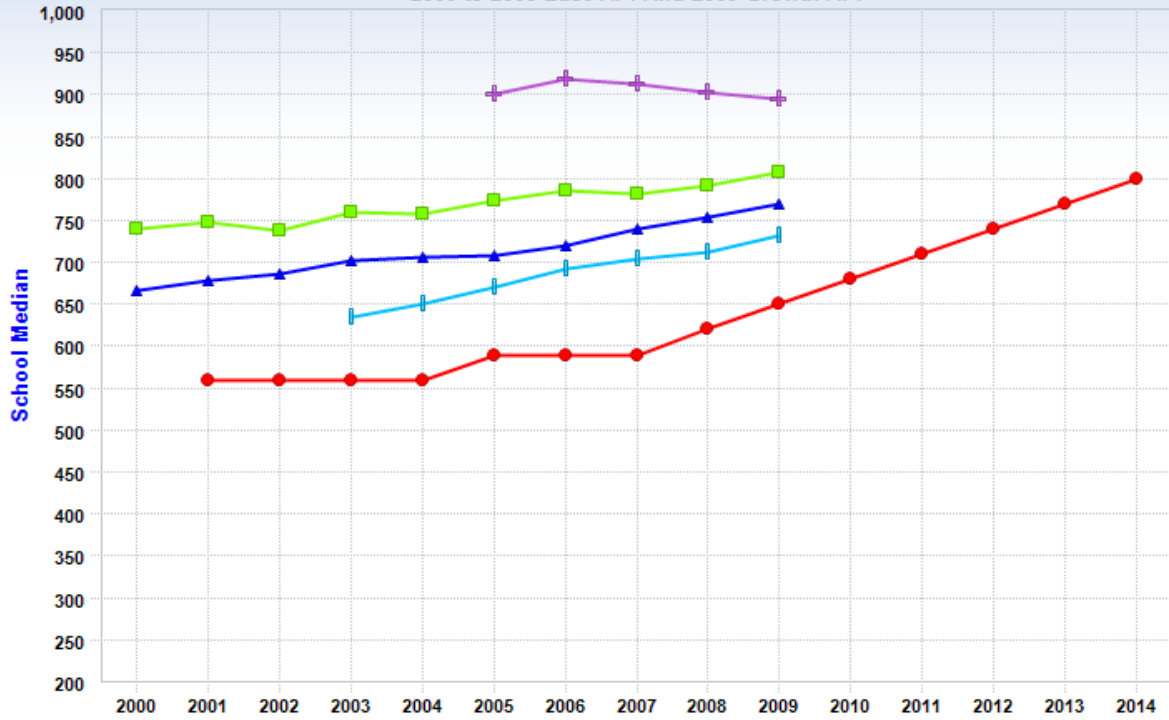

Charter School Summit 2010

KIPP Heartwood Academy vs. Alum Rock Union Elementary School District
2000 to 2008 Base API And 2009 Growth API

	2000	2001	2002	2003	2004	2005	2006	2007	2008	2009	2010	2011	2012	2013
California School Median	666	679	686	703	707	709	720	740	754	770				
Santa Clara County School Median	740	747	737	761	757	773	785	781	792	807				
Alum Rock Union Elementary District API				634	650	670	692	704	713	733				
KIPP Heartwood Academy School API						900	918	912	902	894				
API Target of AYP		560	560	560	560	590	590	590	620	650	680	710	740	770