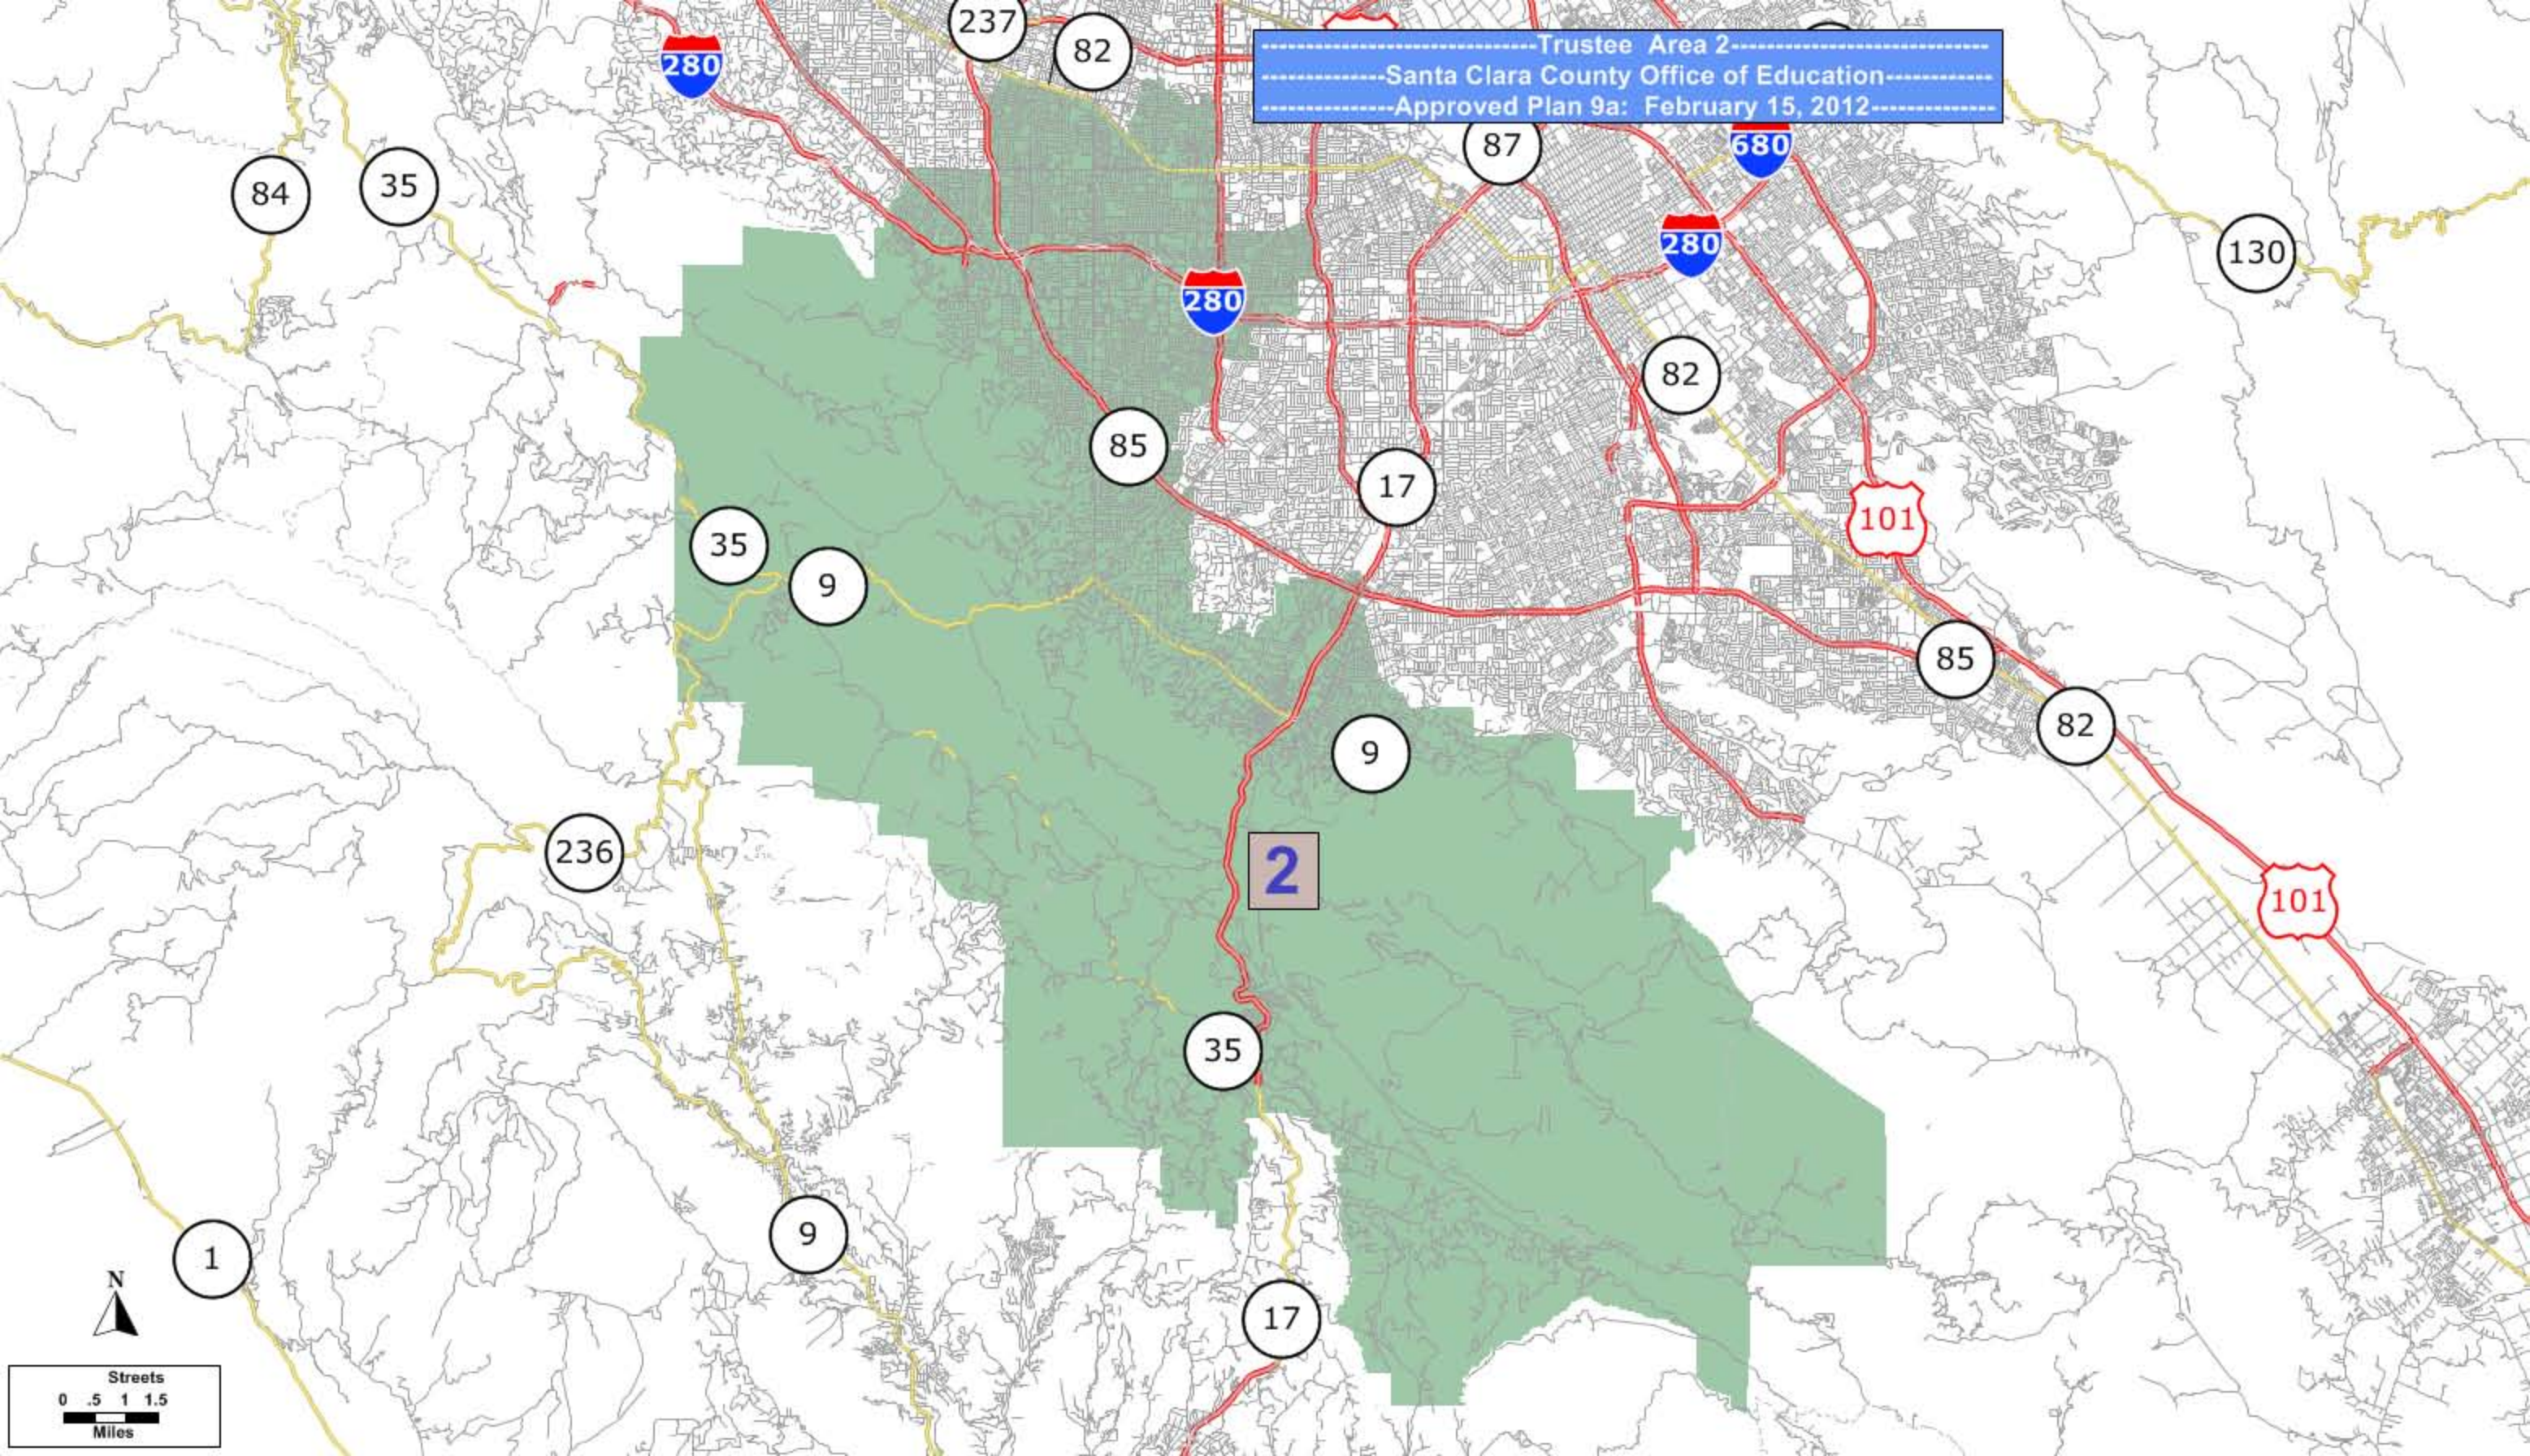

Trustee Area 2
Santa Clara County Office of Education
Approved Plan 9a: February 15, 2012

2