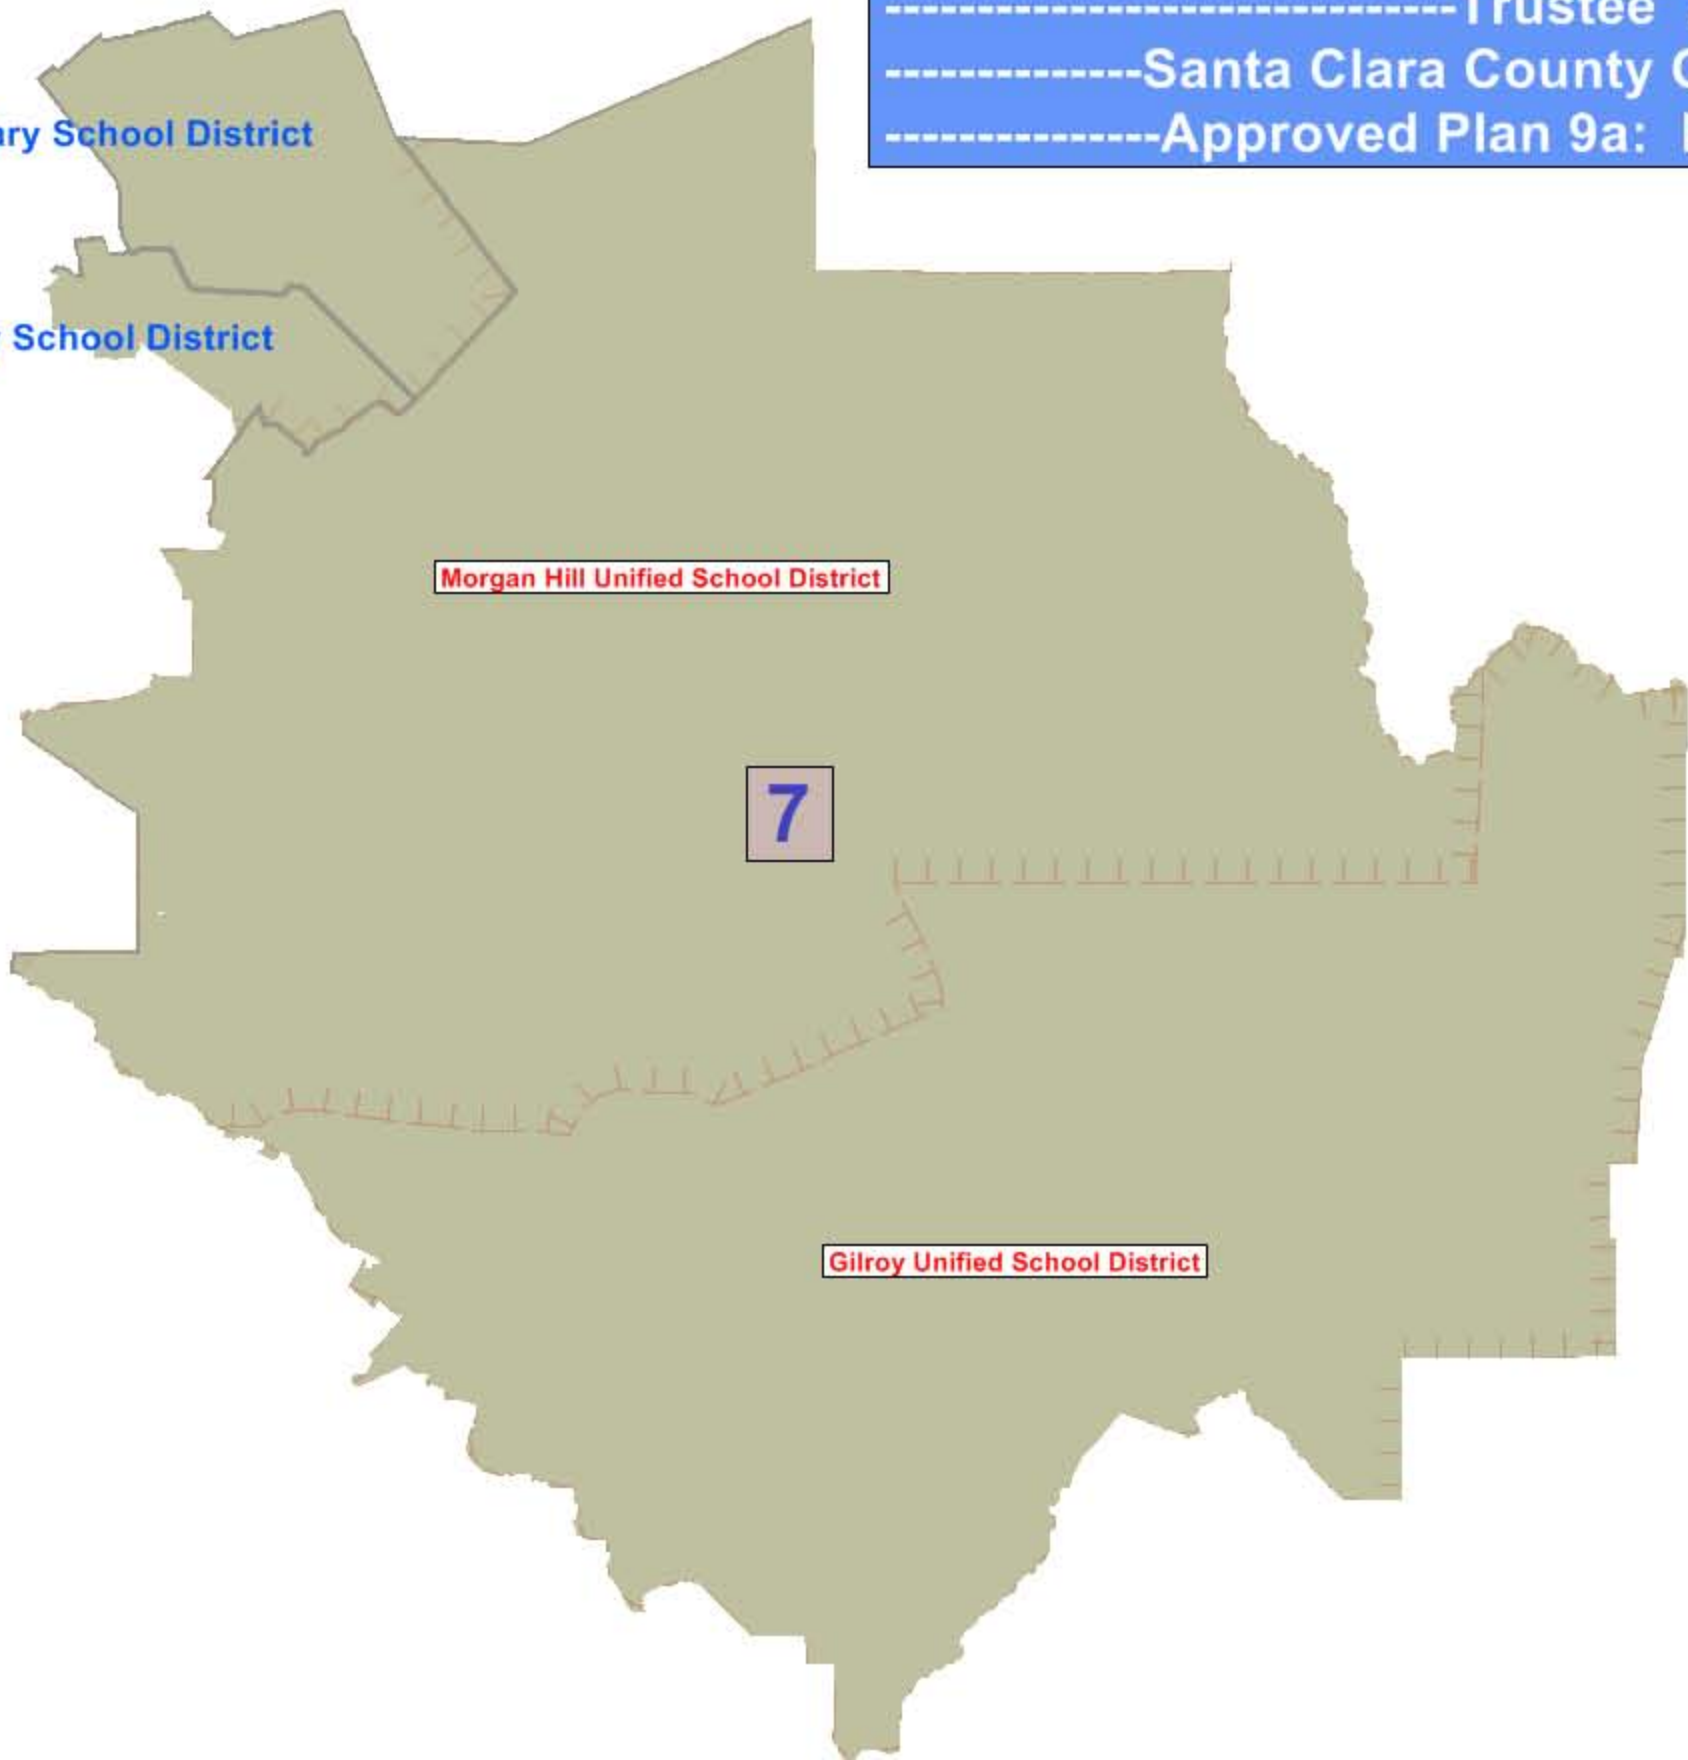

Evergreen Elementary School District

Oak Grove Elementary School District

Morgan Hill Unified School District

7

Gilroy Unified School District