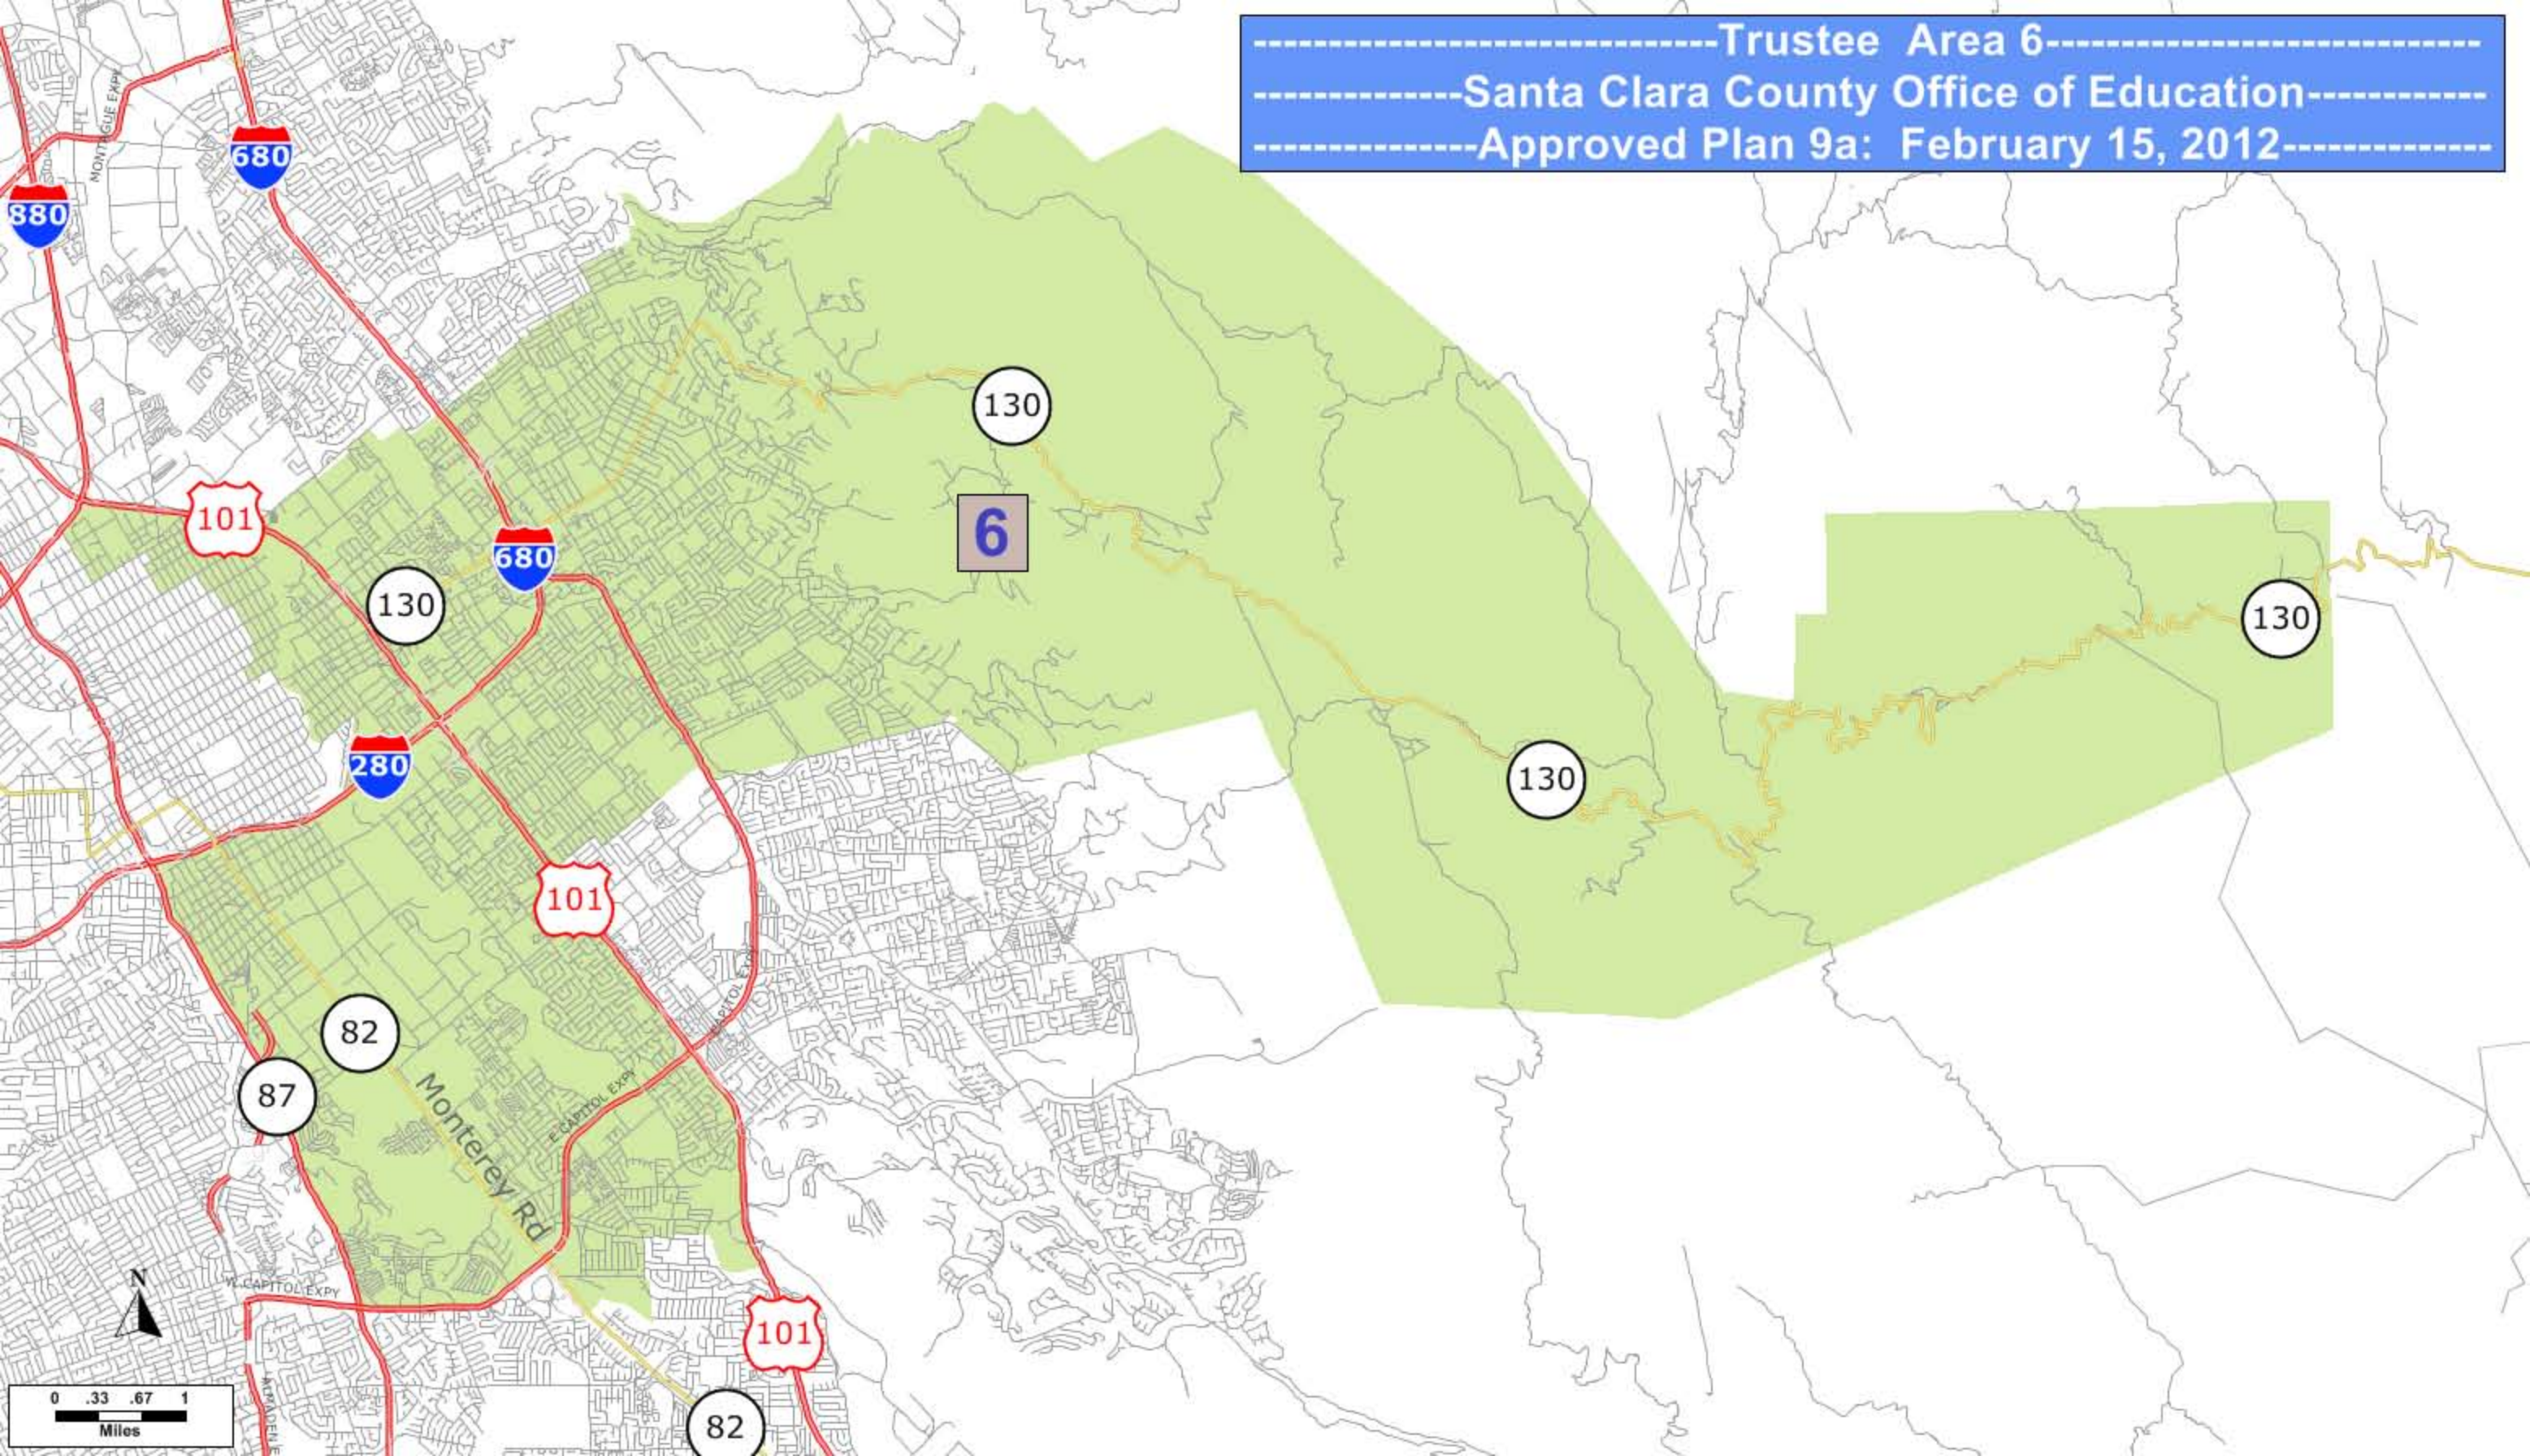

-----Trustee Area 6-----  
-----Santa Clara County Office of Education-----  
-----Approved Plan 9a: February 15, 2012-----

Evergreen Elementary School District

Oak Grove Elementary School District

Morgan Hill Unified School District