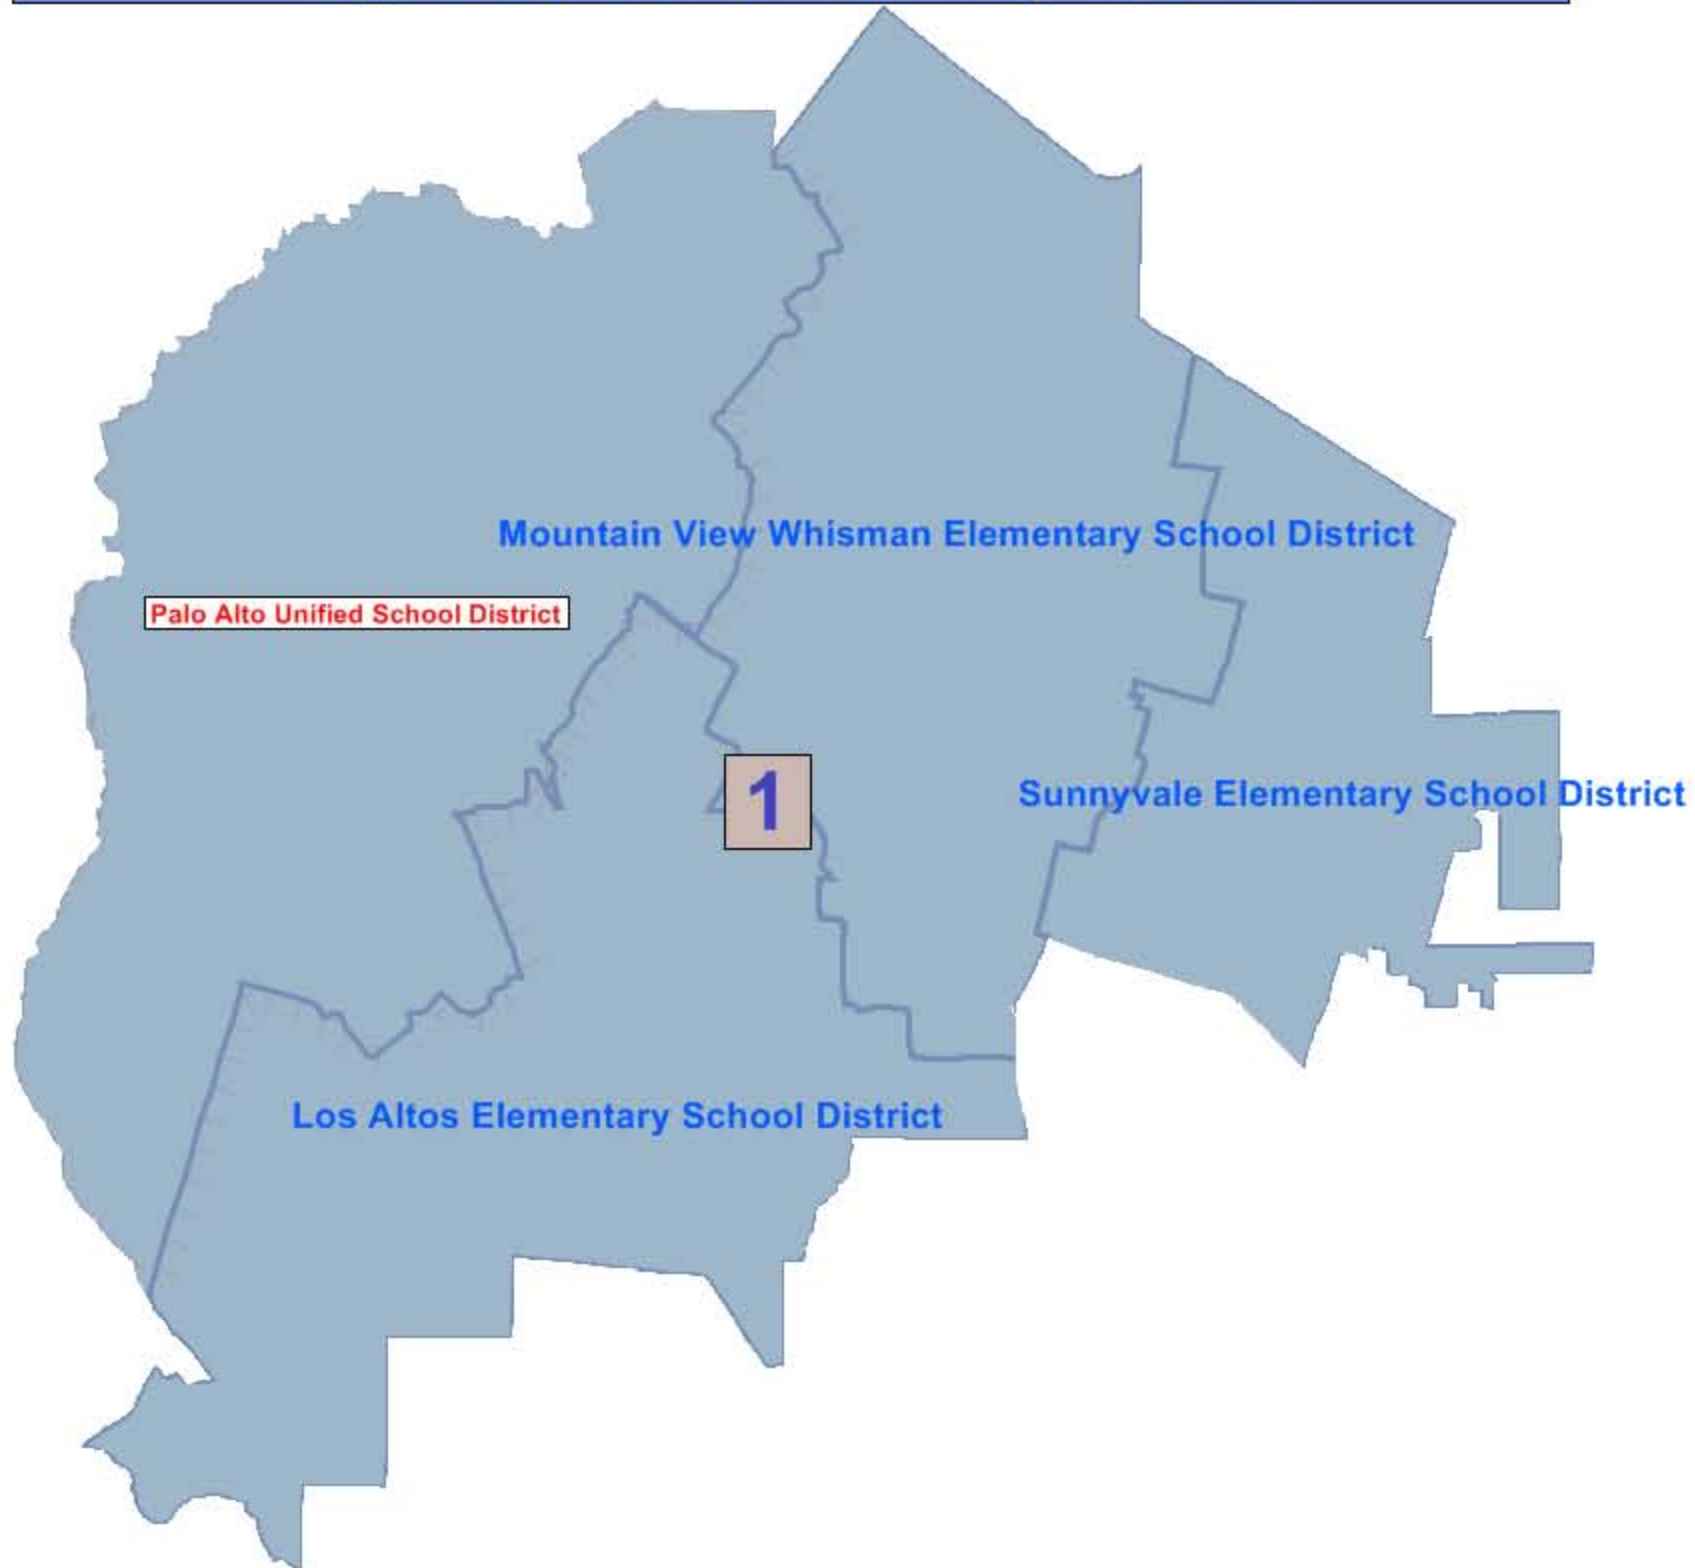

**Santa Clara County Office of Education Trustee Areas**  
-----Approved Plan 9a: February 15, 2012-----

-----Trustee Area 1-----  
-----Santa Clara County Office of Education-----  
-----Approved Plan 9a: February 15, 2012-----