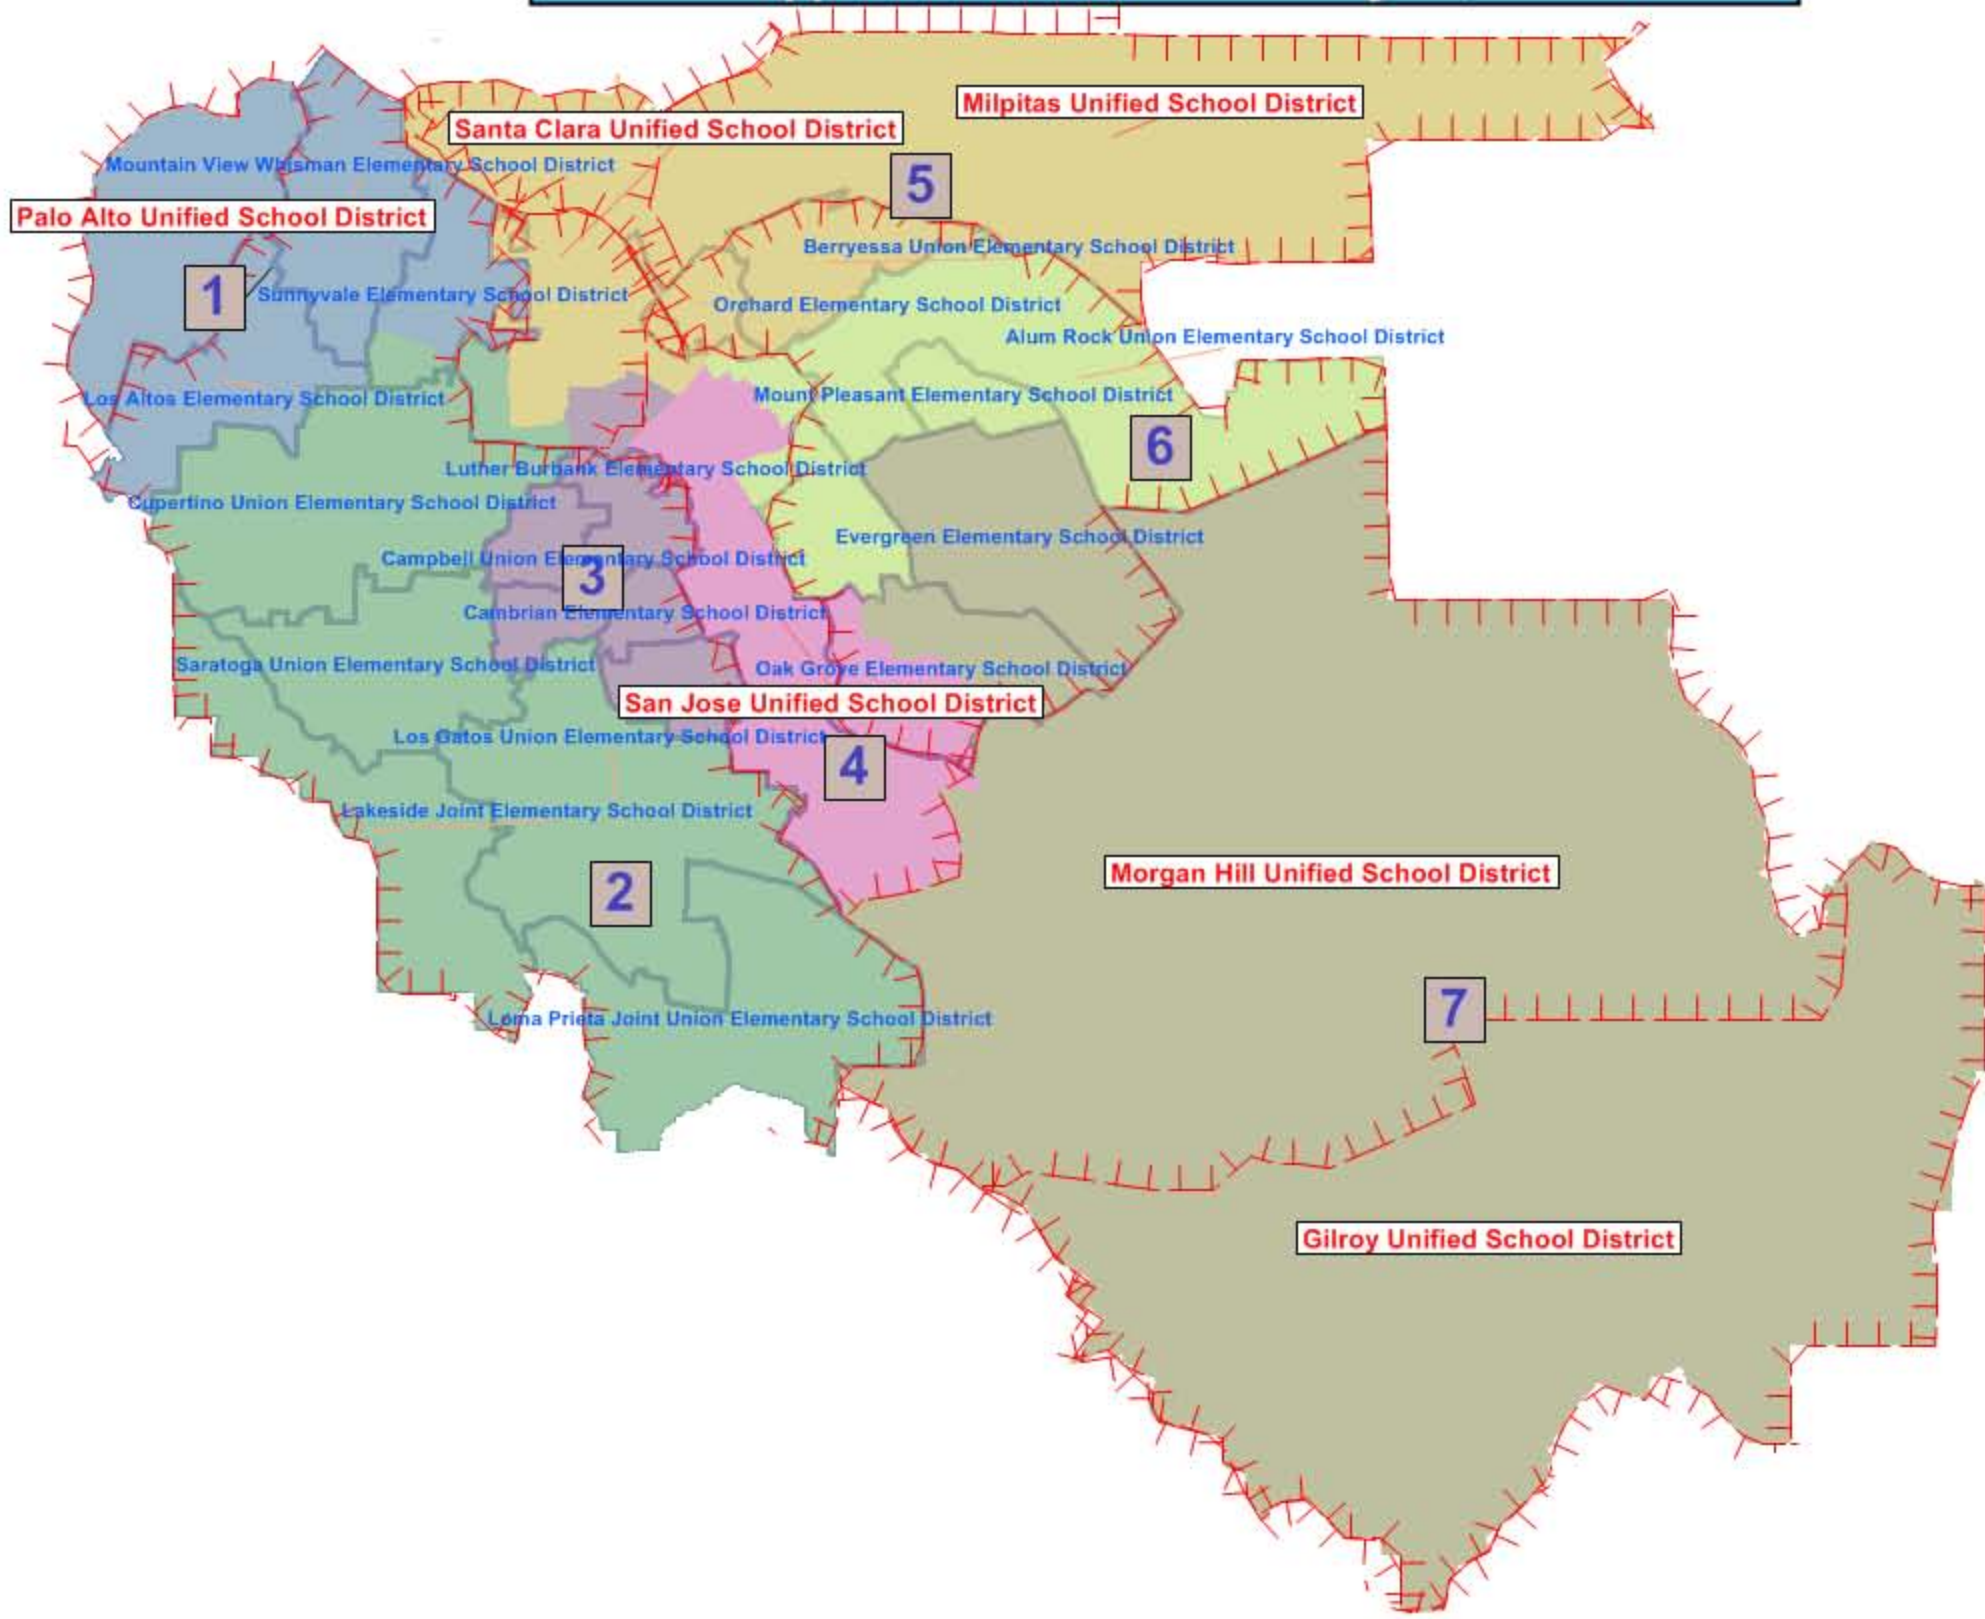

**Santa Clara County Office of Education Trustee Areas**  
-----Approved Plan 9a: February 15, 2012-----

-----Trustee Area 1-----  
-----Santa Clara County Office of Education-----  
-----Approved Plan 9a: February 15, 2012-----

-----Trustee Area 1-----  
-----Santa Clara County Office of Education-----  
-----Approved Plan 9a: February 15, 2012-----

Unified School  
Elementary School

Trustee Area 2  
Santa Clara County Office of Education  
Approved Plan 9a: February 15, 2012

2

-----Trustee Area 3-----  
-----Santa Clara County Office of Education-----  
-----Approved Plan 9a: February 15, 2012-----

-----Trustee Area 3-----  
-----Santa Clara County Office of Education-----  
-----Approved Plan 9a: February 15, 2012-----

-----Trustee Area 6-----  
-----Santa Clara County Office of Education-----  
-----Approved Plan 9a: February 15, 2012-----

Evergreen Elementary School District

Oak Grove Elementary School District

Morgan Hill Unified School District