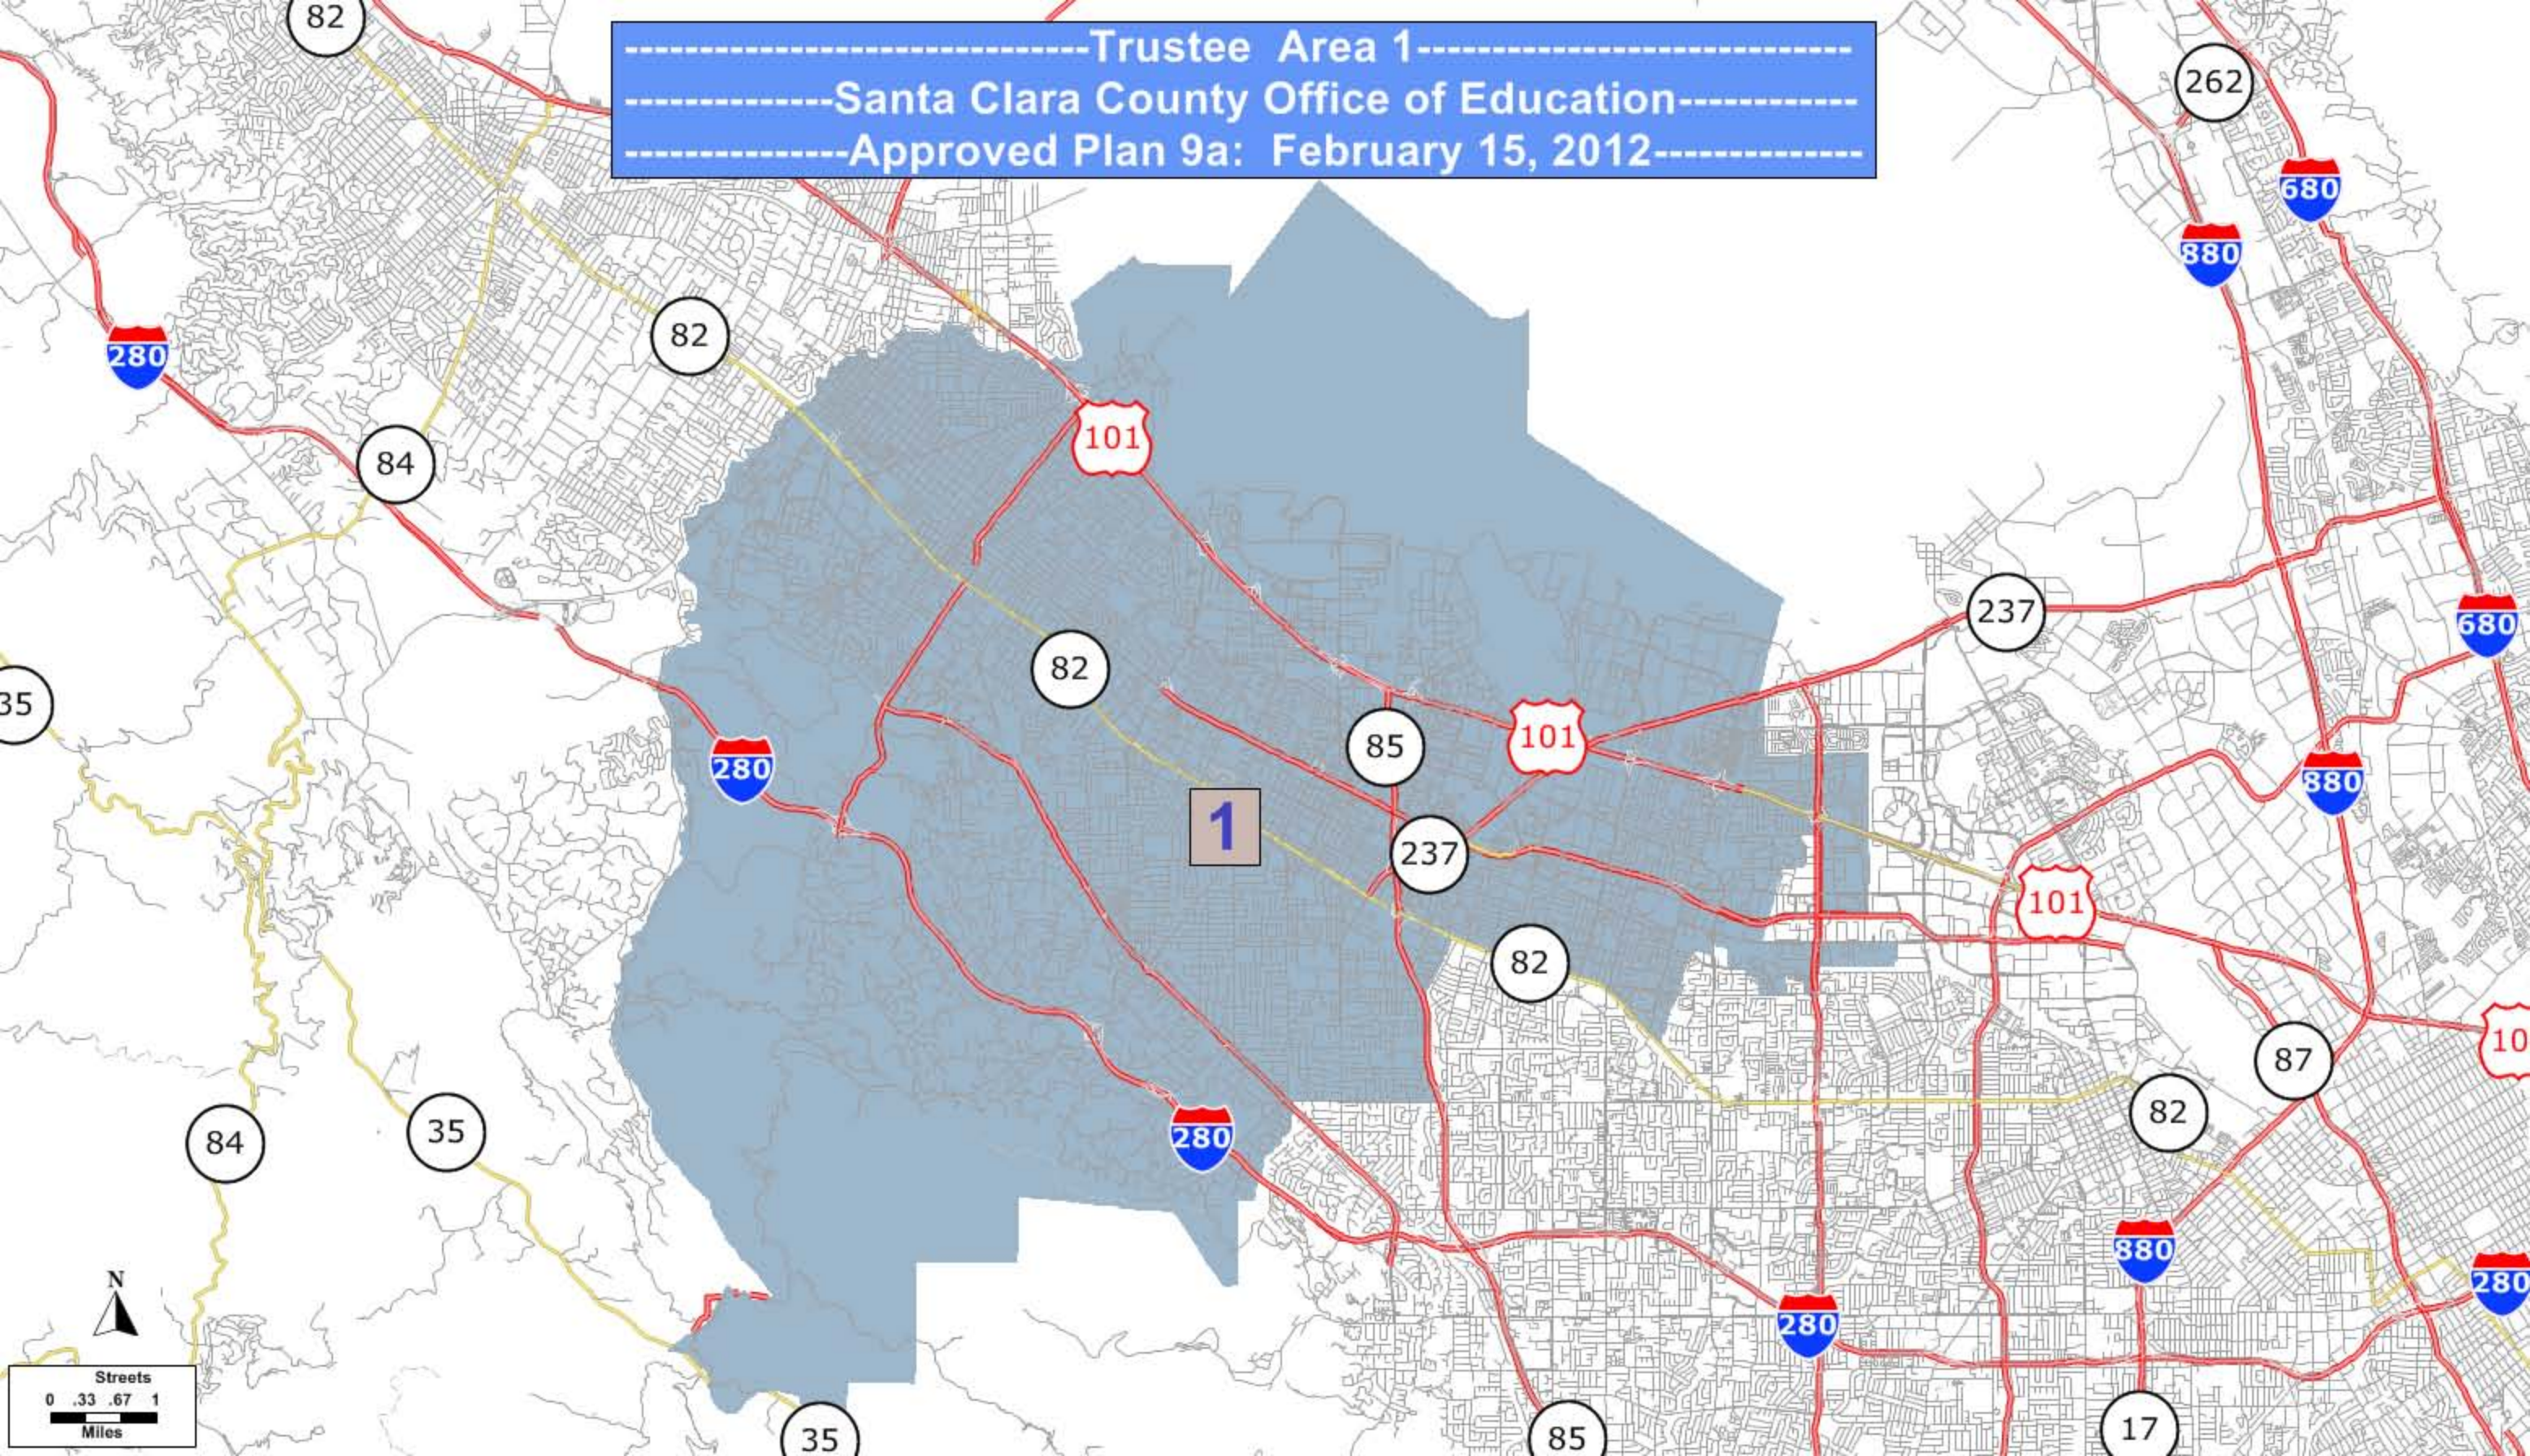

-----Trustee Area 1-----
-----Santa Clara County Office of Education-----
-----Approved Plan 9a: February 15, 2012-----