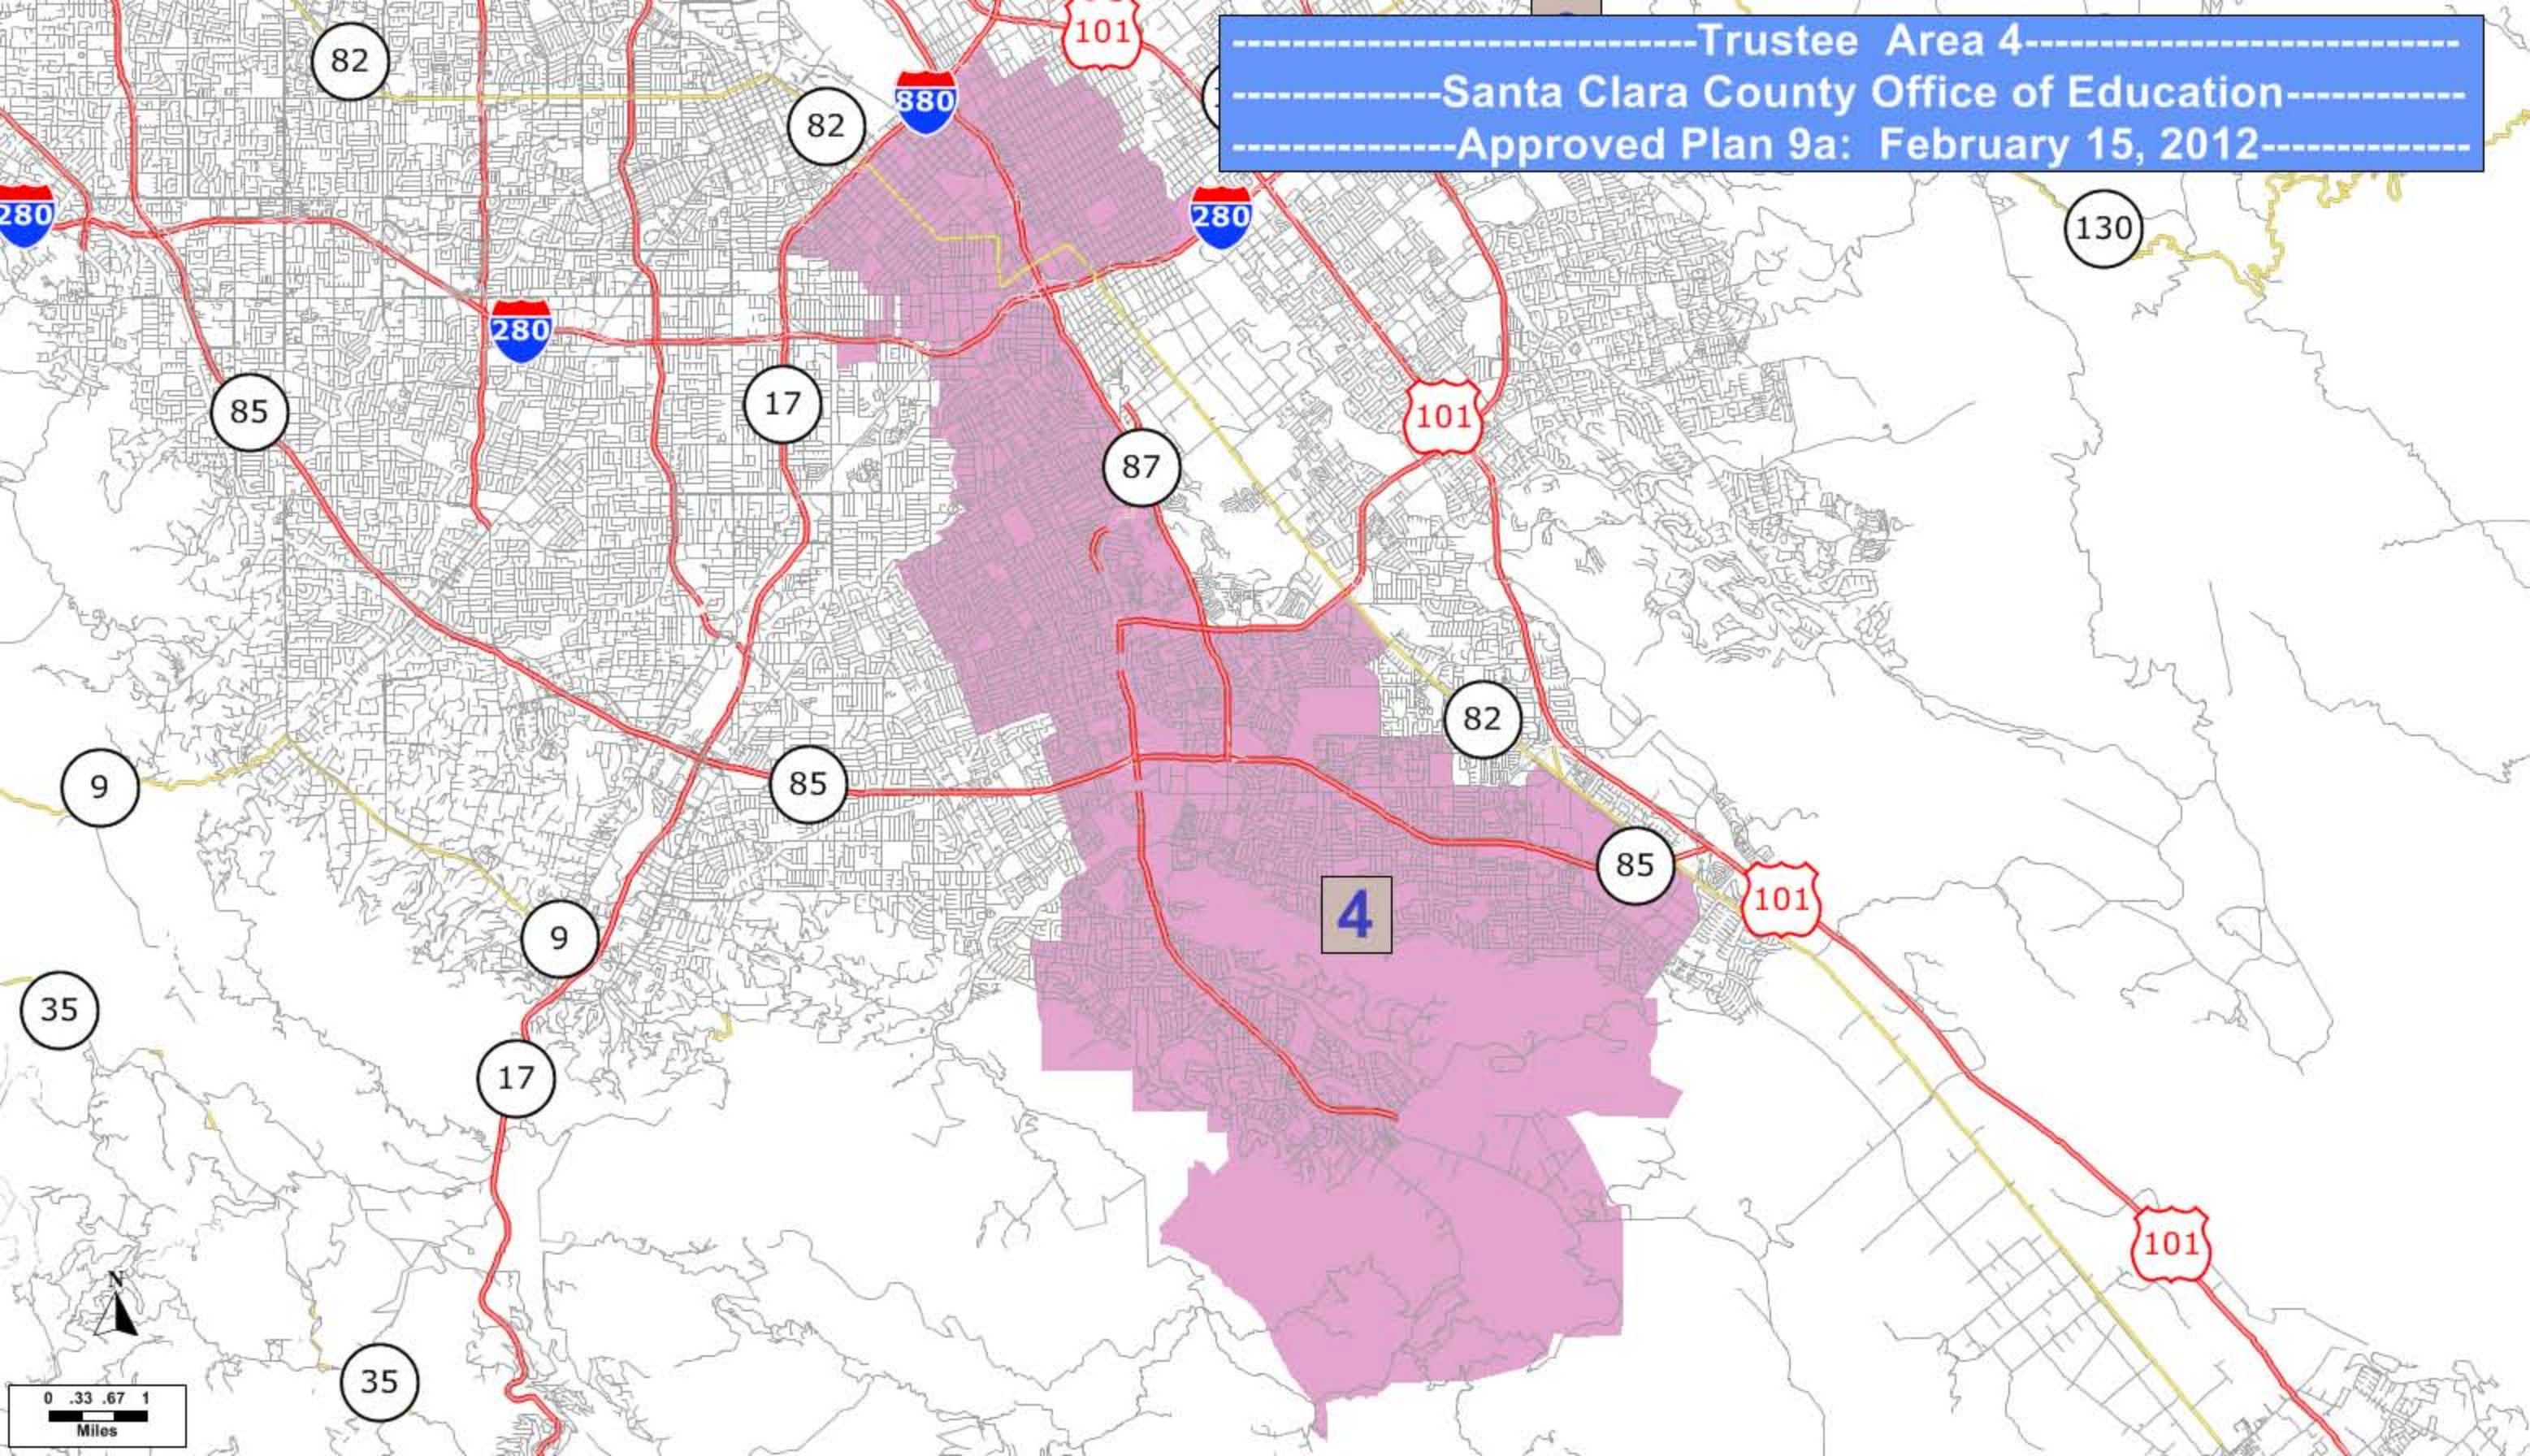

-----Trustee Area 4-----
-----Santa Clara County Office of Education-----
-----Approved Plan 9a: February 15, 2012-----