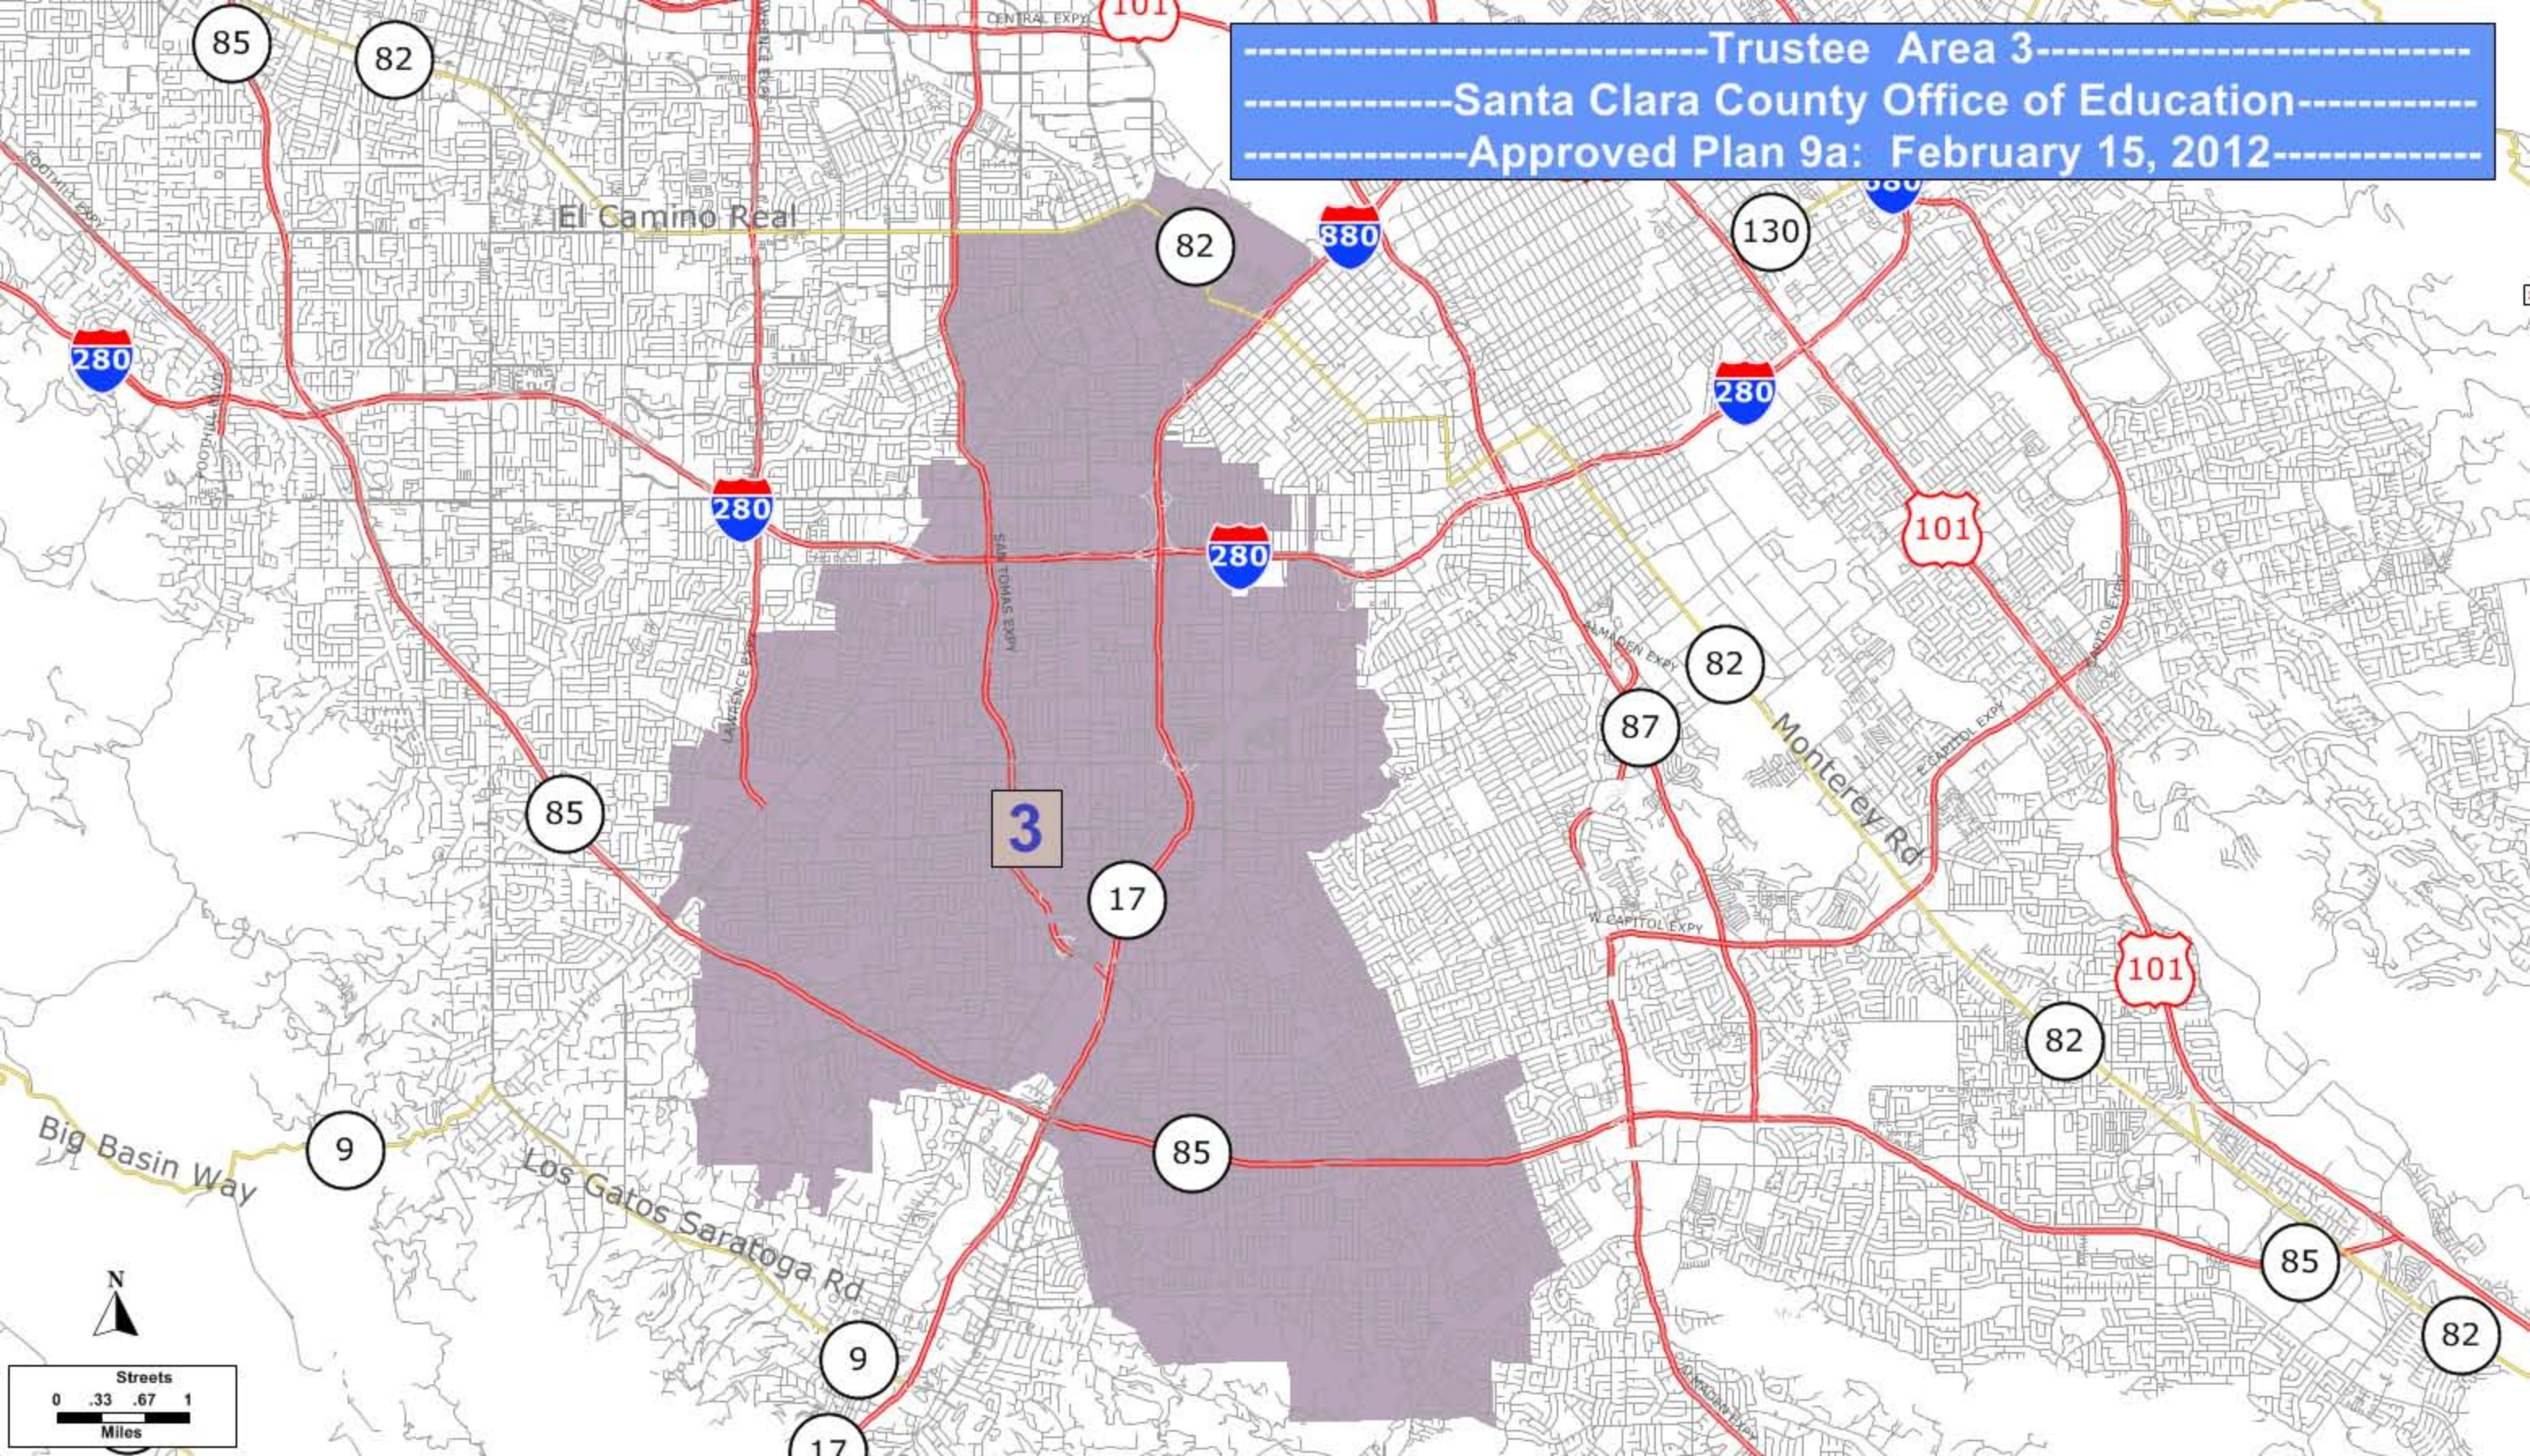

-----Trustee Area 3-----
-----Santa Clara County Office of Education-----
-----Approved Plan 9a: February 15, 2012-----