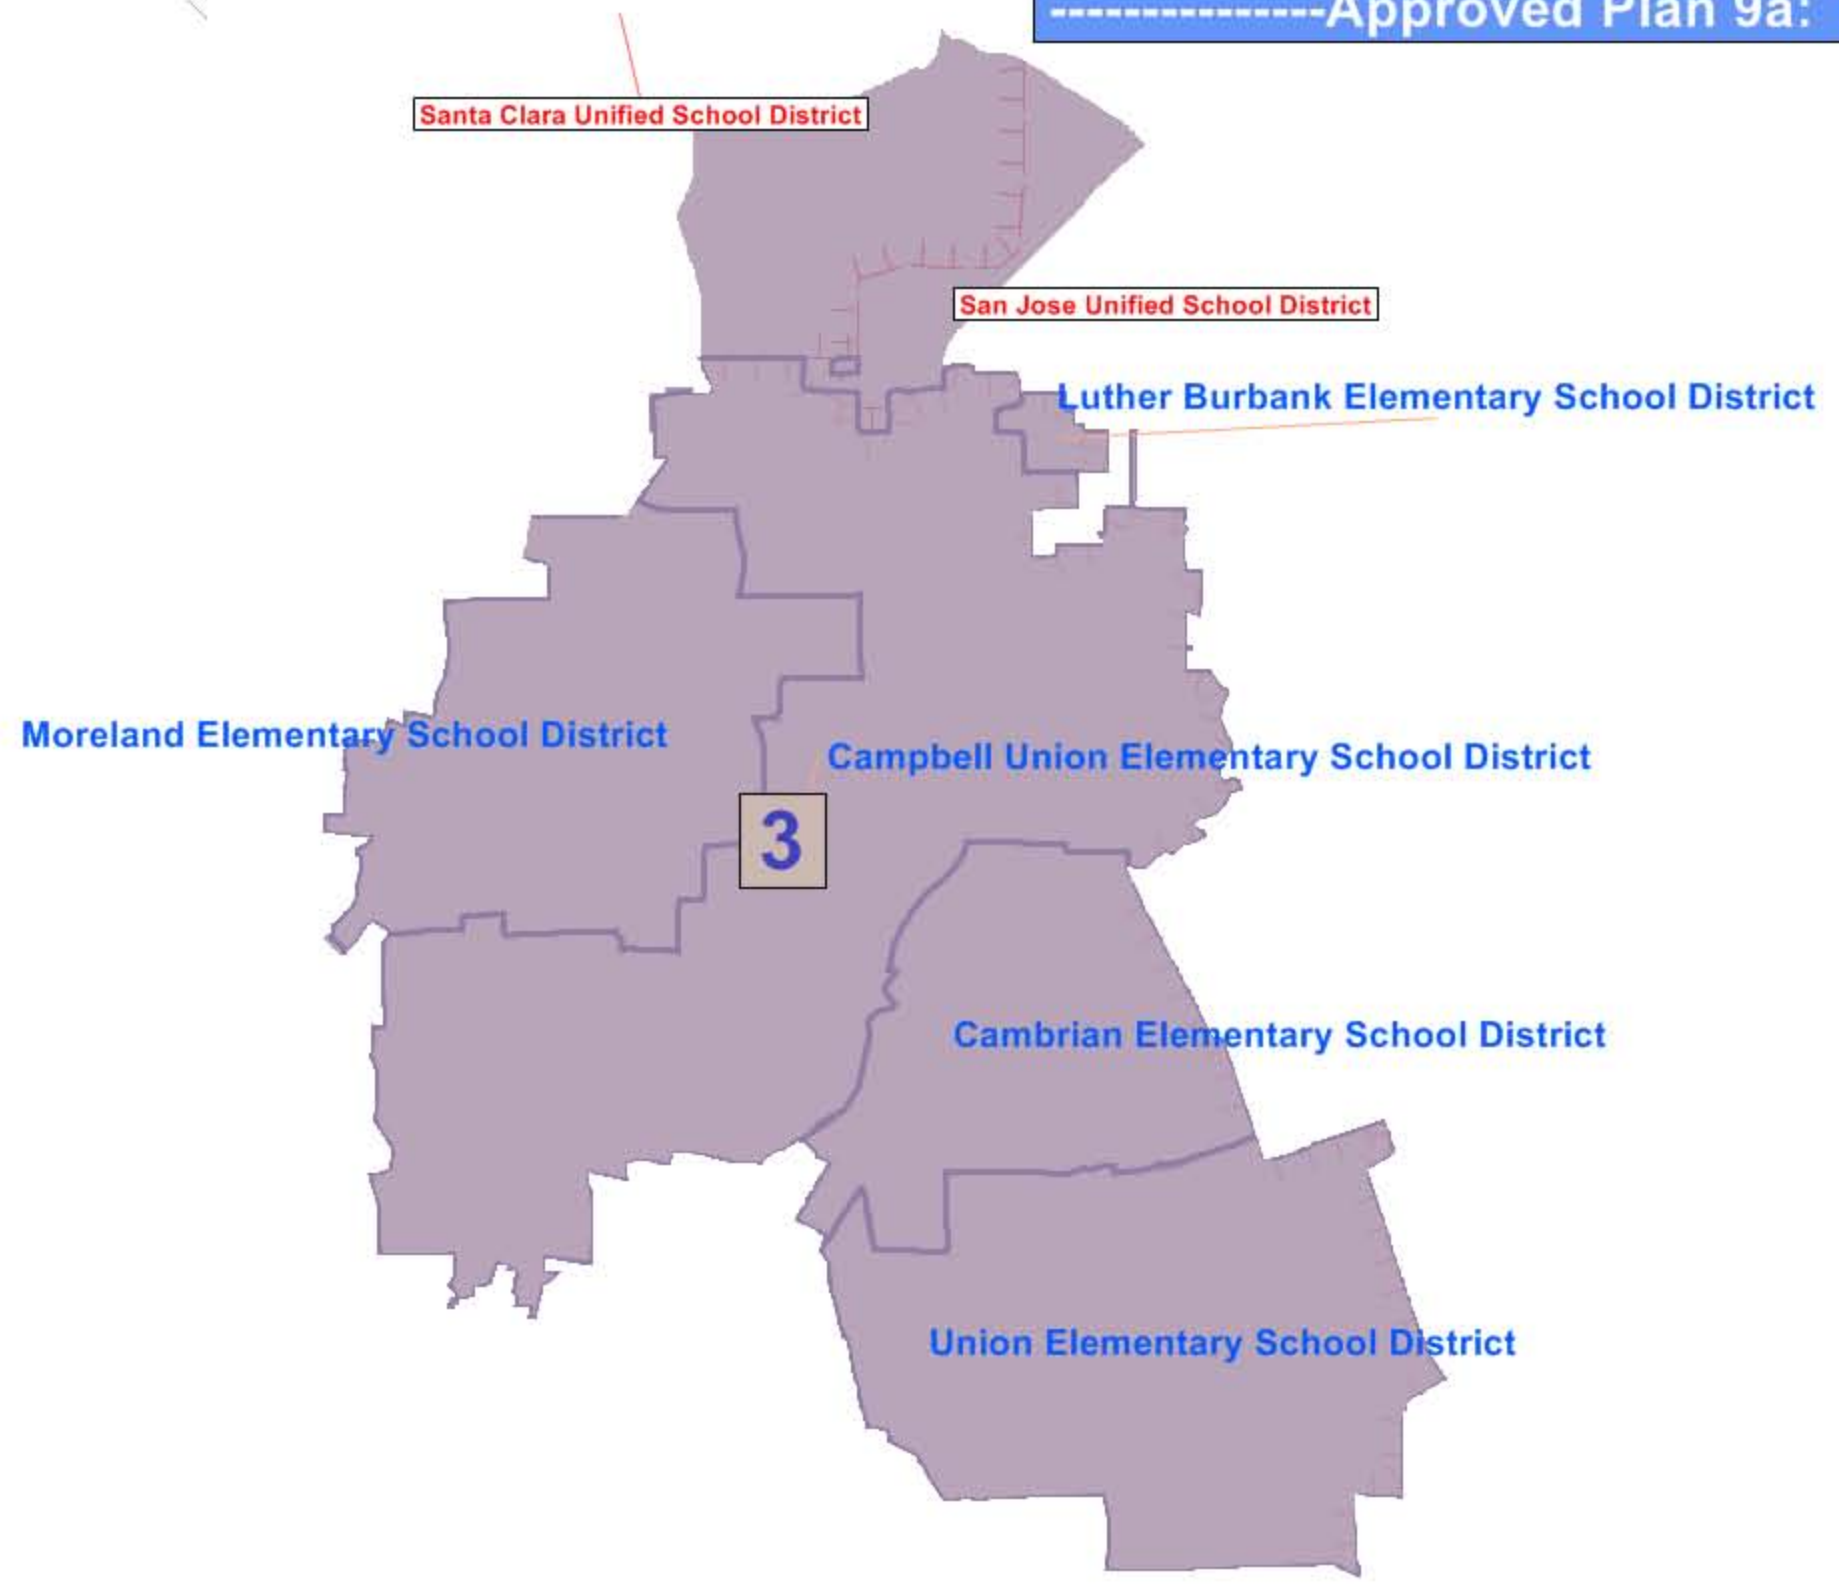

-----Trustee Area 3-----
-----Santa Clara County Office of Education-----
-----Approved Plan 9a: February 15, 2012-----